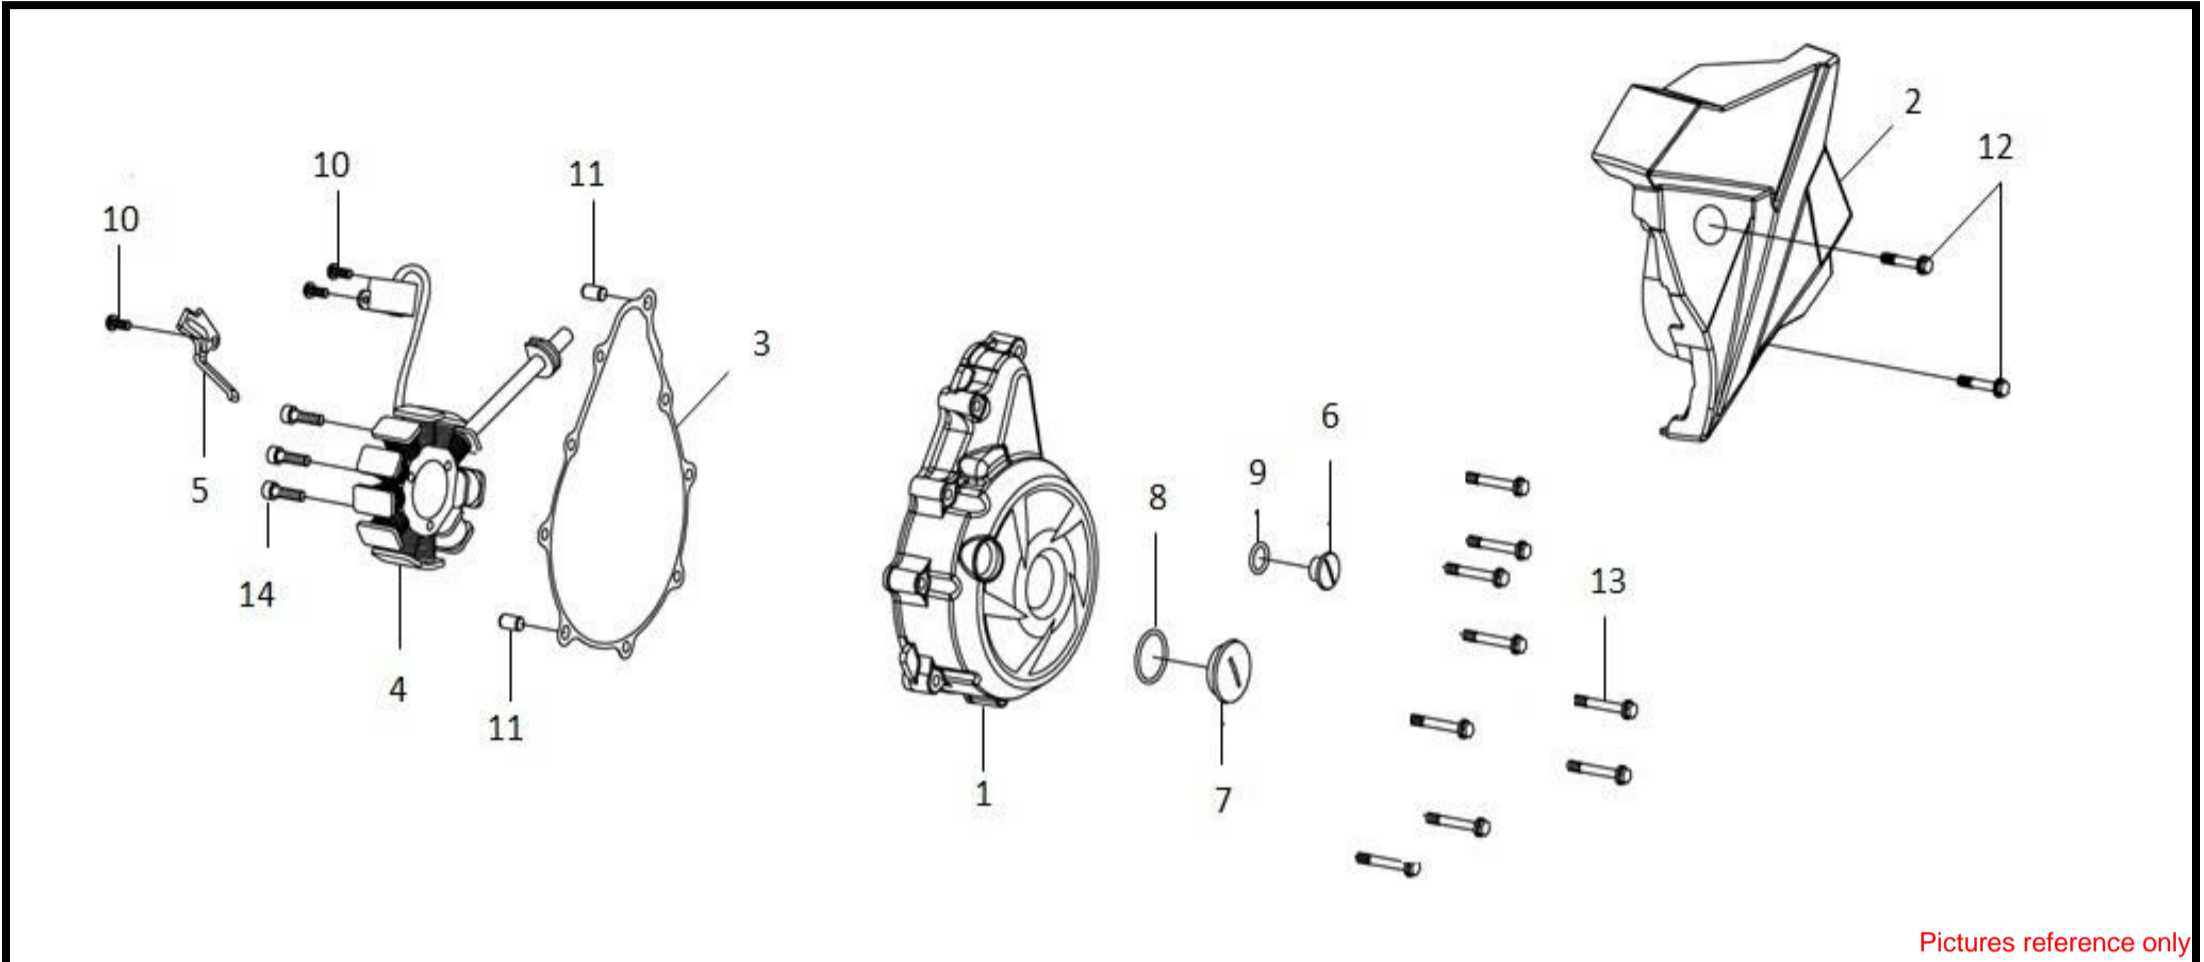

L. CRANK CASE COVER ASSY - STATOR COMP

Pictures reference only

NO	Parts Number	Parts Name	QTY	Remark
1	11341-VF3-000-KT	L.CRANK CASE COVER (BK-501U/S)	1	KT - Black
2	11361-VF3-000-KT	L CRANK CASE REAR COVER (BK-501U)	1	KT - Black
3	11395-VF3-000	L. Crank Case Gasket	1	
4	31120-VF3-000	Stator Comp	1	
5	32961-VF3-000	A.C.G. Cord Clamber	1	
6	90084-VBA-000-KT	A.C.G. Cap 14 mm	1	KT - Black
7	90087-VF3-000-KT	A.C.G. Cap 33 mm	1	KT - Black
8	91302-M9Q-000	O-Ring 30.8 mm	1	
9	91304-VA2-0000	O-Ring 13.8X2.5 mm	1	
10	93500-05012-0A	Pan Screw 5*12 mm	3	
11	94301-08140	Dowel Pin 8*14 mm	2	
12	96001-06030-00	Sh. Flange Bolt 6*30 mm	2	
13	96001-06040-00	Sh. Flange Bolt 6*40 mm	9	
14	96700-06018-07	Socket Bolt 6*18 mm	3	

●Please check the color & stripe information according to the color index !