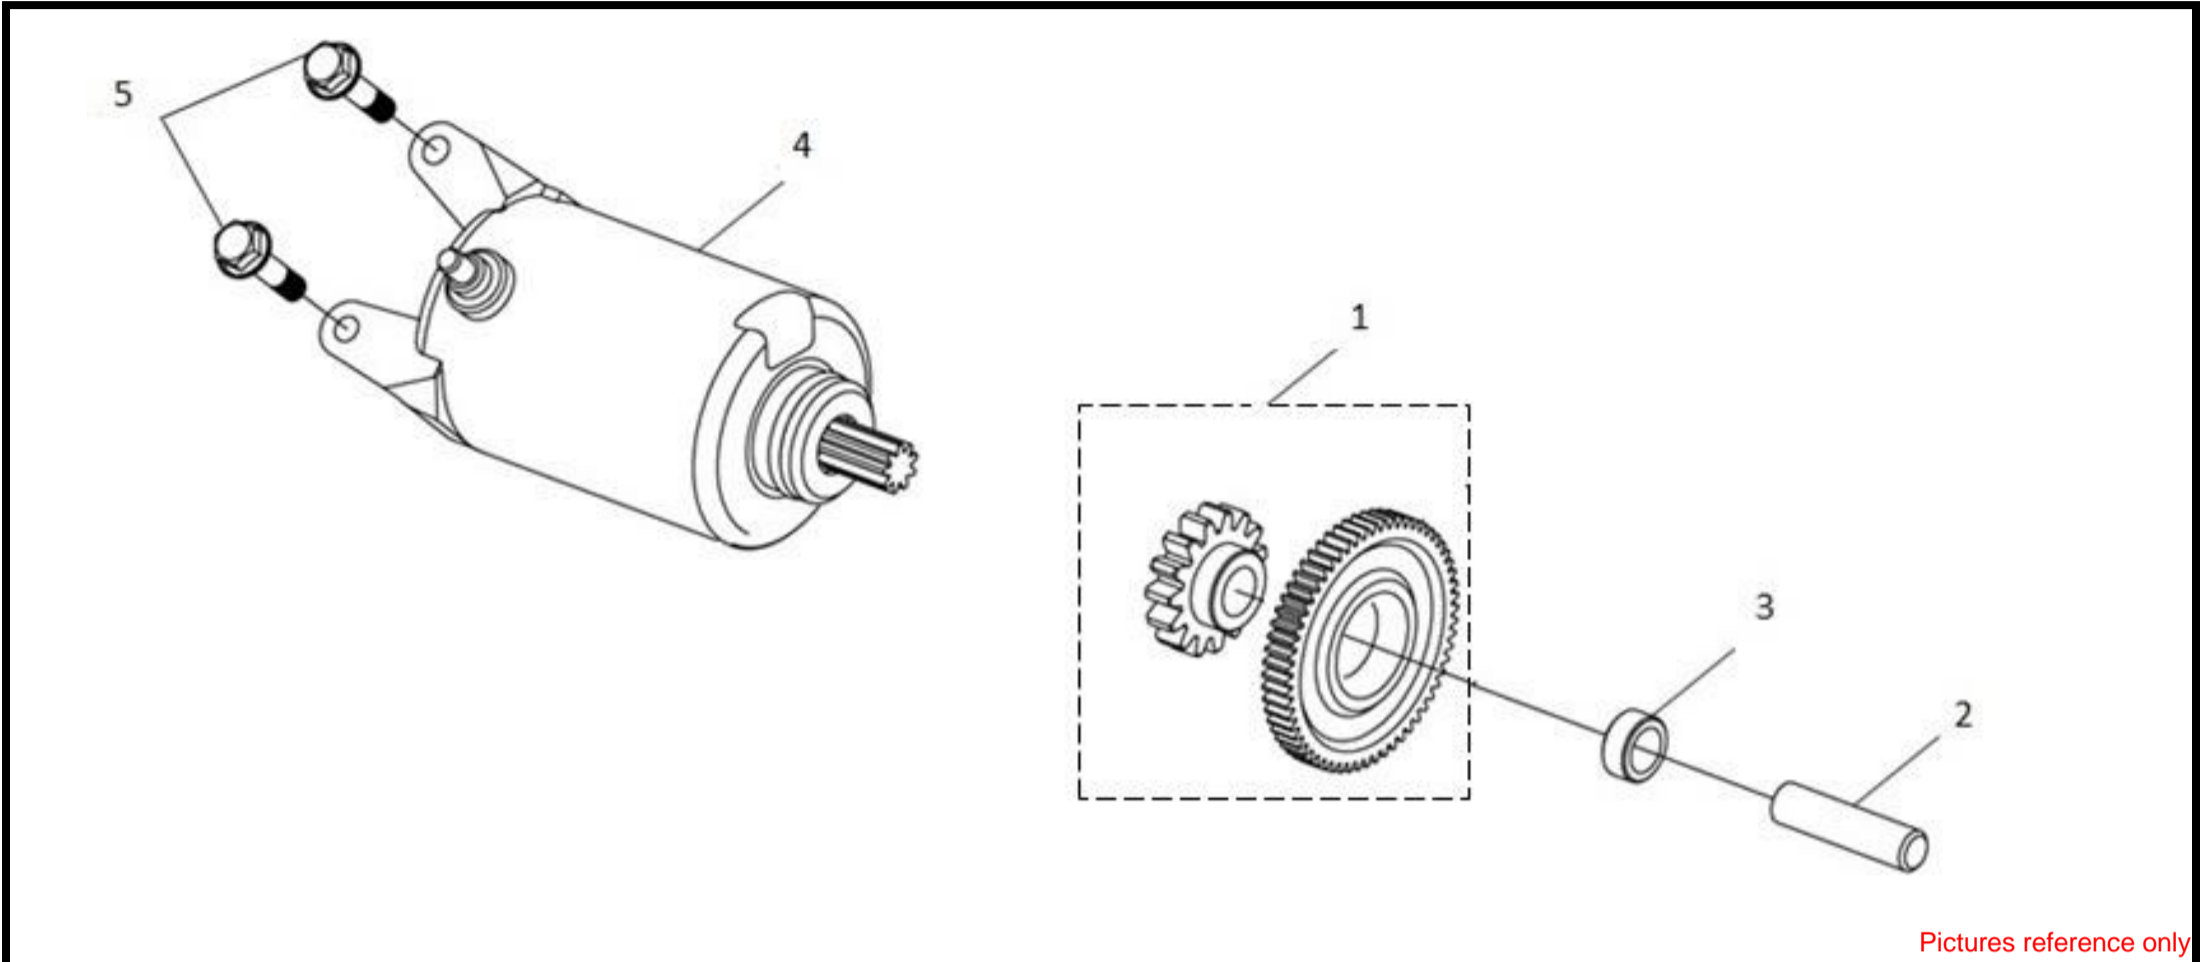

START MOTOR ASSY

NO	Parts Number	Parts Name	QTY	Remark
1	28100-VF3-000-VN	Starting Reduction Gear Comp.	1	
2	28102-BAA-000	Start Reduction Gear Shaft	1	
3	28133-VF3-000	Starting Reduction Collar	1	
4	31200-VF3-000	Start Motor Ass'y	1	
5	96001-06025-07	Sh. Flange Bolt 6*25 mm	2	

●Please check the color & stripe information according to the color index !