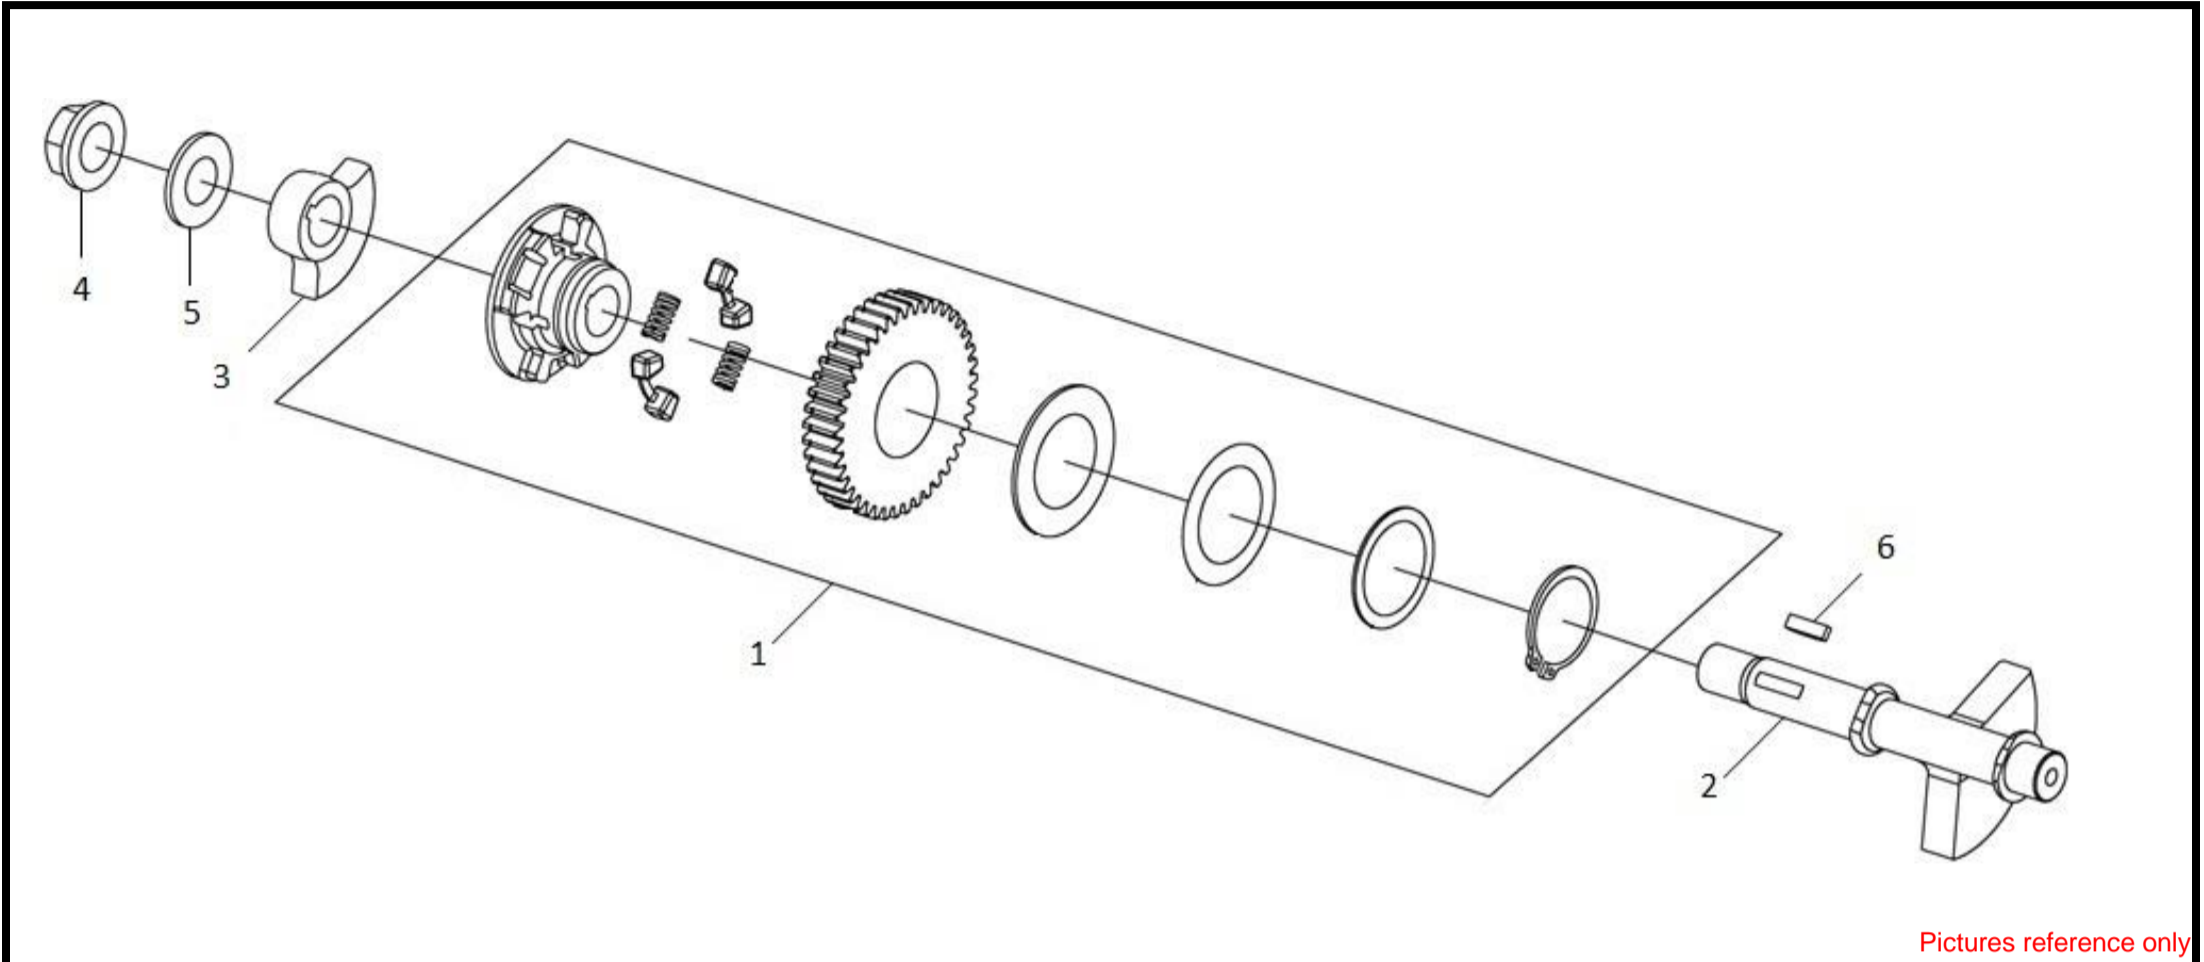

●Please check the color & stripe information according to the color index !

**BALANCE DRIVER GEAR ASSY**

Pictures reference only

NO	Parts Number	Parts Name	QTY	Remark
1	1333A-VF3-000-VN	Balance Driven Gaer Ass'y	1	
2	13301-VFA-000-VN	Balance Shaft	1	
3	13429-VF3-000-VN	Balance Weight	1	provide while stock last
4	90201-KR8-751-M1	Flange Nut 14 mm	1	
5	90401-KJ9-000	Thrust Washer 14.2*28*2 mm	1	
6	90702-BHA-000	Woodruff Key 25*14*4.6 mm	1	