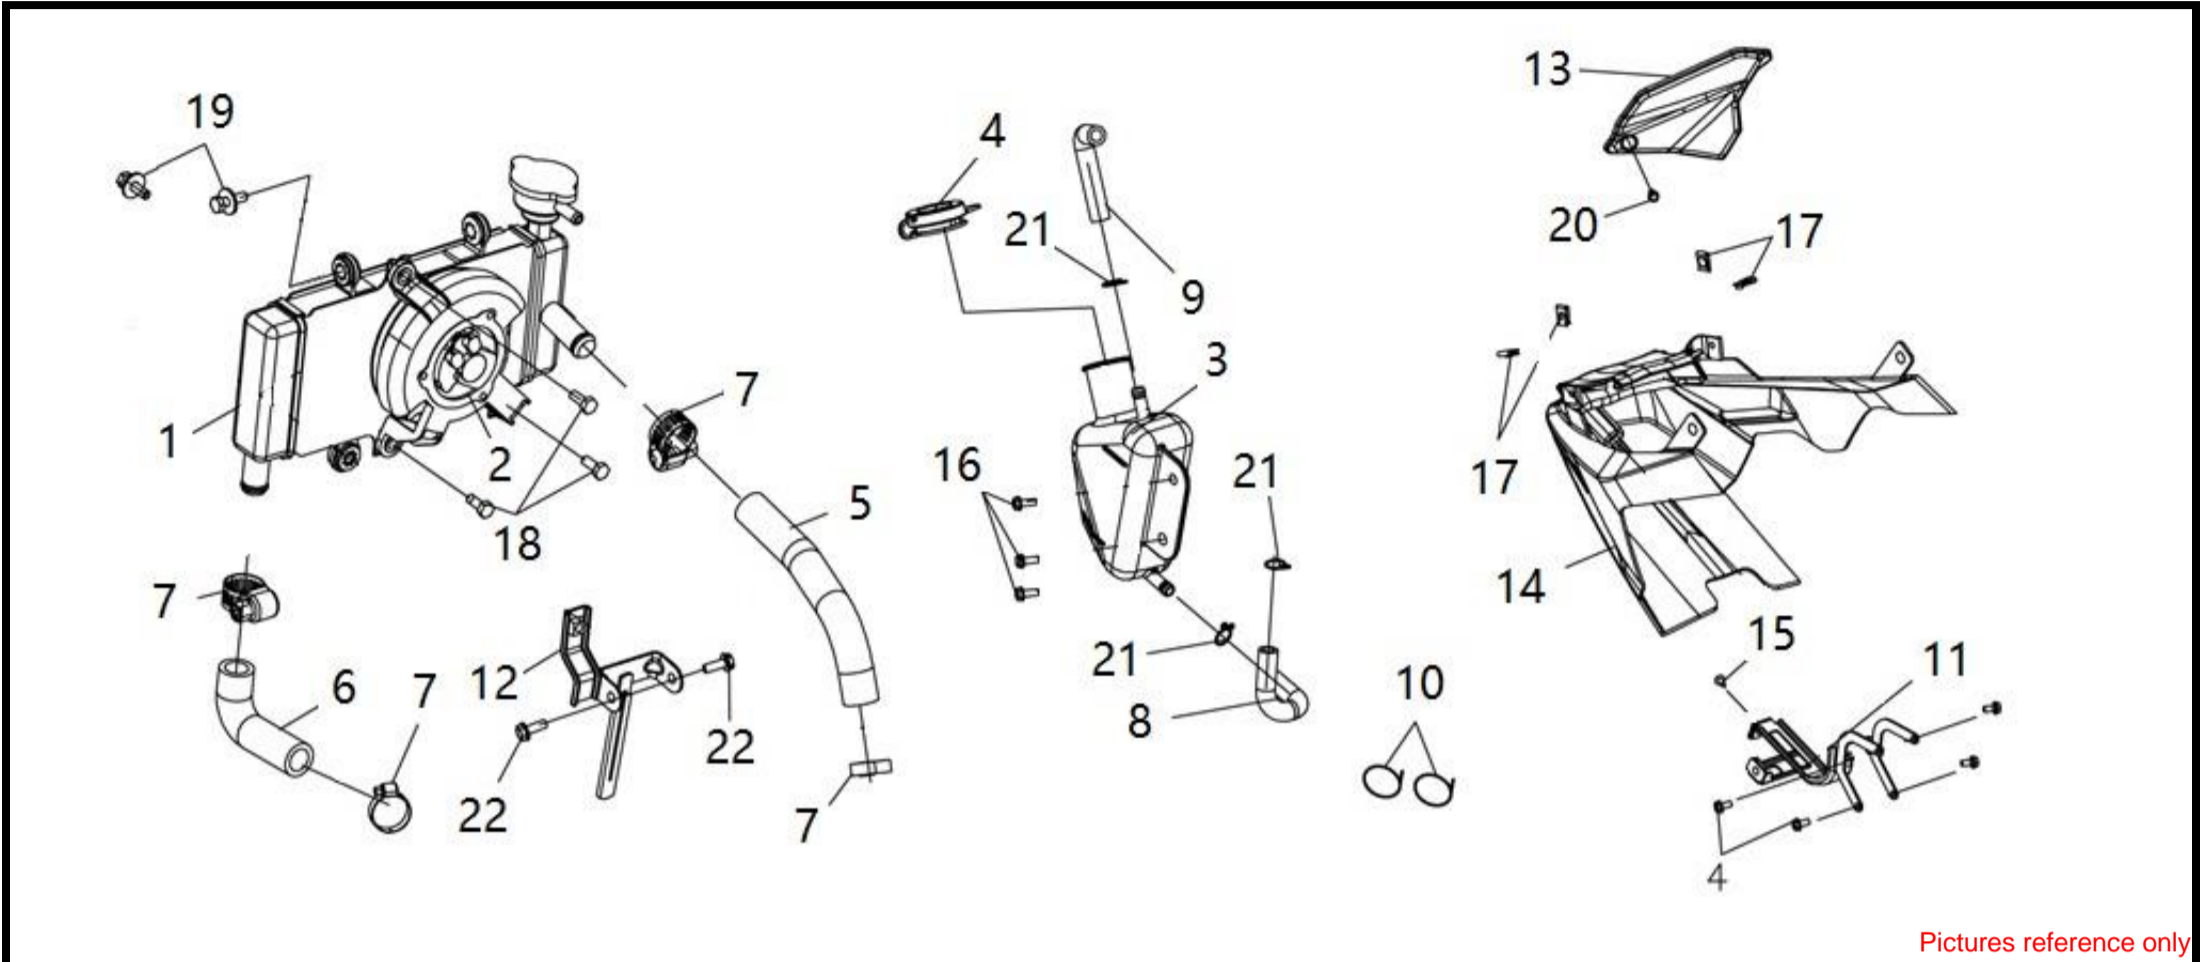

RADIATOR SET - UNDER SPOILER

Pictures reference only

NO	Parts Number	Parts Name	QTY	Remark
1	19010-VF3-000	Radiator Comp.	1	
2	19020-VF3-000	Shroud Ass'y	1	
3	19101-VF3-000-VN	Reserve Tank	1	
4	19104-M9Q-000	Reserve Tank Cap	1	
5	19501-VF3-000	Radiator Inlet Water Hose	1	
6	19503-VF3-000	Radiator Outlet Water Hose	1	
7	19505-VF3-000	Tube Clamp D23	2	
8	19507-VF3-000	Res. Tank Water Tube A	1	
9	19509-VF3-000	Res. Tank Water Tube B	1	
10	32161-T15-000	Wire Band 250 mm	2	
11	50261-VF3-000	Under Spoiler Stay A	1	
12	50267-VF3-000	Reserve Tank Stay B	1	
13	50350-VF3-000-VN	R. Eng. Hanger Protector	1	
14	64300-VF3-000-KU	Under Spoiler	1	
15	90110-G22-0001	Special Screw 6*14 mm	1	
16	90112-M8Q-0000-VN	Flange Bolt 6 mm	3	
17	90302-SA4-003B	Nut Spring 4 mm	4	
18	93401-06016-07	Washer Bolt 6*16 mm	3	
19	93404-06022-07	Washer Bolt 6X22 mm	2	
20	93891-06012-07	Washer Screw 6X12 mm	1	
21	95002-02130	Tube Clip B12.5 mm	3	
22	95801-06016-08	Flange Bolt 6*16 mm	2	

●Please check the color & stripe information according to the color index !