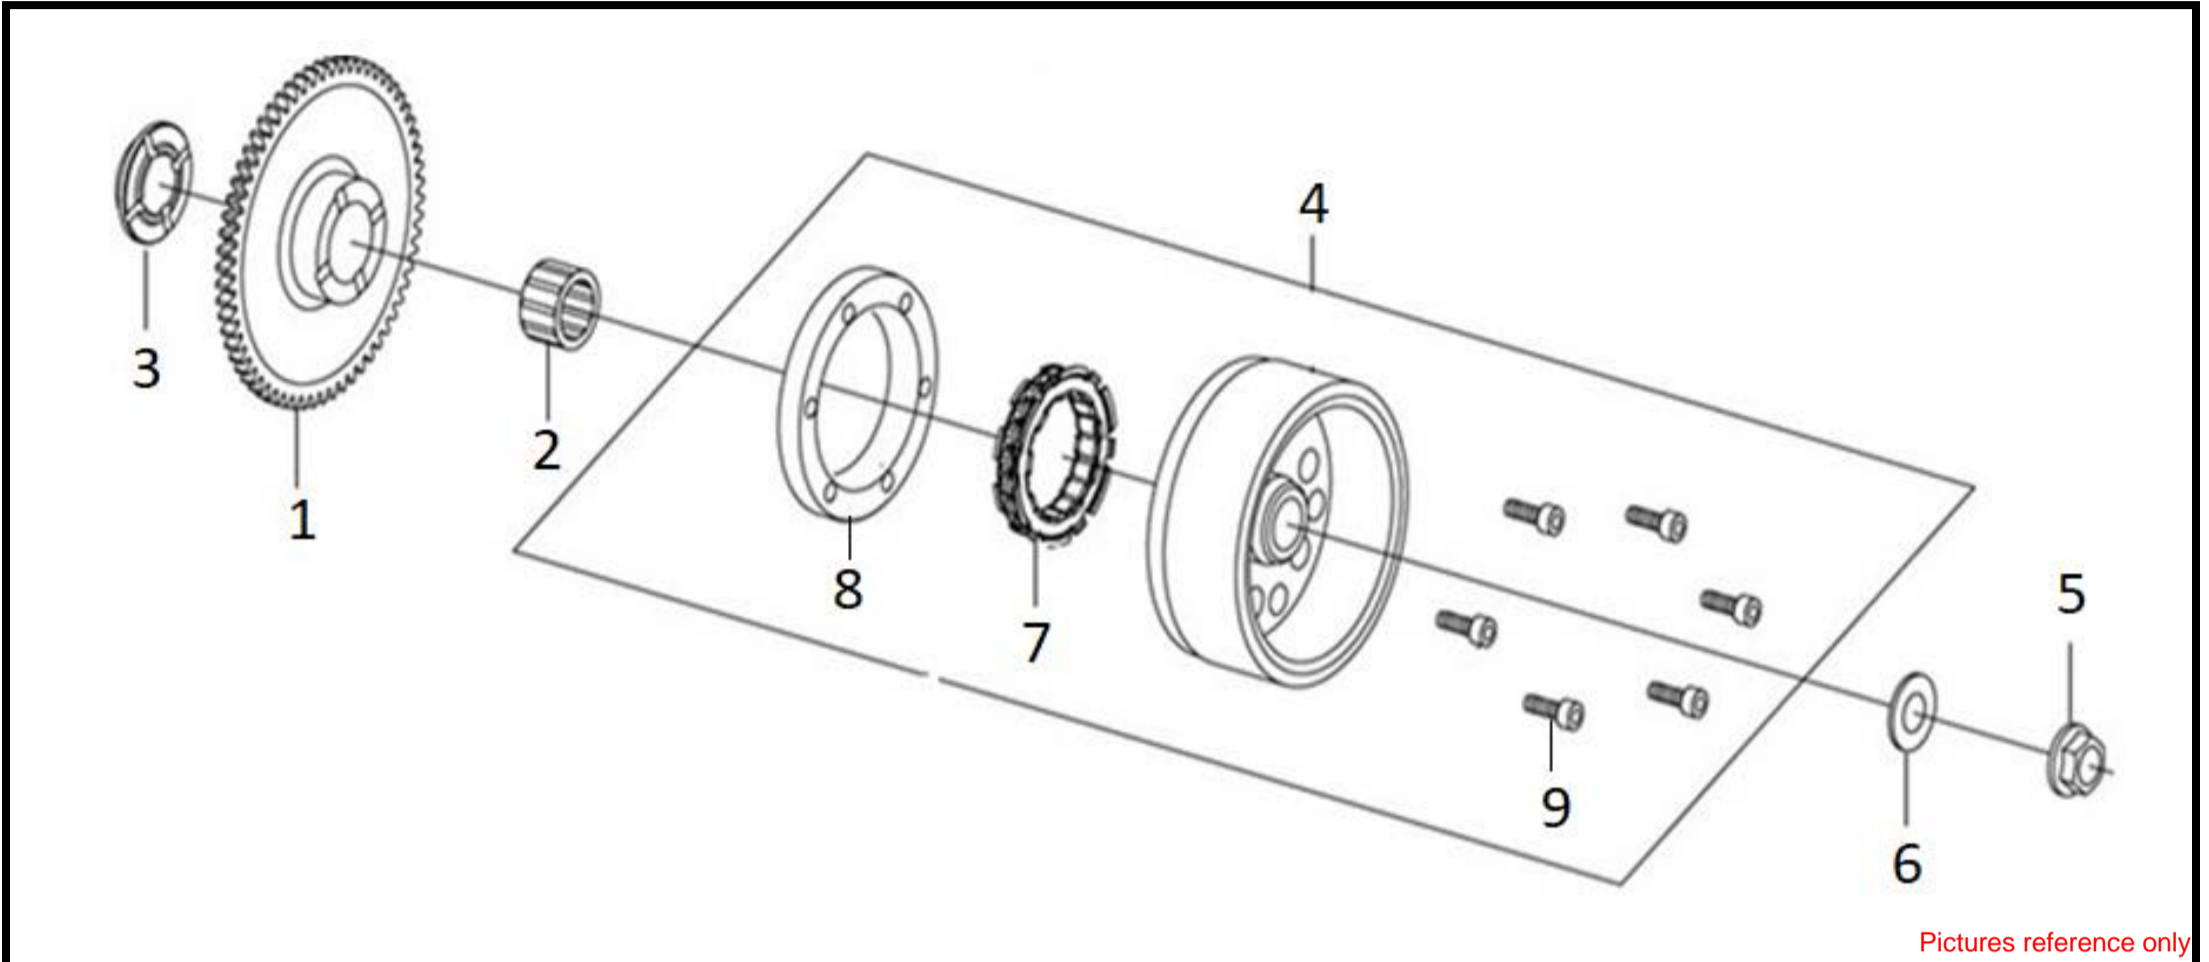

E08

VF3i LE - GA18DV-MY (VFD)

FLYWHEEL ASSY - STARTER GEAR COMP

Pictures reference only

NO	Parts Number	Parts Name	QTY	Remark
1	28110-VF3-000-VN	Starting Driven Gear	1	
2	28112-BHA-000	Needle Bearing KT22X29X17.8S	1	
3	28115-VF3-000-L1	Starter Driven Gear Collar	1	
4	3111A-VF3-000	Flywheel Ass'y	1	
5	90201-KR8-751-M1	Flange Nut 14 mm	1	
6	90401-KJ9-000	Thrust Washer 14.2*28*2 mm	1	
7	28120-VF3-000-VN	One Way Clutch Comp	1	
8	28128-VF3-000-VN	Starting Clutch Outer	1	
9	90001-VF3-000	Socket Bolt 6*18 mm	6	

●Please check the color & stripe information according to the color index !