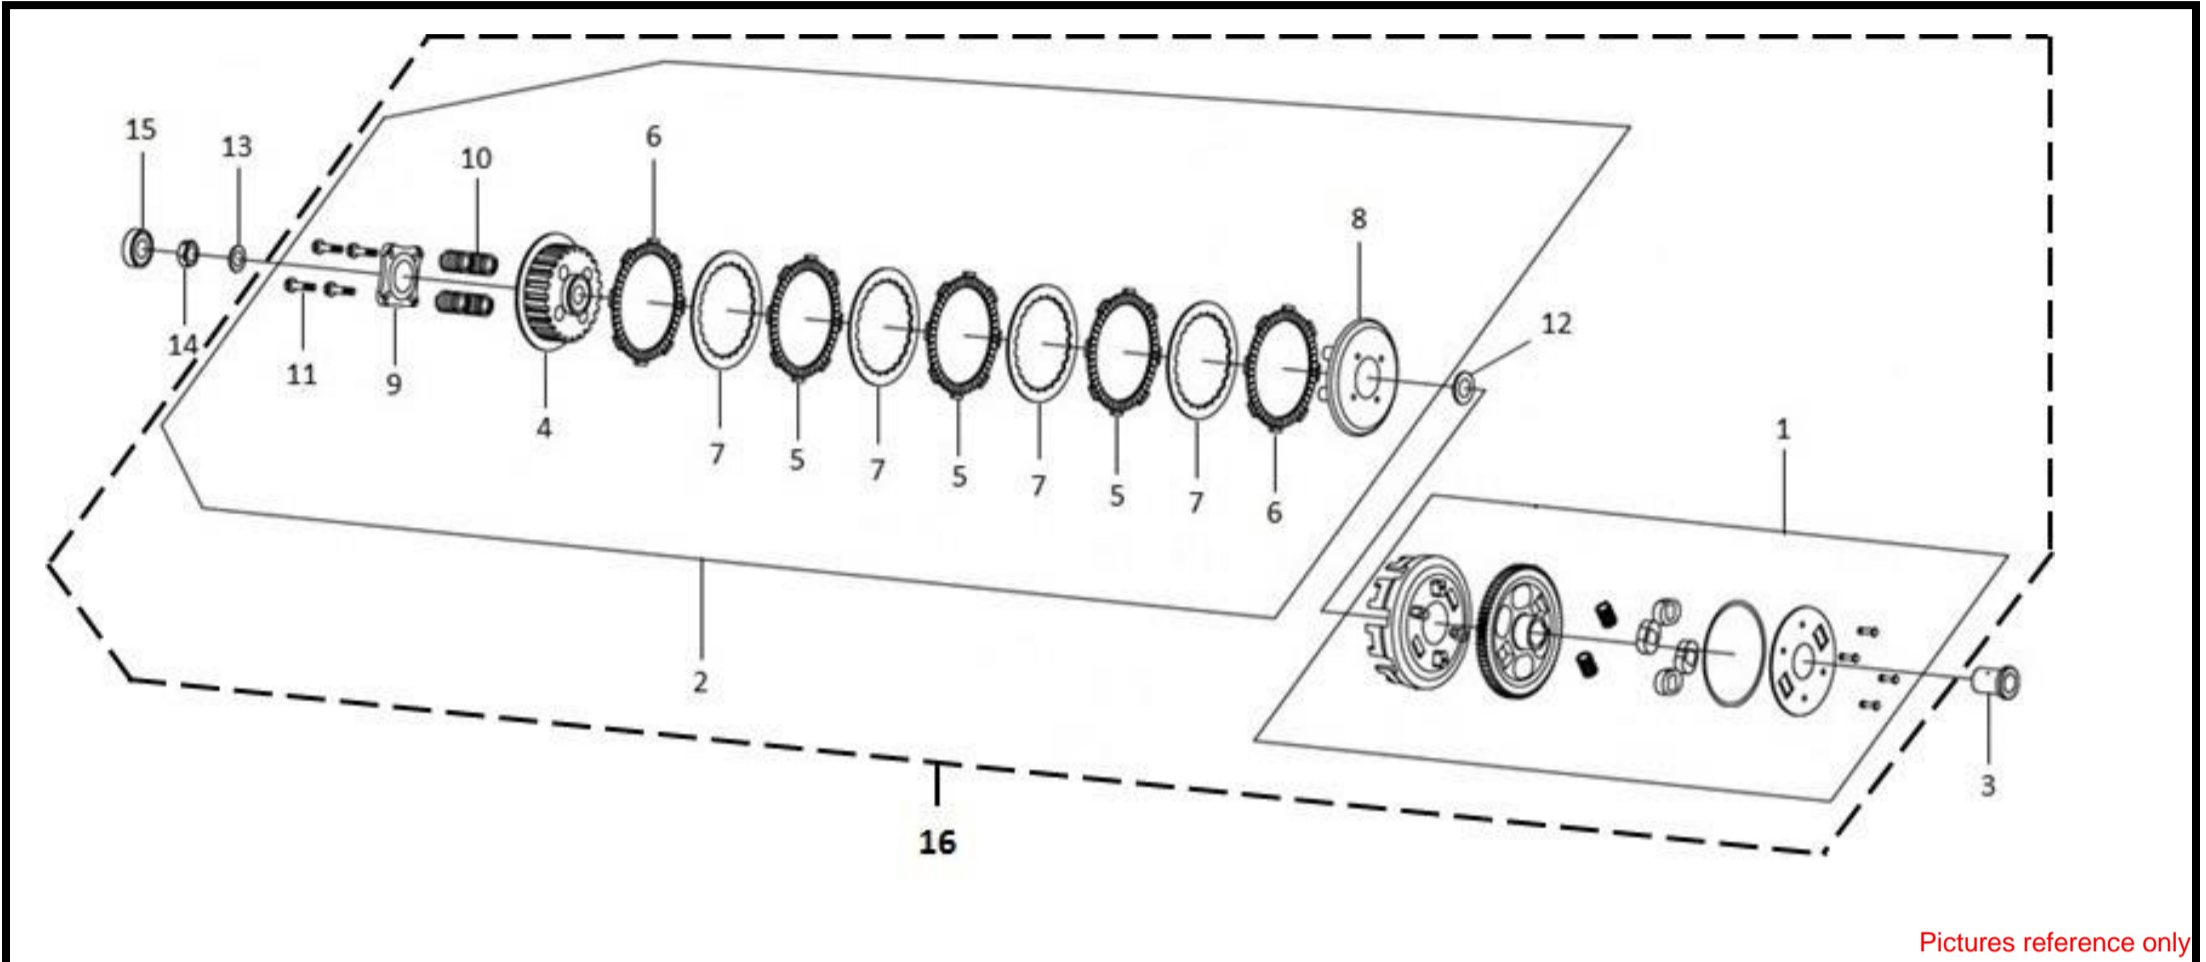

CLUTCH CENTER ASSY

Pictures reference only

NO	Parts Number	Parts Name	QTY	Remark
1	22100-VF5-000-VN	Clutch Outer Comp.	1	
2	2210A-VF5-000-VN	Clutch Center Ass'y	1	
3	22115-VF3-000	Clutch Center Guide	1	
4	22121-VF5-000-VN	Clutch Center	1	
5	22201-VF5-000-VN	Clutch Friction Disk A	4	
6	22202-VF5-000-VN	Clutch Friction Disk B	2	
7	22311-VF5-000-VN	Clutch Plate	5	
8	22355-VF5-000-VN	Clutch Pressure Plate	1	
9	22361-VF5-000-VN	Clutch Lifter Plate	1	
10	22401-VF5-000-VN	Clutch Spring	4	
11	90008-VF5-000-VN	Flange Bolt 6X25 mm	4	
12	90405-VF5-000-VN	Clutch Washer 17 mm	1	
13	90432-A01-A000	Lock Washer (B) 14 mm	1	
14	94031-14200	Hex Nut 14 mm	1	
15	96100-60030-00-VN	Radial Ball Brg. 6003	1	
16	2200A-VF5-000-VN	Clutch Outer Assy	1	

● Please check the color & stripe information according to the color index !