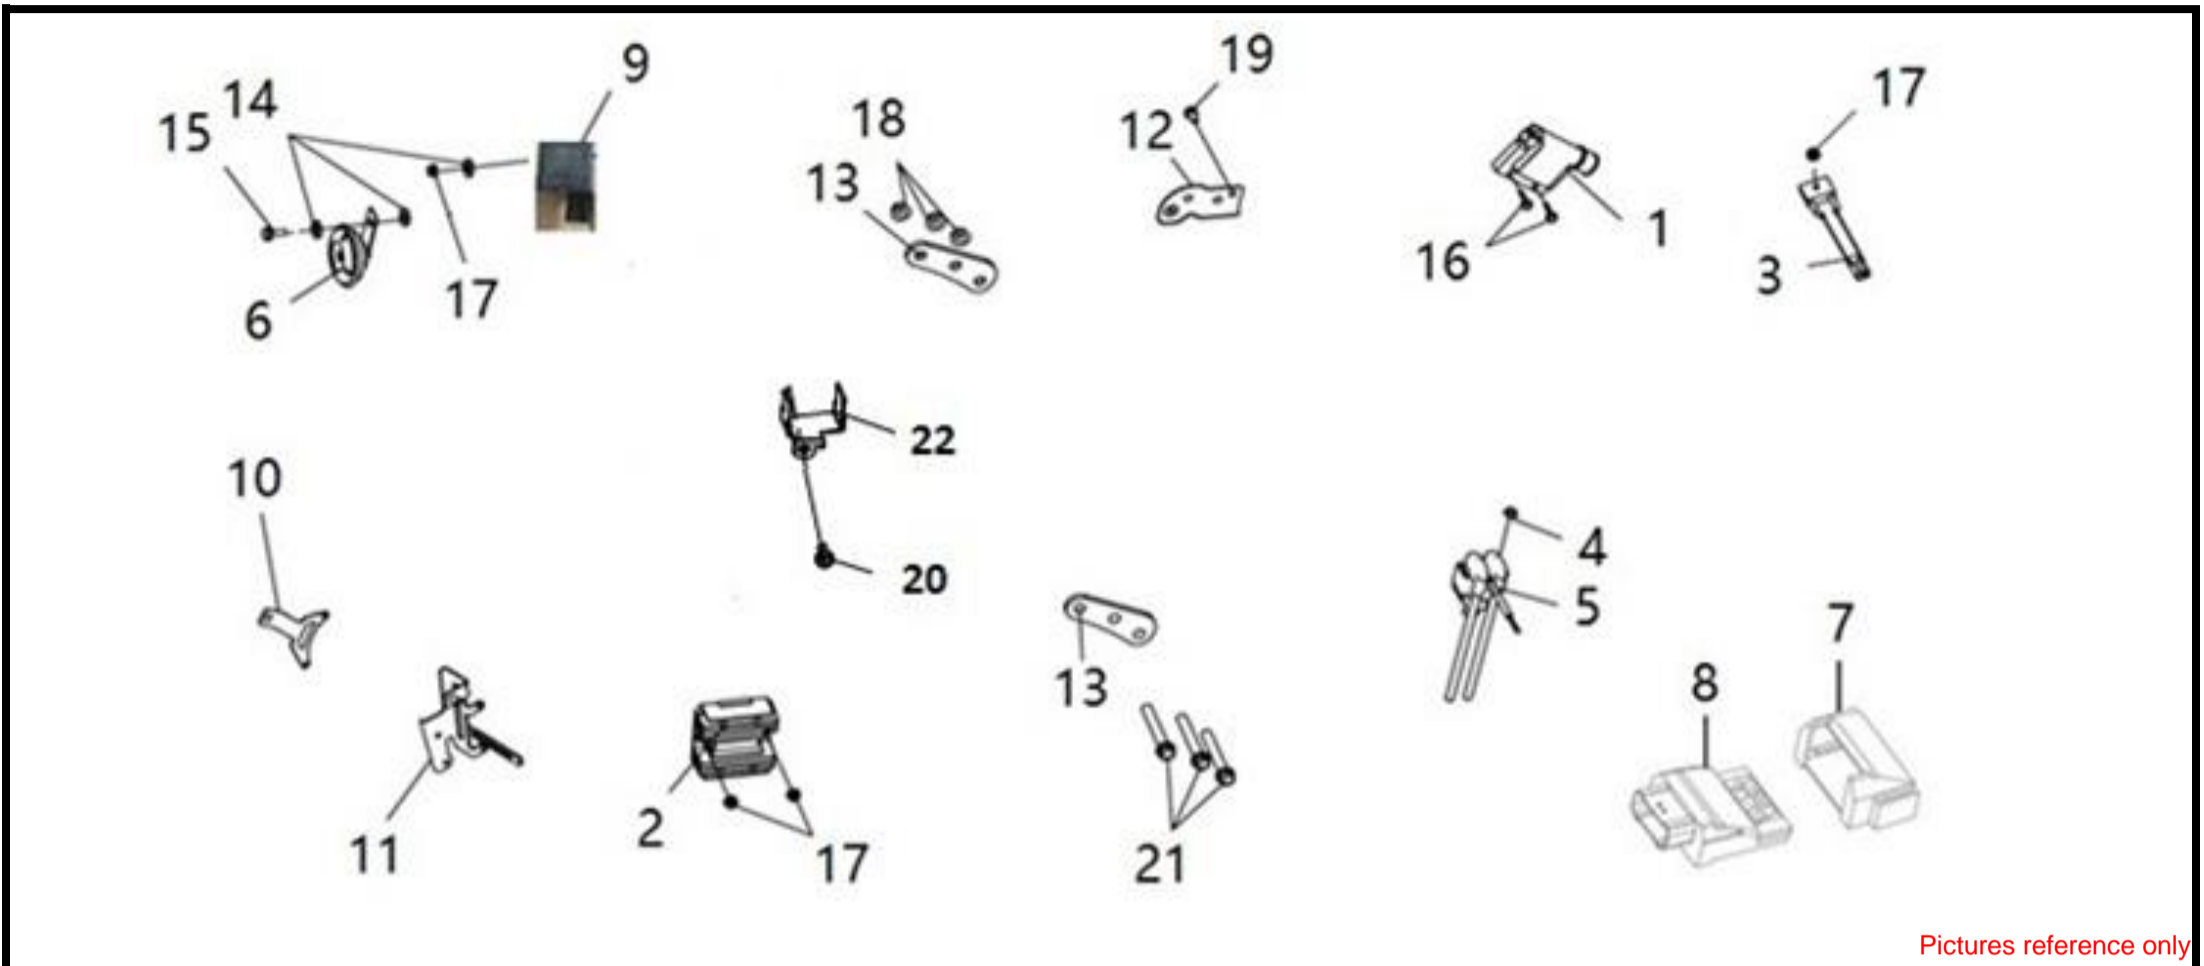

ECU UNIT SPEC

Pictures reference only

NO	Parts Number	Parts Name	QTY	Remark
1	3051A-VF3-000	Ign. Coil Ass'y	1	
2	31600-VWH-0000	Reg. Rec. Comp.	1	
3	31700-M46-000	Silicon Rectifier Comp.	1	
4	35859-M9Q-000	Start Mag .Sw.Nut	1	
5	3585A-VF3-000	Start Mag. Sw. Set	1	
6	38110-H7H-000	HORN COMP	1	
7	38700-L4A-000	Ecu Suspension	1	
8	3871B-VFA-000	Ecu Unit Spec.	1	
9	3380A-VF3-000	Lighting Control Unit Ass'Y	1	
10	50262-VF3-000	Under Spoilder Stay B	1	
11	50266-VF3-000	Reserve Tank Stay A	1	
12	50328-VF3-000	R. Main Pipe Patch	1	
13	50565-VF3-000	Fr. Eng. Hanger Stay	2	
14	77226-M3F-0000	Damp Rubber	4	
15	94103-06000	Flange Bolt 6 mm	1	
16	93891-05022-07	Washer Screw 5X22 mm	2	
17	94050-06080	Flange Nut 6 mm	4	
18	94050-10070	Flange Nut 10 mm	3	
19	95801-06012-07	Flange Bolt 6X12 mm	8	
20	96001-06010-07	Sh. Flange Bolt 6*10 mm	1	
21	95801-10090-07	Flange Bolt 10X90 mm	3	
22	50137-VF3-000	Start Mag. Sw. Stay	1	

●Please check the color & stripe information according to the color index !