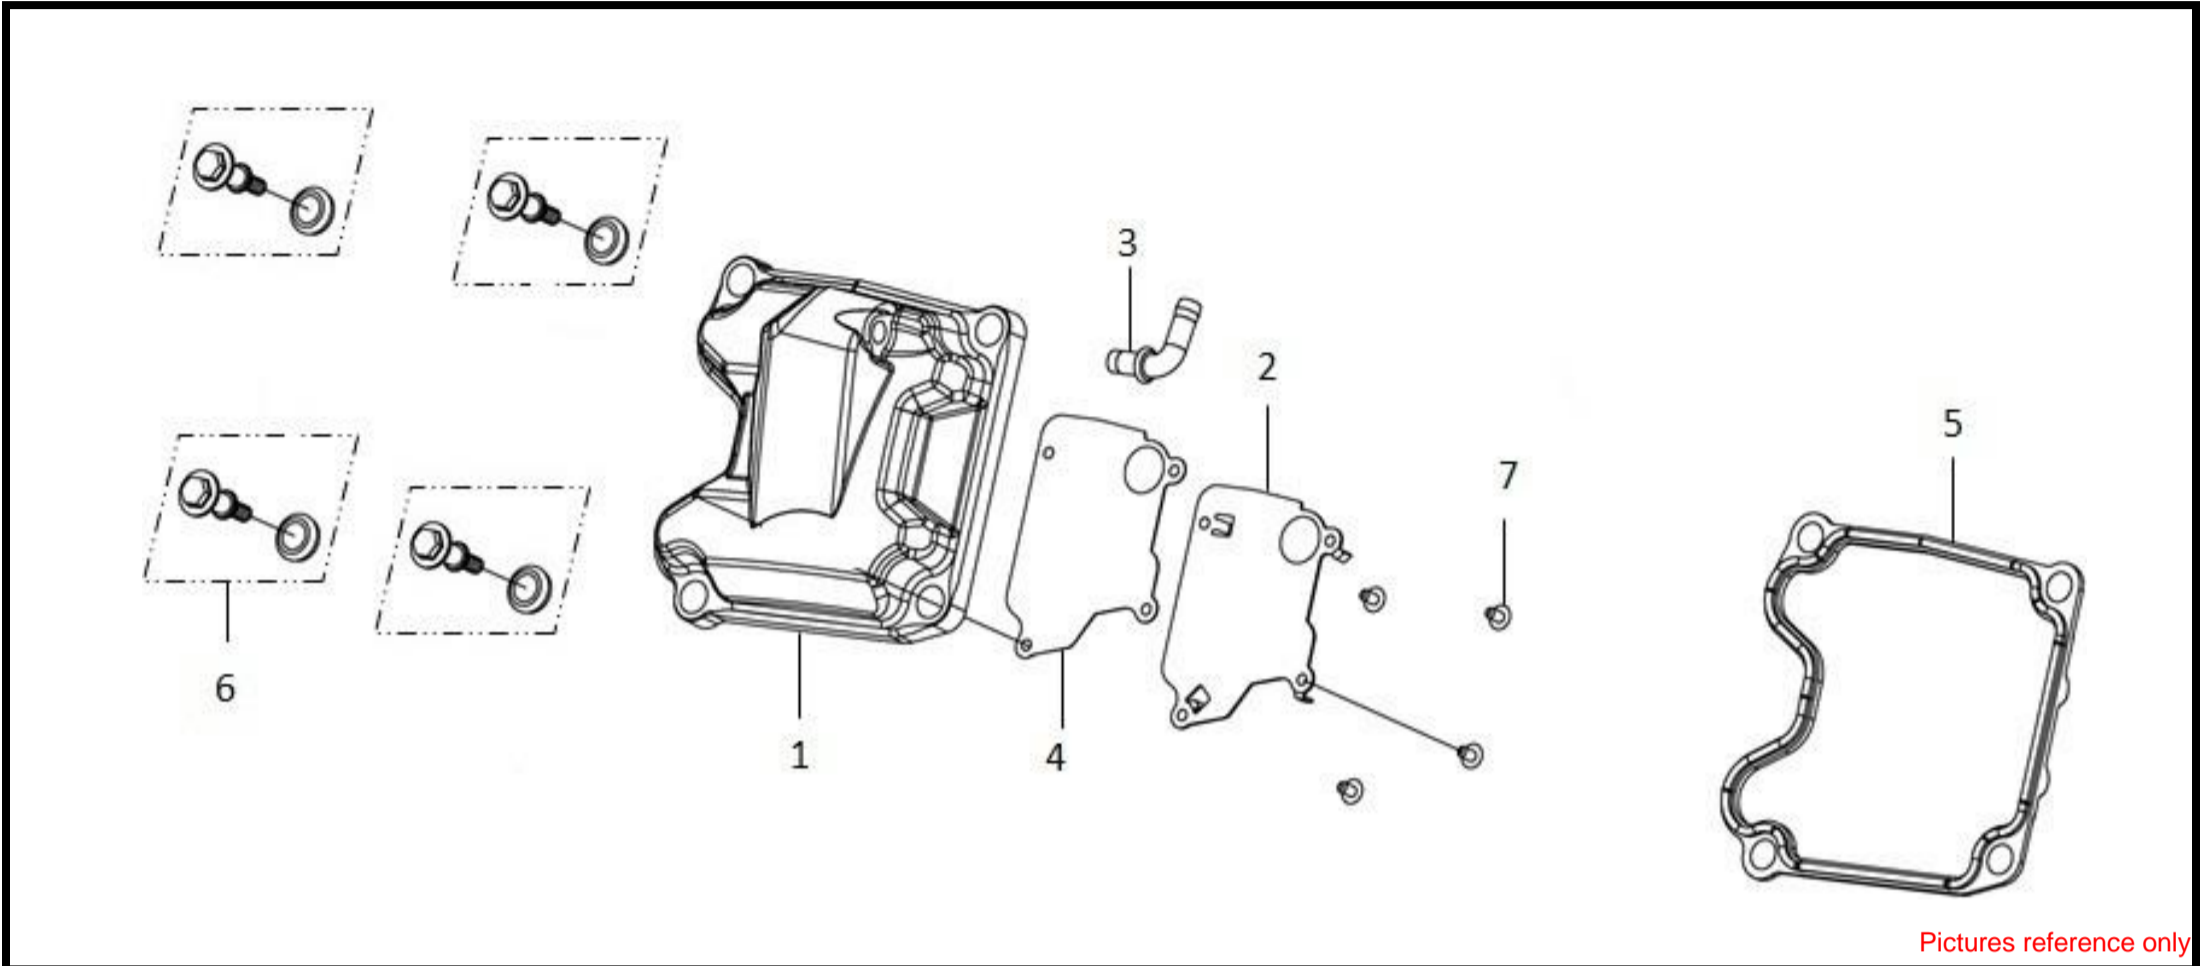

E01
CYLINDER HEAD COVER

VF3i LE - GA18DV-MY (VFD)

Pictures reference only

NO	Parts Number	Parts Name	QTY	Remark
1	12301-VF3-000-KG	CYL. HEAD COVER (BK-01AC-C)	1	
2	12302-VF3-000	Breather Separating Plate	1	
3	12305-F6A-3000-L1	Breather Joint	1	
4	12308-VF3-000	Separating Plate Gasket	1	
5	12391-VF3-000	Head Cover Packing	1	
6	9000A-BHA-000	Special Bolt Ass'y	4	
7	93903-34120	Tapping Screw 4*8 mm	4	

●Please check the color & stripe information according to the color index !