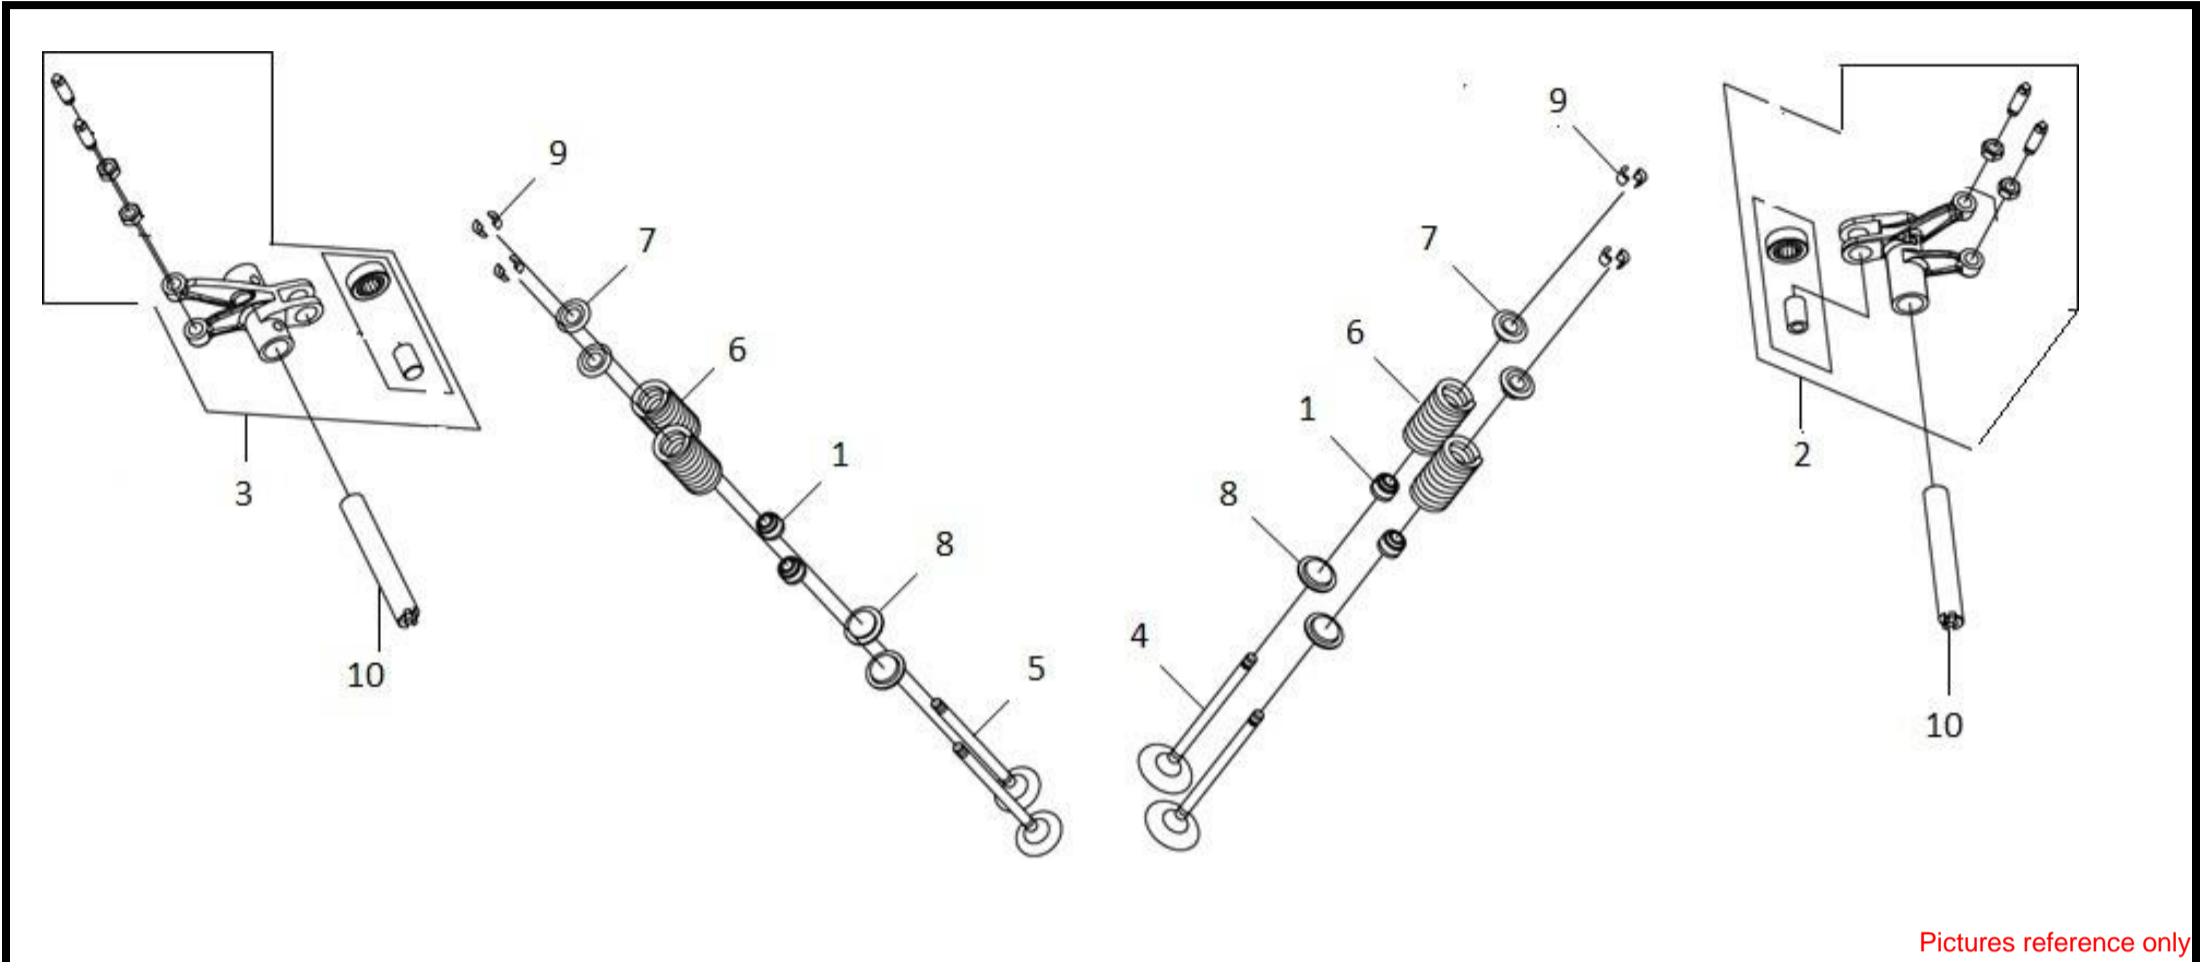

E05

VF3i LE - GA18DV-MY (VFD)

EX-IN. VALVE ROCKER ARM

Pictures reference only

NO	Parts Number	Parts Name	QTY	Remark
1	12209-L1N-000	Valve Stem Seal	4	
2	1443A-VFA-000-VN	In. Valve Rocker Arm Ass'y	1	
3	1444A-VFA-000-VN	Ex. Valve Rocker Arm Ass'y	1	
4	14711-VFA-000-VN	Inlet Valve	2	
5	14721-VFA-000-VN	Exhaust Valve	2	
6	14751-VFA-000	Valve Spring	4	
7	14771-L1N-000-VN	Valve Spring Retainer	4	
8	14777-L1N-000-VN	Valve Spring Seat	4	
9	14781-L1N-000-VN	Valve Cotter	8	
10	14451-VFA-000	Rocker Arm Shaft	2	

●Please check the color & stripe information according to the color index !