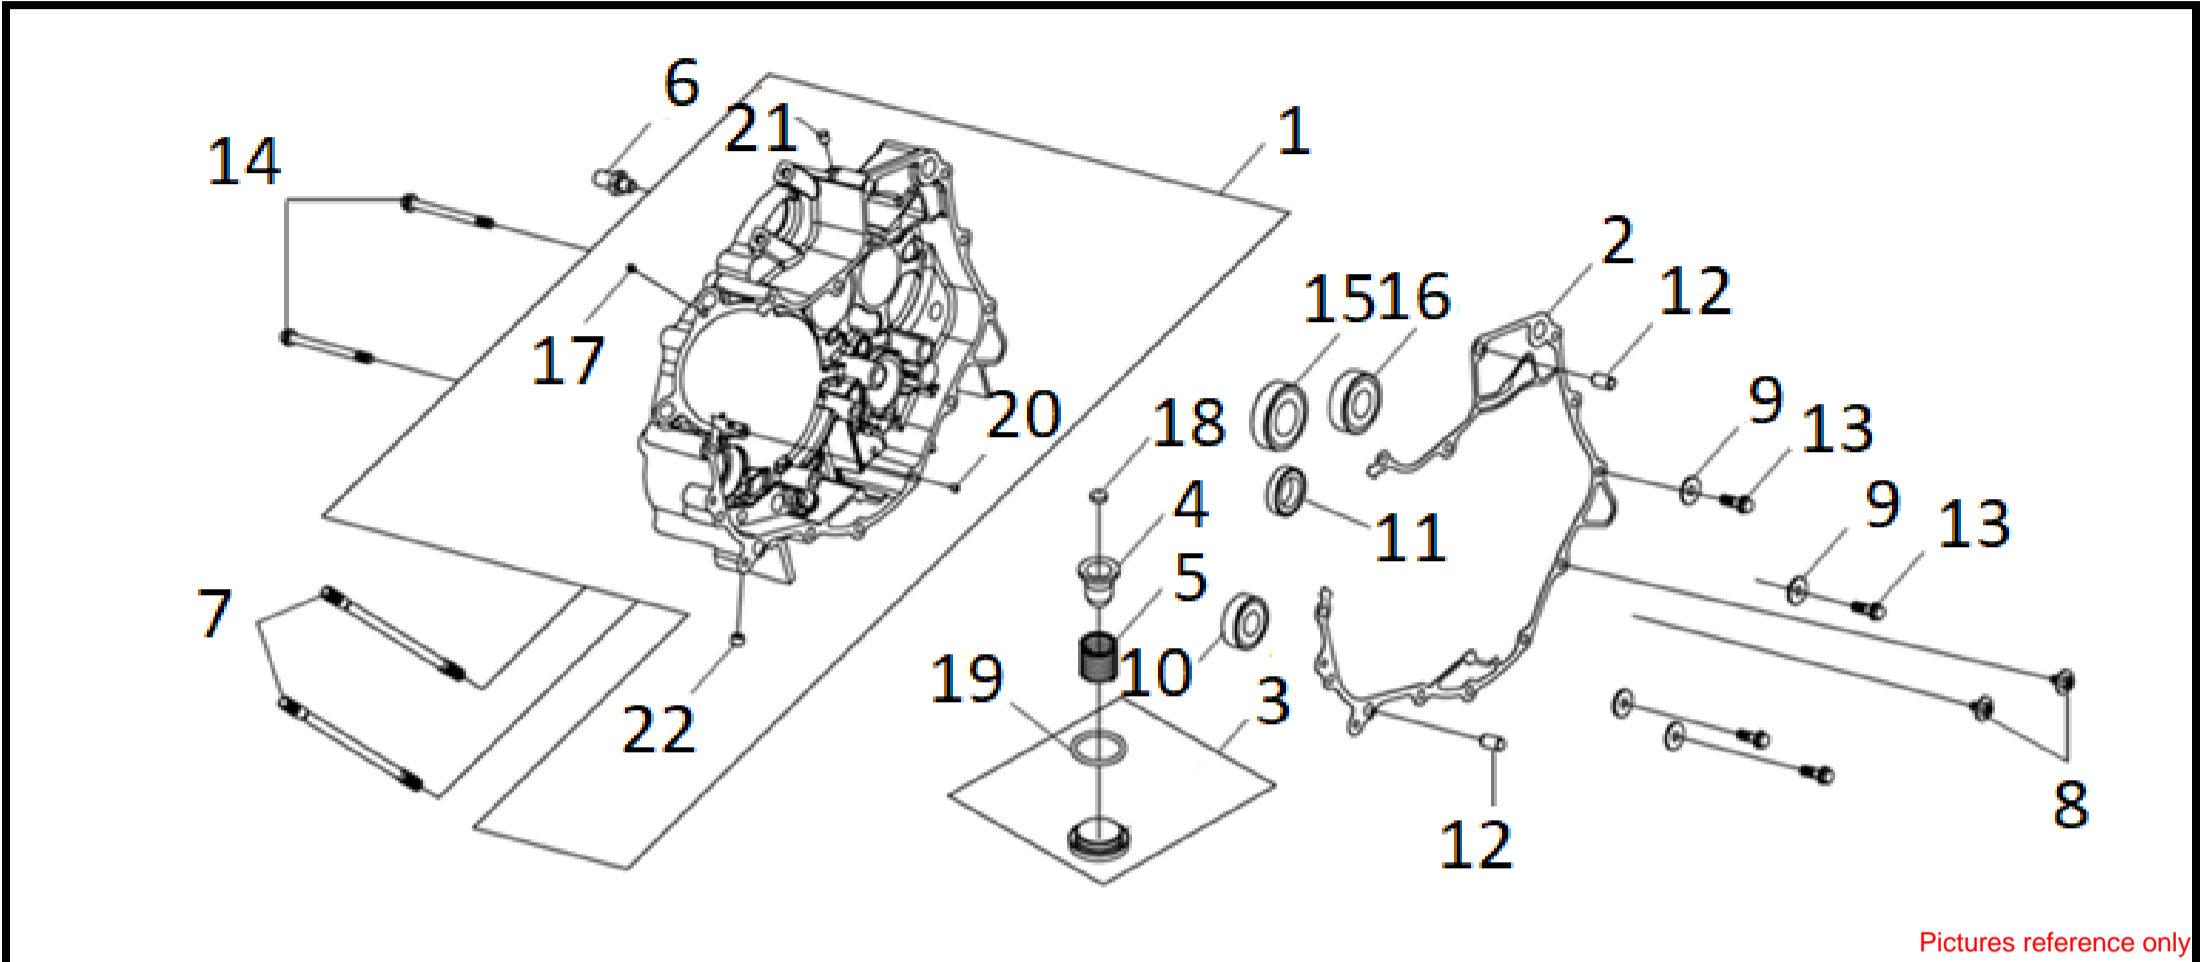

R. CRANK CASE COMP

Pictures reference only

NO	Parts Number	Parts Name	QTY	Remark
1	11100-VF3-000-FG	Right Crank Case Comp.	1	
2	11191-VF3-000	Crank Case Gasket	1	
3	1236A-M9T-000	Tappet Adjusting Hole Cap Ass'y	1	
4	15421-H66-0000-VN	Oil Filter Screen	1	
5	15426-M9Q-000	Oil Filter Screen Spring	1	
6	24652-VF3-000	Shift Arm Stopper Pin	1	
7	90031-L1N-000-L1	Cyl. Stud Bolt A	2	
8	90302-M9Q-0000	Washer Bolt 5X12 mm	2	
9	90401-B9D-000-L1	Washer 6.2*18*1.6 mm	4	
10	96100-62020-00	Radial Ball Brg. Csb202	1	
11	91008-BAA-000	Radial Ball Bearing 6804	1	
12	94301-08140	Dowel Pin 8X14 mm	2	
13	96001-06016-00	Sh. Flange Bolt 6*16 mm	4	
14	96001-06065-00	Sh Flange Bolt 6*65 mm	2	
15	96100-60040-10-VN	Radial Ball Bearing 6004	1	
16	96140-62030-00-VN	Radial Ball Bearing 6203Z	1	
17	11107-VF3-300-K1	Oil Orifice A	1	
18	11109-H68-0000-VN	Magnet	1	
19	91302-M9Q-000	O-Ring 30.8 mm	1	
20	96205-04005	Cone Type Plug 4*5 mm	1	
21	96205-06007	Cone Type Plug 6*7 mm	1	
22	96205-08006	Cone Type Plug 8*6 mm	1	

●Please check the color & stripe information according to the color index !