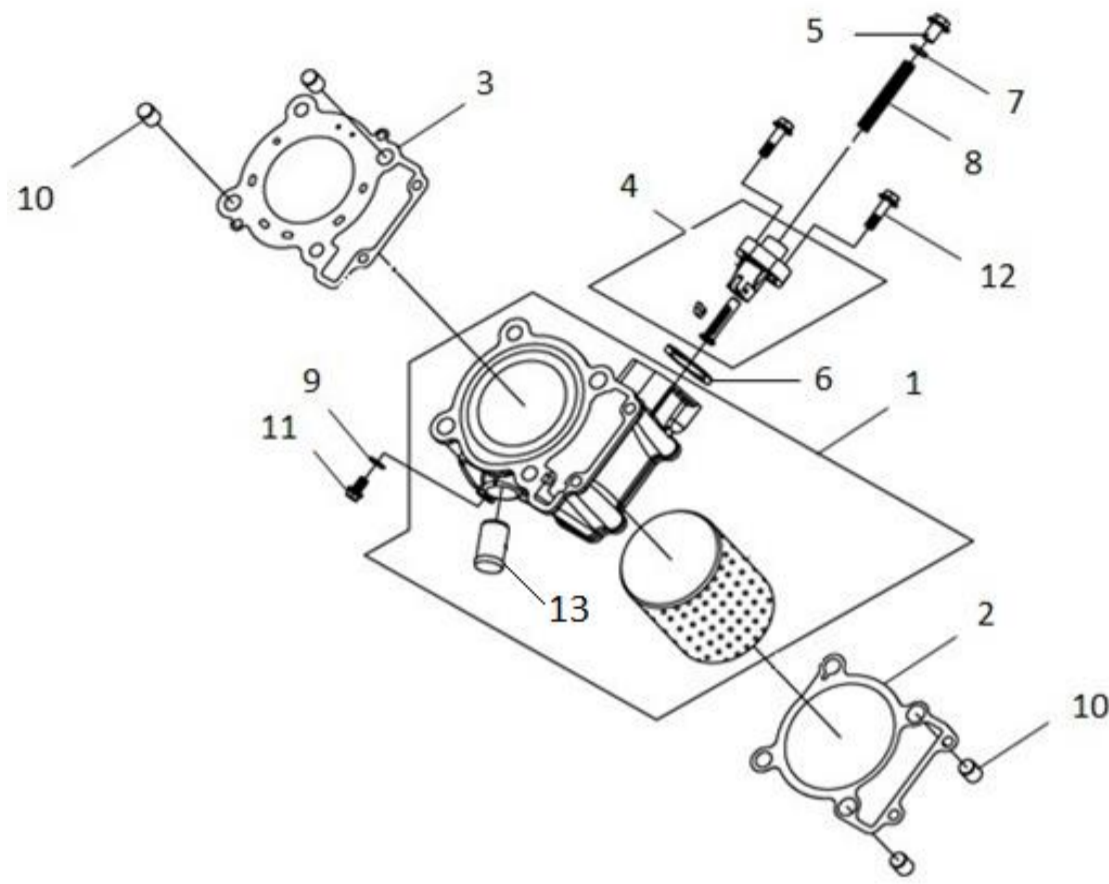

E03

VF3i LE - GA18DV-MY (VFD)

CYLINDER - TENSIONER LIFTER

Pictures reference only

NO	Parts Number	Parts Name	QTY	Remark
1	1210A-VF3-000	CYLINDER ASS'Y. (BK-01AC-C)	1	
2	12191-VF3-000	Cylinder Gasket	1	
3	12251-VF3-000-VN	Cylinder Head Gasket	1	
4	14520-BAA-000	Tensioner Lifter Ass'y	1	
5	14522-H6T-000	Adjuster Bolt	1	
6	14523-M9Q-000	Tensioner Lifter Gasket	1	
7	14524-H6T-000	O-Ring	1	
8	14525-H6T-000	Adjuster Spring	1	
9	90478-700-000	Washer A 6 mm	1	
10	90704-HLK-000	Dowel Pin 11*14 mm	4	
11	96001-06010-00-L1	Sh. Flange Bolt 6*10 mm	1	
12	96001-06022-07	Sh Flange Bolt 6*22 mm	2	
13	11335-BAA-300-K1	Water Hose Joint	1	

●Please check the color & stripe information according to the color index !