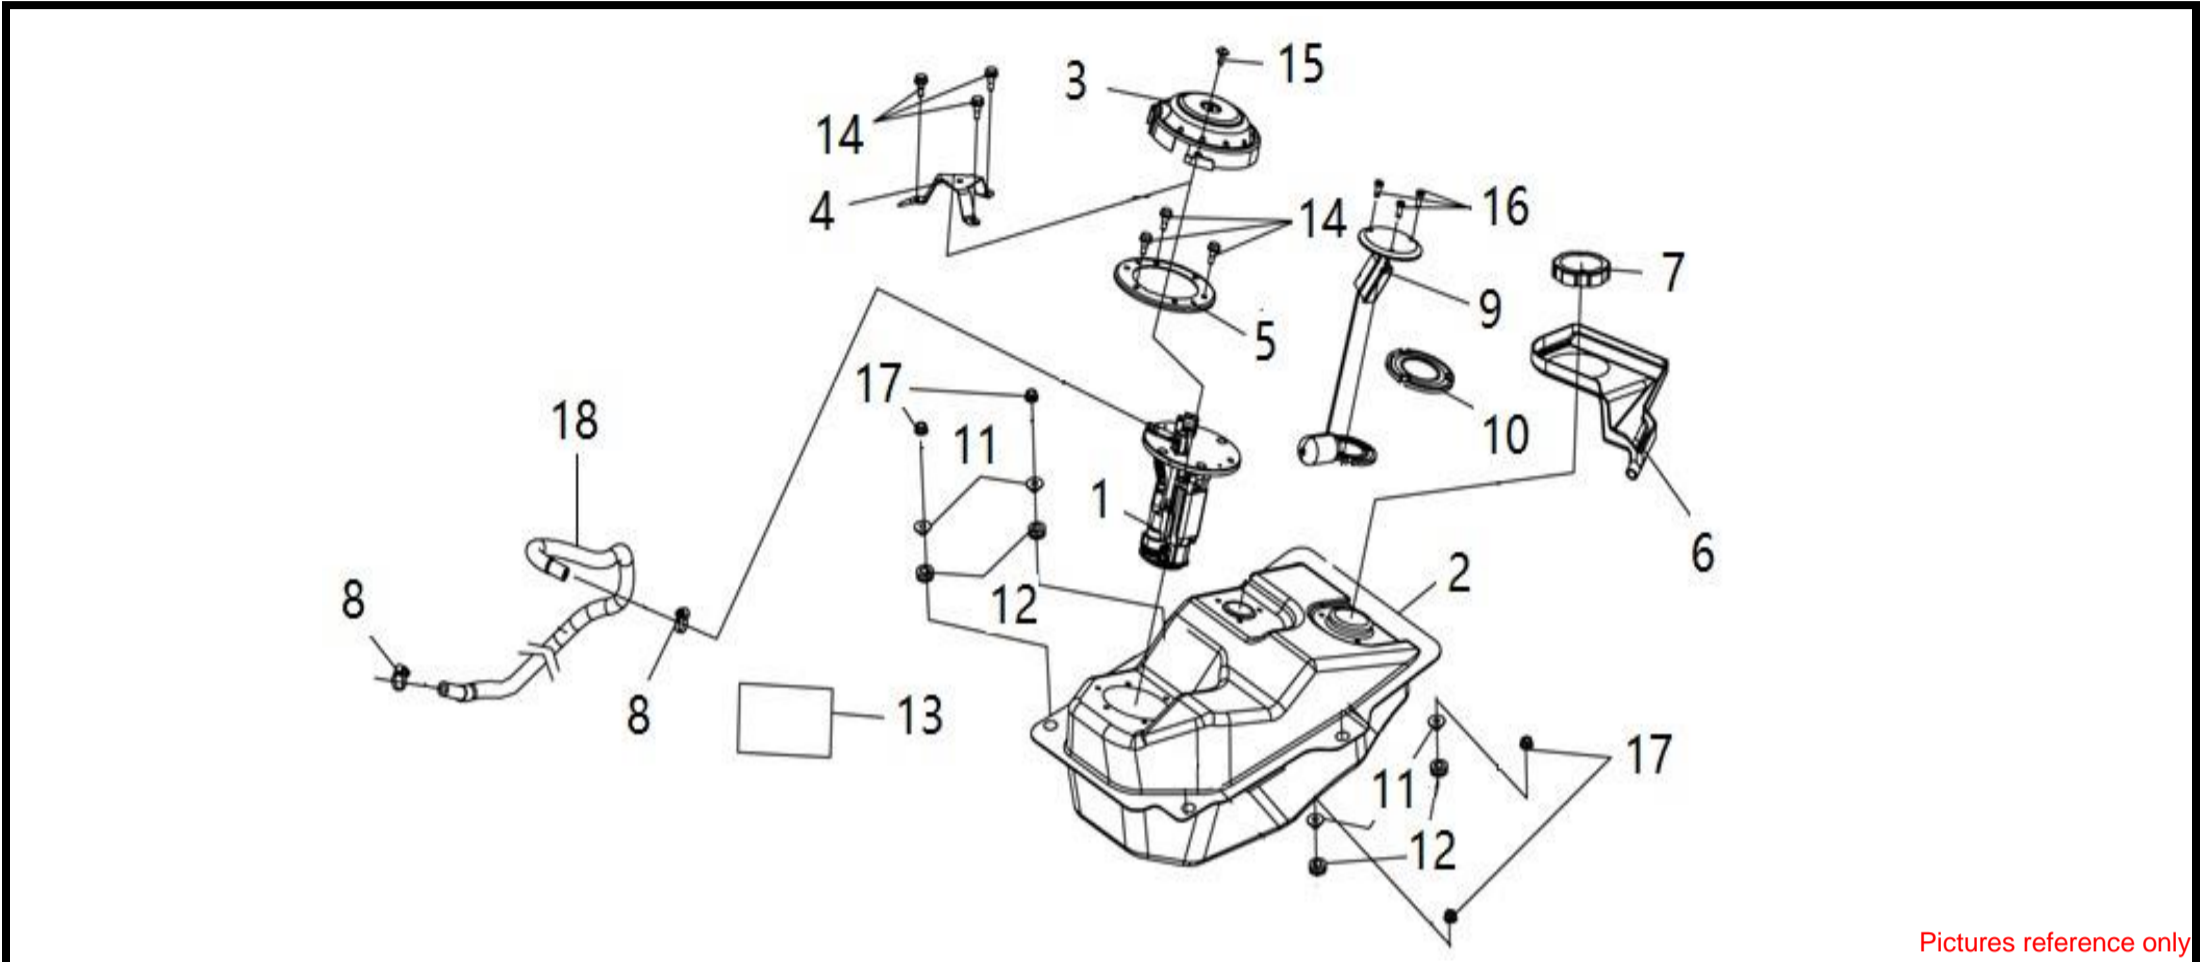

FUEL TANK ASSY - FUEL PUMP ASSY

Pictures reference only

NO	Parts Number	Parts Name	QTY	Remark
1	16700-FSA-0002	Fuel Pump Ass'y	1	
1.1	16711-VE1-0000	Fuel Filter	1	
2	17500-VF3-000	Fuel Tank Comp.	1	
3	17501-VE1-0002	Fuel Tank Top Cover	1	
4	17502-VE1-0000	Fuel Pump Stay A	1	
5	17503-VE1-0000	Fuel Pump Stay B	1	
6	17504-VF3-0000	Fuel Tank Cover	1	
7	17620-VA3-0000	Fuel Filler Cap Ass'y	1	
8	19505-F81-000	Hose Clamp	2	
9	37800-VF3-000	Fuel Unit Ass'y	1	
10	37801-X01-0001	Base Packing	1	
11	80107-VE1-0000	Fuel Tank Collar	4	
12	80108-VE1-0000	Fuel Tank Rubber	4	
13	81219-VB1-0000	Washing Motor Caution Label	1	
14	90116-VVE-0001	Fuel Unit Bolt	6	
15	90118-T15-900	Washer Screw 5*14 mm	1	
16	93892-05012-08	Washer Screw 5*12 mm	3	
17	94050-06080	Flange Nut 6 mm	4	
18	17508-VF3-000	FUEL HOSE	1	

●Please check the color & stripe information according to the color index !