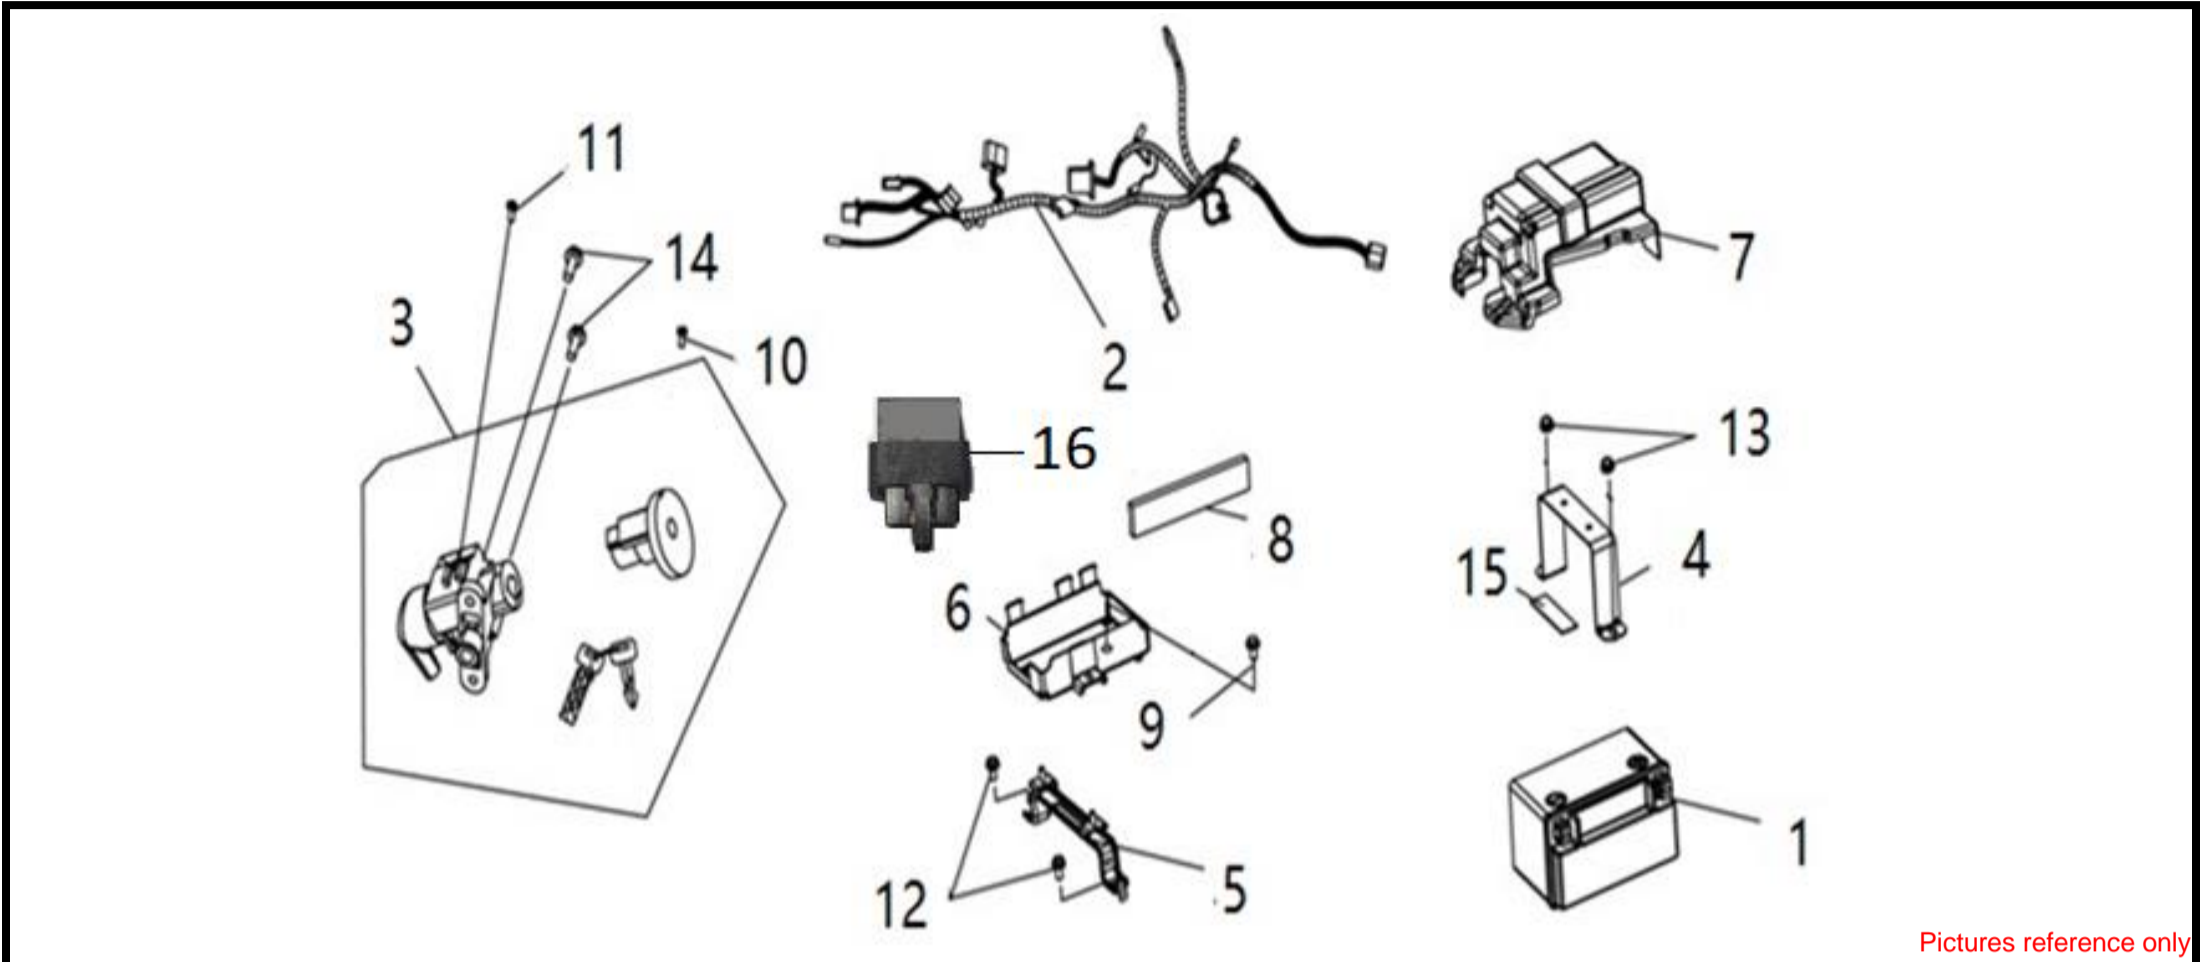

●Please check the color & stripe information according to the color index !

KEY SET - WIRE HARNESS

Pictures reference only

NO	Parts Number	Parts Name	QTY	Remark
1	AC-YTX7A-BS(HW)	Battery Assy (YTX7A-Bs)	1	
2	32100-VFA-000-VN	Wire Harness	1	
3	35010-VF3-000	Key Set	1	
4	50324-VF3-000	Battery Band	1	
5	50325-VF3-000	Battery Case Stay Comp.	1	
6	50327-VF3-000	Battery Case	1	
7	80102-VF3-000	Battery Cover	1	
8	83619-VF3-000	Battery Band Sponge	1	
9	90110-G22-0001	Special Screw 6*14 mm	1	
10	93891-05008-08	Screw Washer 5*8 mm	1	
11	93892-05012-08	Washer Screw 5*12 mm	1	
12	95801-06012-07	Flange Bolt 6X12 mm	2	
13	94050-06080	Flange Nut 6 Mm	2	
14	95801-06018-07	Flange Bolt 6*18 mm	2	
15	83619-VF3-000	Battery Band Sponge	1	
16	3850A-HLA-100-A2	Elec. Relay Ass'y	3	