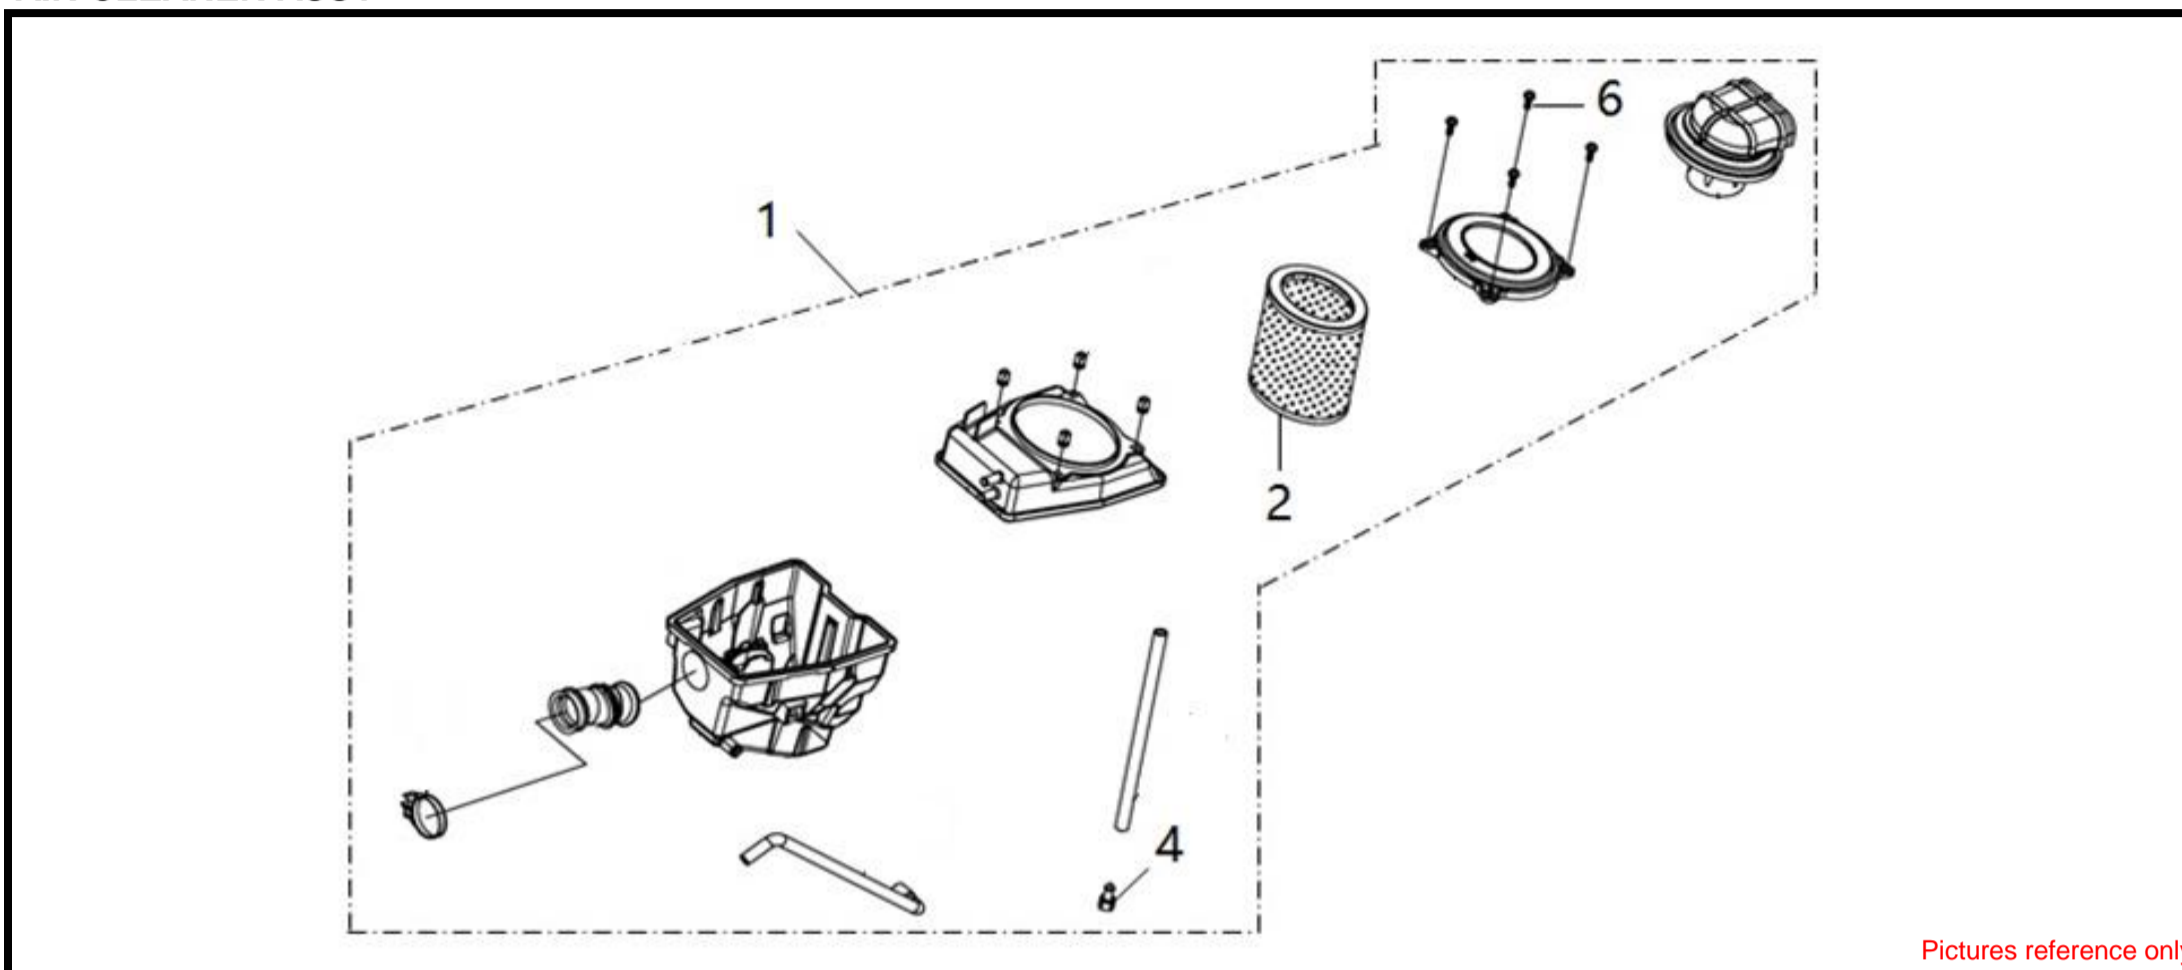

F25

AIR CLEANER ASSY

VF3i LE - GA18DV-MY (VFD)

Pictures reference only

NO	Parts Number	Parts Name	QTY	Remark
1	17200-VFA-000	Air Cleaner Ass'y	1	
2	17211-B9A-000	Air/C Element Comp.	1	
4	1737A-VUH-0000	Air/C Tube Plug Assy	1	
6	93891-05016-07	Washer Screw 5*16 mm	4	

●Please check the color & stripe information according to the color index !