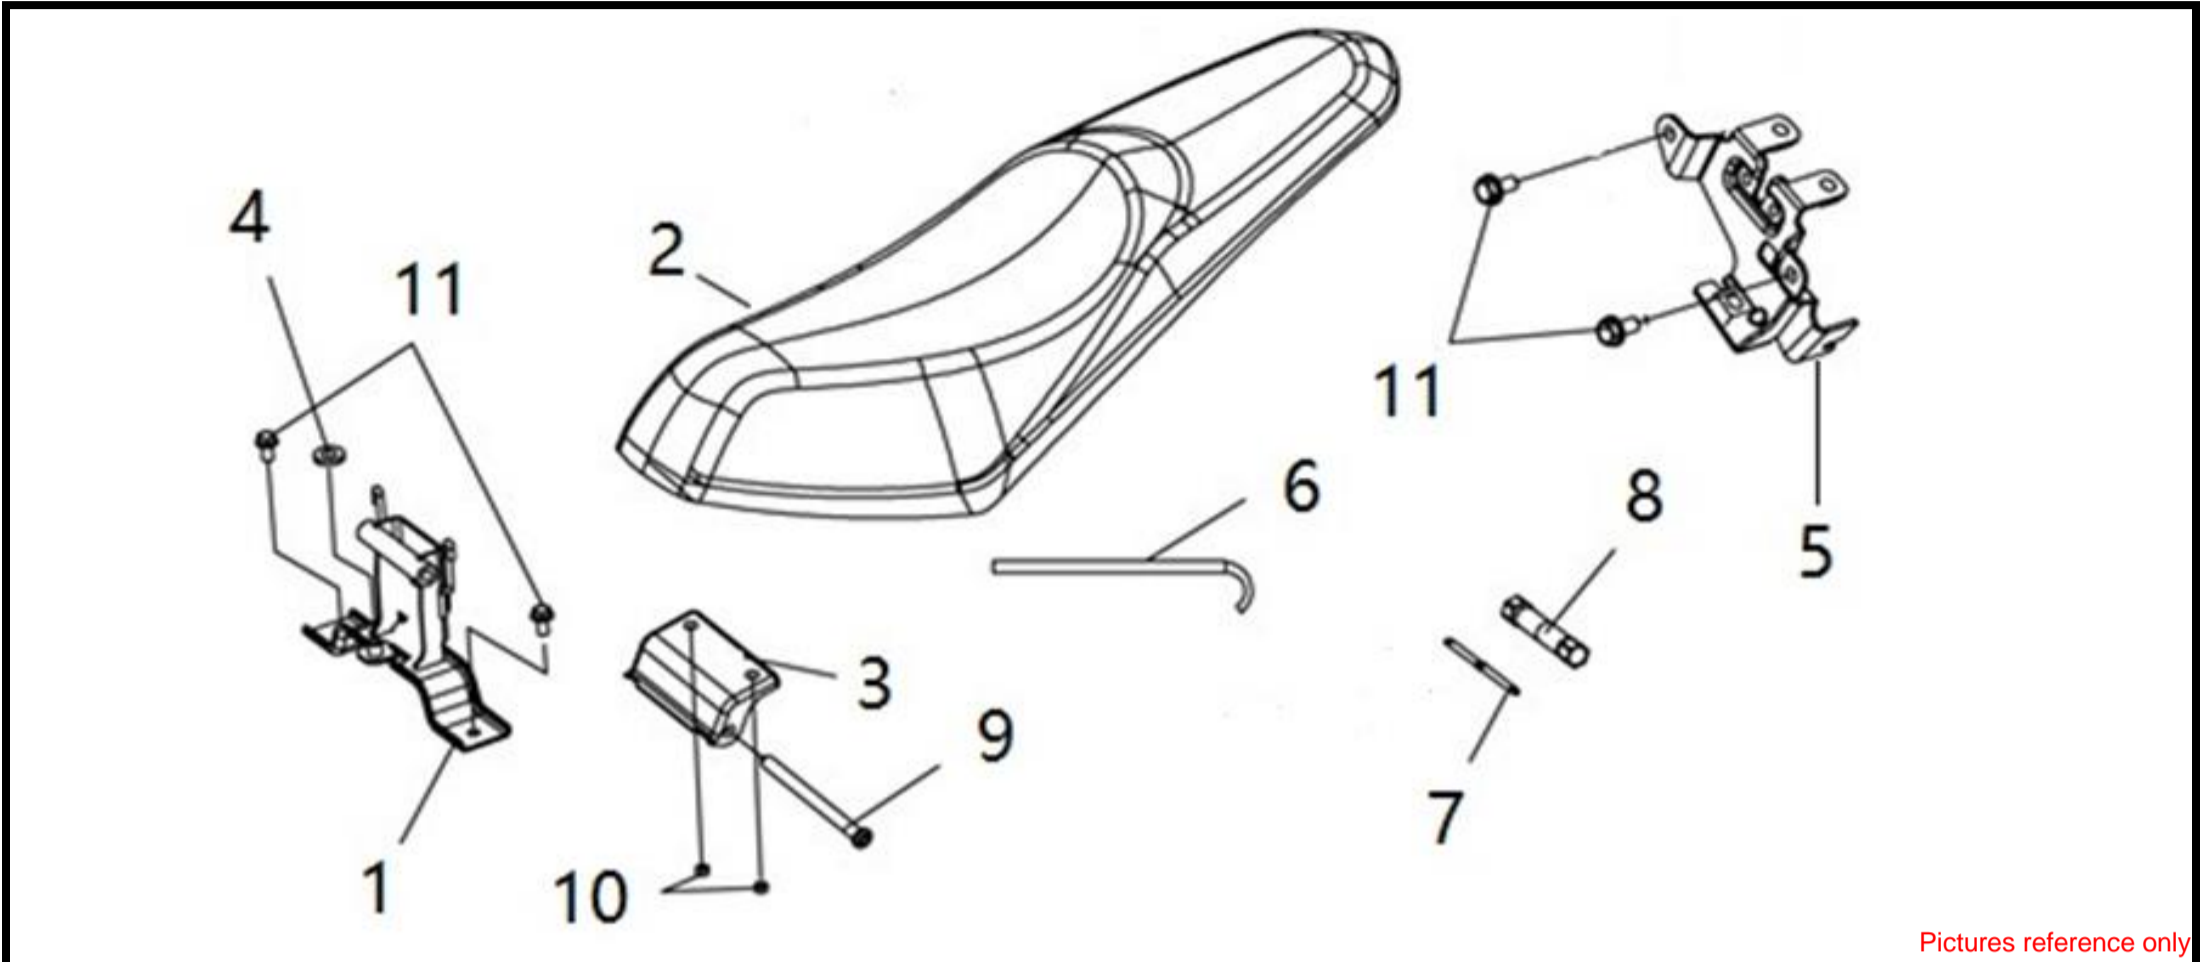

●Please check the color & stripe information according to the color index !

DOUBLE SEAT COMP

Pictures reference only

NO	Parts Number	Parts Name	QTY	Remark
1	77110-VF3-000	Seat Hinge Stay	1	
2	77200-VF3-900	Double Seat Comp (BK-001L)	1	
3	77201-T36-000	Seat Hinge	1	
4	77226-M3F-0000	Damp Rubber	1	
5	77235-VF3-000	Seat Catch Comp.	1	
6	77245-VF3-000	Seat Lock Cable	1	
7	89102-VWA-0000	Drive Plus Minus 2	1	
8	89216-A02-0100	Spring Plug Virech	1	
9	90105-T36-000	Hinge Pin	1	
10	94050-05080	Flange Nut 5 mm	2	
11	95801-06012-07	Flange Bolt 6X12 mm	4	