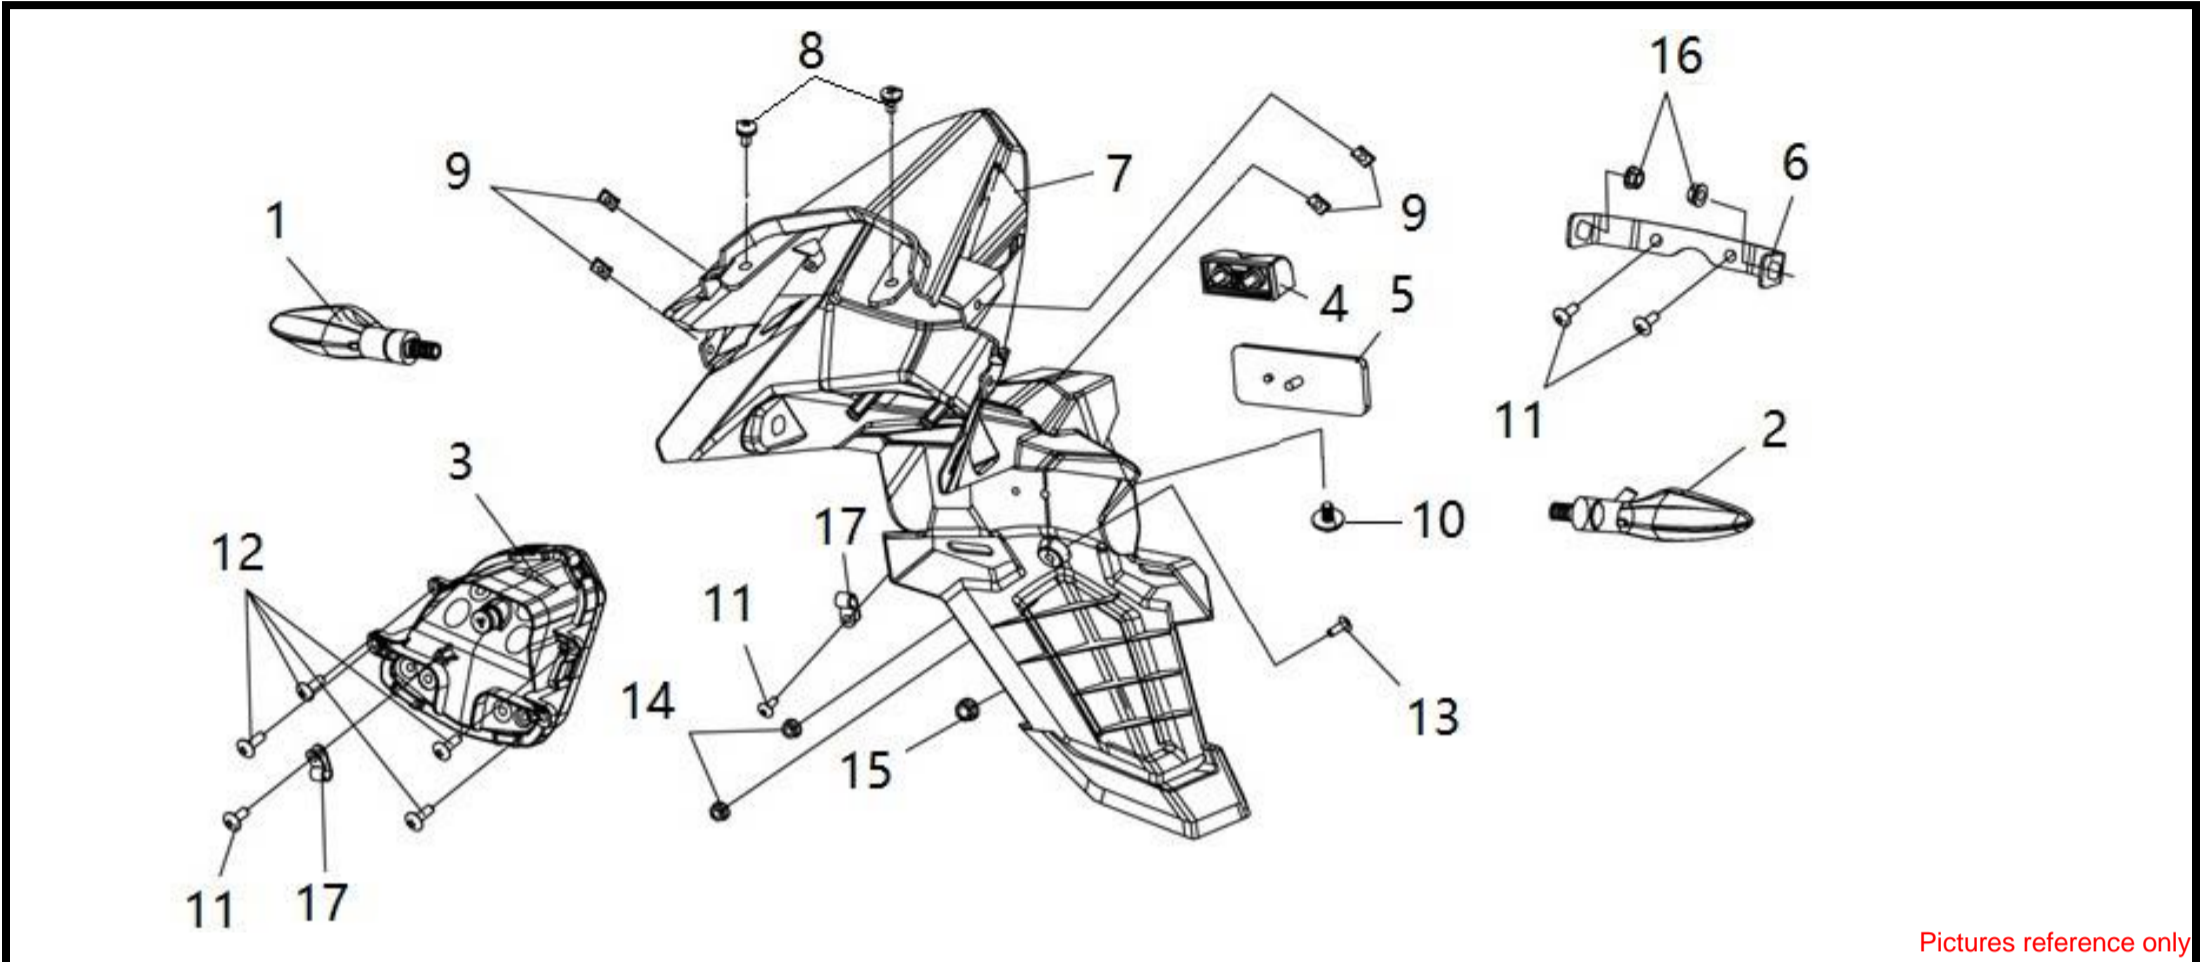

TAIL LIGHT ASSY - RR. FENDER

Pictures reference only

NO	Parts Number	Parts Name	QTY	Remark
1	33600-VF3-000-VN	Rr. R Winker Ass'y	1	
2	33650-VF3-000-VN	Rr.L Winker Ass'y	1	
3	33700-VF3-000-VN	Tail Light Ass'y	1	
4	33740-BDA-000	License Light Ass'y	1	
5	33741-VT5-0000	Rr. Reflex Reflector	1	
6	50162-VF3-000	Rr. Fender Brkt.	1	
7	80100-VF3-000	Rr. Fender	1	
8	90110-G22-0001	Special Screw 6*14 mm	2	
9	90302-SA4-003B	Nut Spring 4 mm	4	
10	93404-06012-07	Washer Bolt 6X12 mm	1	
11	93903-34320	Tapping Screw 4*12 mm	4	
12	93903-34480	Tapping Screw 4*16 mm	4	
13	93903-44480	Tapping Screw 4*16 mm	1	
14	94050-04080	Flange Nut 4 mm	2	
15	94050-05080	Flange Nut 5 mm	1	
16	94050-10080	Flange Nut 10 mm	2	
17	94592-A5W-0000	Cable Clamp (1/4)	1	

●Please check the color & stripe information according to the color index !