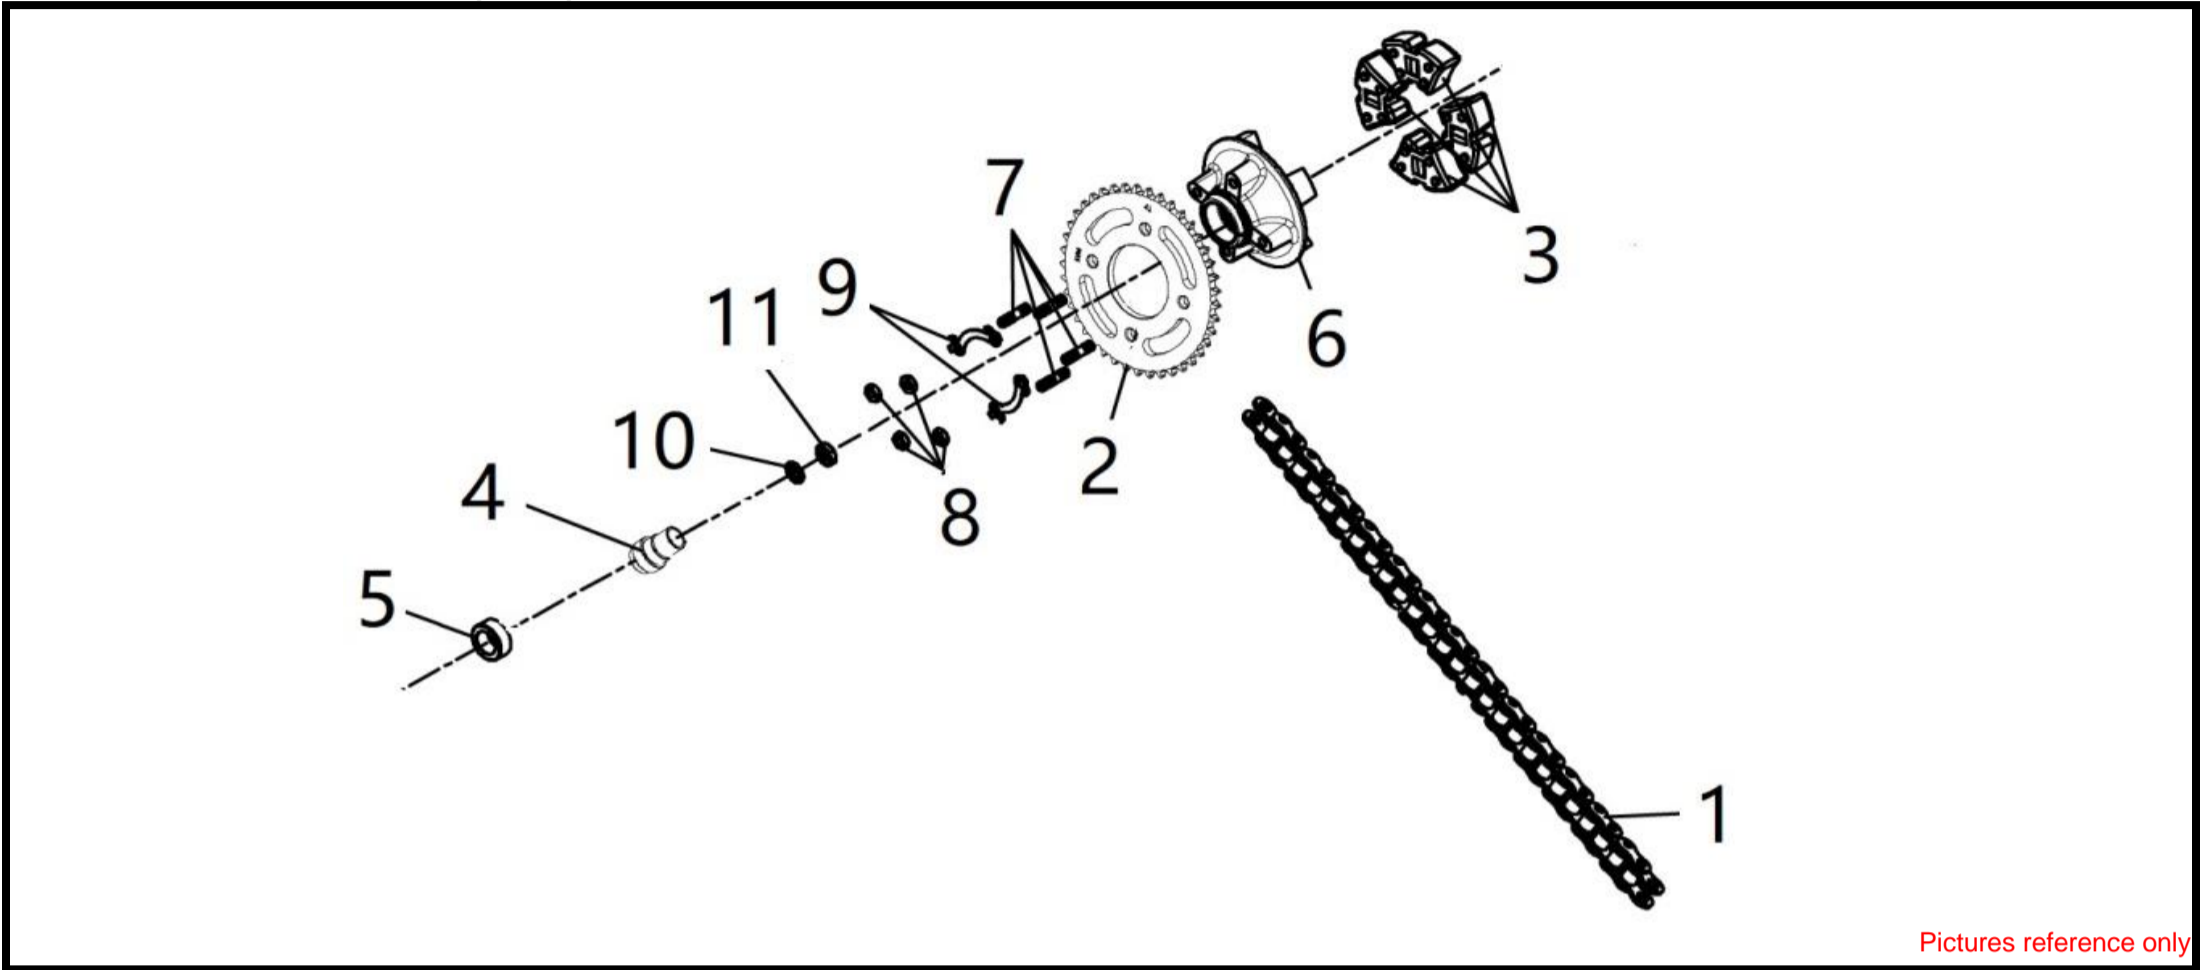

DRIVER CHAIN SYM 428H(124L)

Pictures reference only

NO	Parts Number	Parts Name	QTY	Remark
1	40530-VF3-000	Driver Chain Sym 428H (124L)	1	
2	41201-VF3-000	Final Driven Sprocket	1	
3	41241-B8G-000-A	Rr. Wheel Damper	1set	1set = 4pcs
4	42303-B7A-900	Rear Axle Sleeve	1	
5	42304-B7A-000	Rr. Lh Wheel Side Collar	1	
6	42610-VF3-000	Final Driven Flange	1	
7	90110-BD2-000	Stud Bolt 10X23 mm	4	
8	90305-BD2-000-K1	U Nut 10 mm	4	
9	90522-B8G-000	Tongued Washer 1.2 mm	2	
10	91252-B8G-000	Oil Seal 30X47X7 mm	2	
11	96150-60050-10-VN	Radial Ball Bearing 6005 U	1	

●Please check the color & stripe information according to the color index !