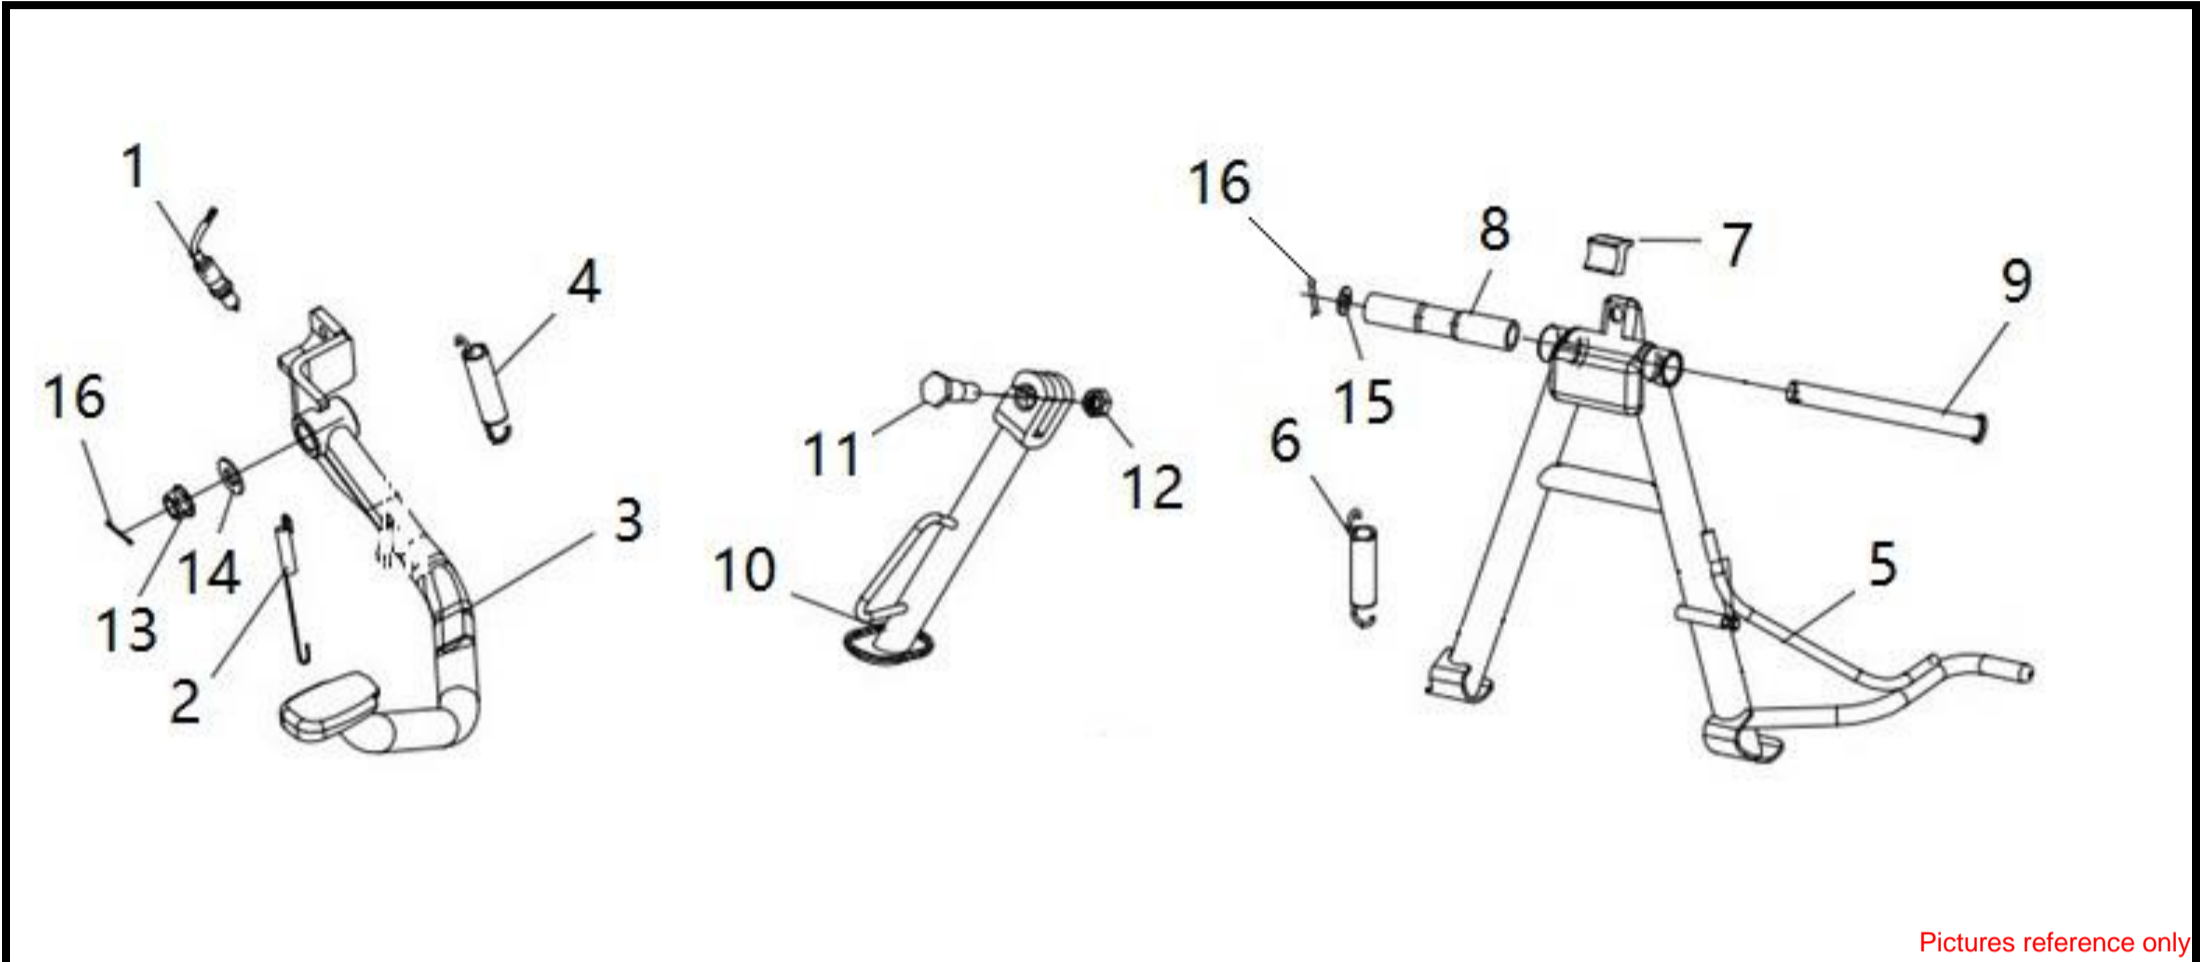

MAIN STAND COMP

Pictures reference only

NO	Parts Number	Parts Name	QTY	Remark
1	35350-VBA-0000	Rr. Stop Sw. Ass'y	1	
2	35357-SA5-900	Stop Sw. Spring	1	
3	46500-VF3-900	Rr. Brake Pedal Comp.	1	Black
4	46514-X04-0000	Brk. Pedal Spring	1	
5	50500-VF3-000	Main Stand Comp.	1	
6	50522-VF3-000	Main Stand Spg. D.	1	
7	50524-M8Q-0000	Stand Stopper Rubber	1	
8	50525-VBC-0000	Stand Distance Collar	1	
9	50526-VF3-010	Main Stand Pivot Bolt	1	
10	50530-VF3-000	Side Stand Bar Comp.	1	
11	90108-B06-0001	Side Stand Pivot Bolt	1	
12	94002-10070-0S	Hex Nut 10 Mm	1	
13	94050-10070	Flange Nut 10 mm	1	
14	94101-10700	Washer Plain 10 mm	1	
15	94102-12800	Plain Washer 12 mm	1	
16	94201-20200	Split Pin 2.0X20 mm	2	

●Please check the color & stripe information according to the color index !