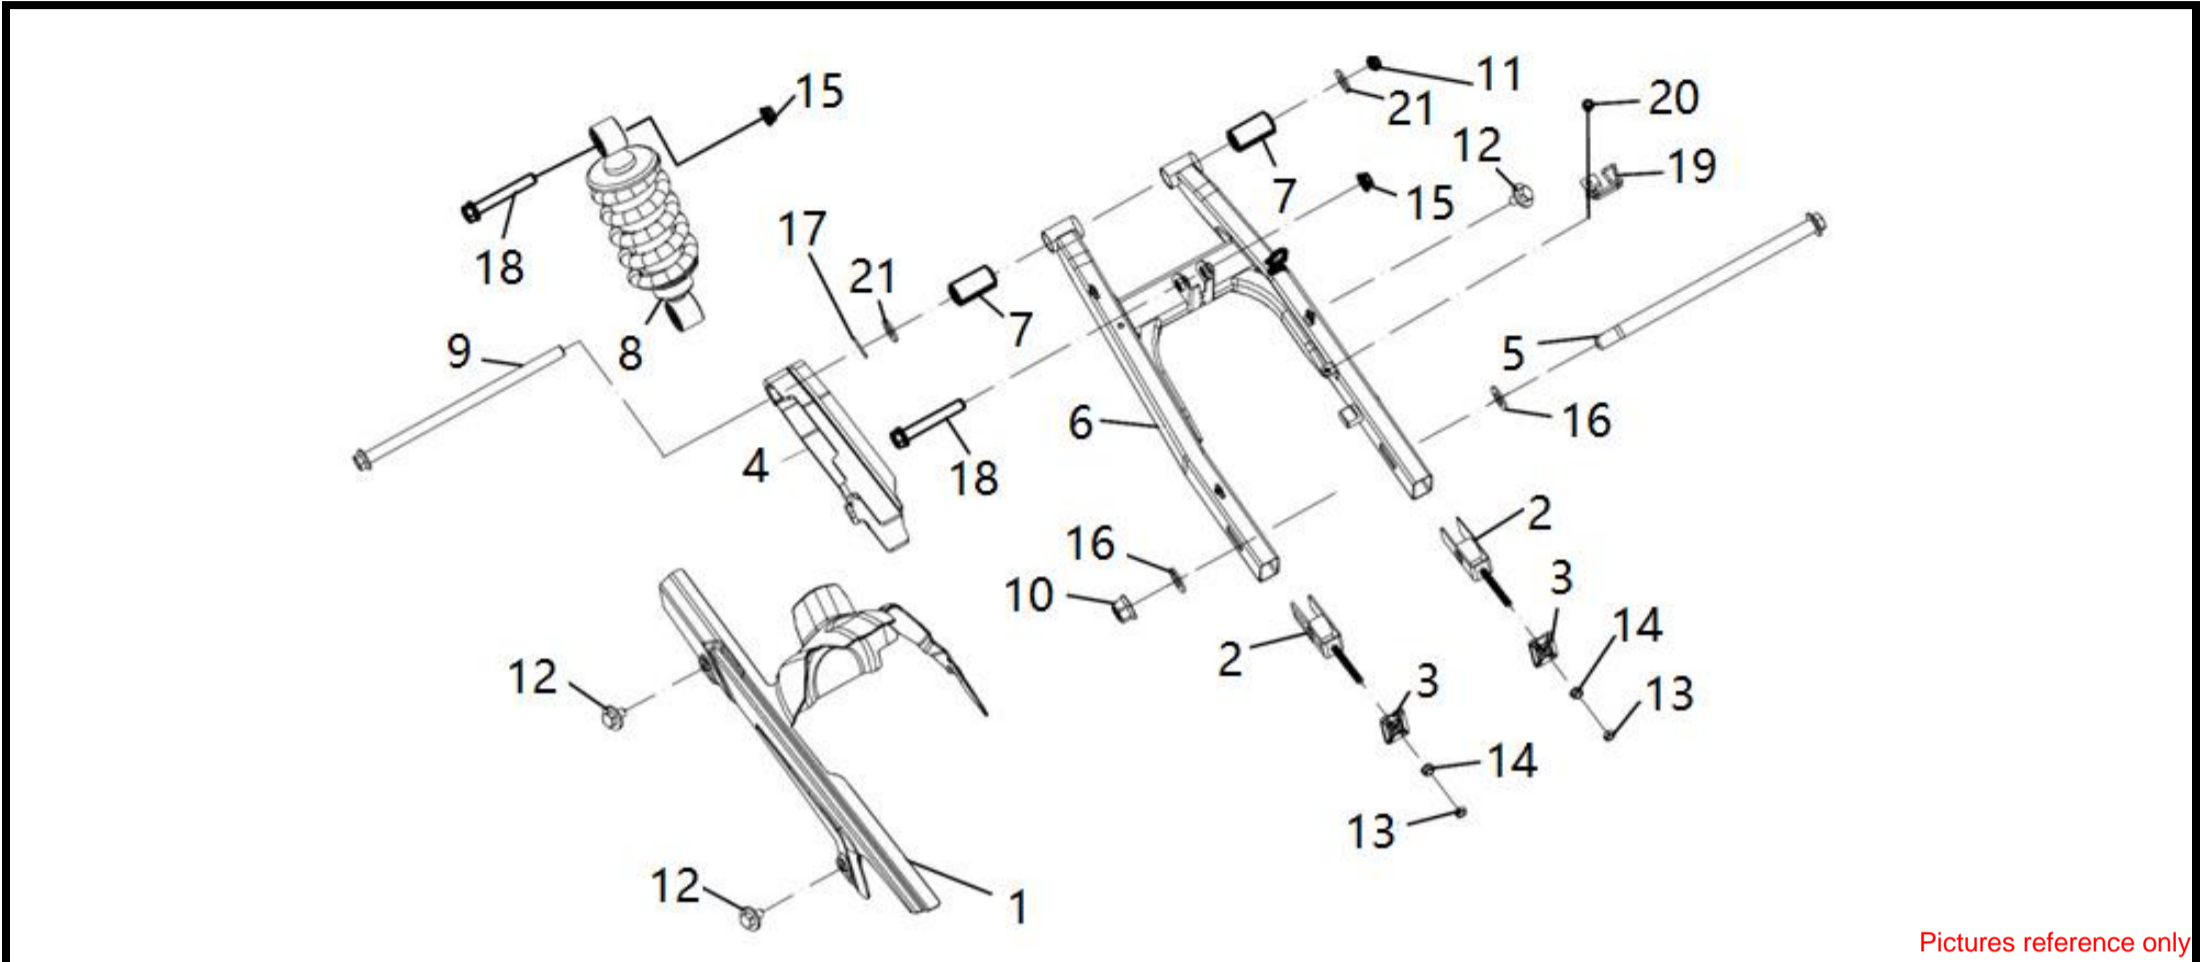

RR. FORK COMP

Pictures reference only

NO	Parts Number	Parts Name	QTY	Remark
1	40510-VF3-000	Chain Cover	1	
2	40543-VF3-000	Chain Adjuster	2	
3	40546-VF3-000-SV	Rr. Fork End Cap	2	
4	40591-VF3-000	Chain Slider	1	
5	42301-VF3-000	Rr. Wheel Axle	1	
6	52100-VF3-000	Rr. Fork Comp (BLACK)	1	
7	52147-KK3-8300	Rear Fork Rubber Bush	2	
8	52400-VF3-000	Rr. Cushion Ass'y (BLACK)	1	
9	90121-B9A-000	Rr Fork Pivot Bolt	1	
10	90304-B7A-000	Rr. Axle U Nut 16 mm	1	
11	90305-GE8-003	U Nut 14 mm	1	
12	93404-06012-07	Washer Bolt 6X12 mm	3	
13	94001-08000-0S	Hex Nut 8 mm	2	
14	94050-08000	Flange Nut 8 mm	2	
15	94050-10070	Flange Nut 10 mm	2	
16	94101-16000	Plain Washer 16 mm	2	
17	94111-14800	Spr. Washer 14 mm	3	
18	95801-10065-07	Flange Bolt 10X65 mm	2	
19	43127-VF3-000	Rr. Brake Hose Clamp	1	
20	95801-06012-07	Flange Bolt 6X12 mm	1	
21	94101-VF3-000	Plain Washer 14 mm	2	

●Please check the color & stripe information according to the color index !