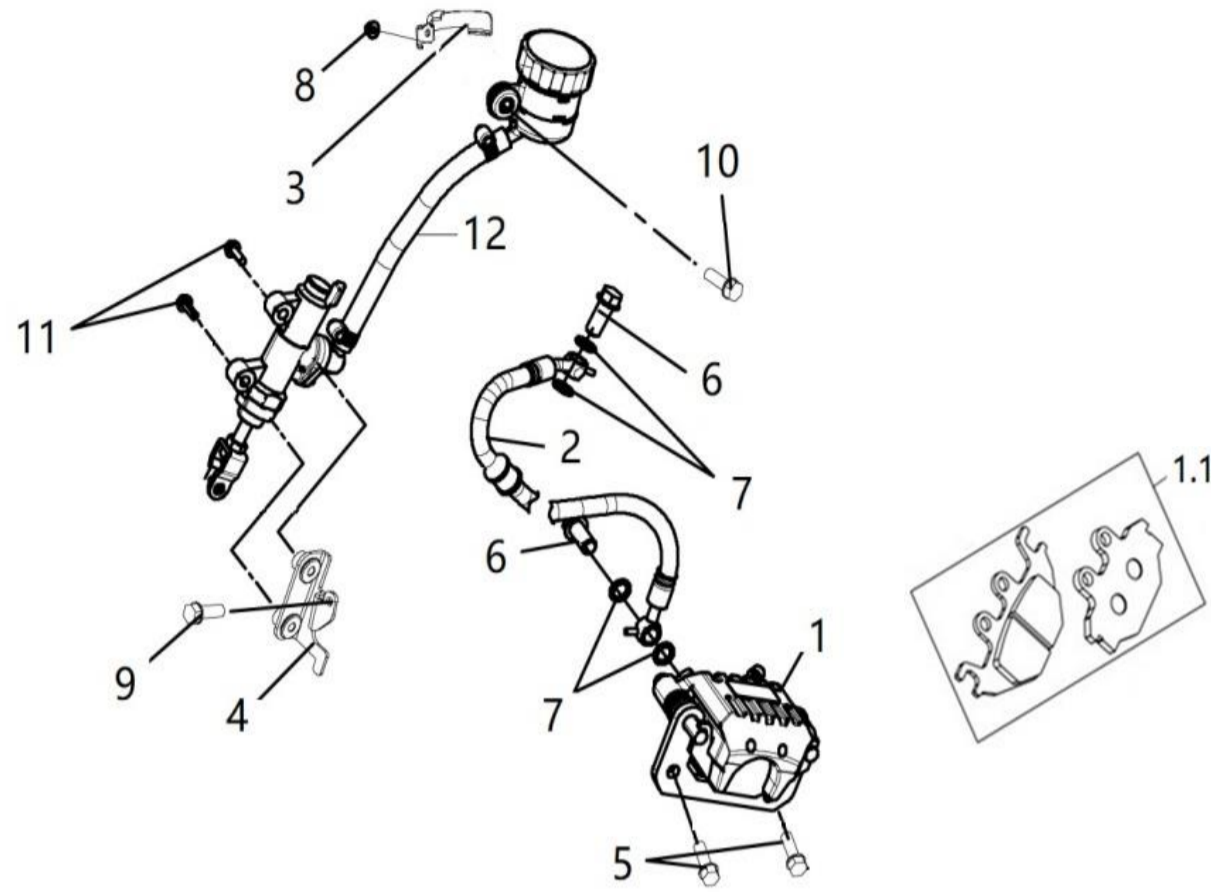

F18
CALIPER ASS'Y

VF3i LE - GA18DV-MY (VFD)

Pictures reference only

NO	Parts Number	Parts Name	QTY	Remark
1	43100-VF3-000-VN	Rr. Caliper Ass'y	1	
1.1	43108-BAA-000-A	Rear Pad Set	1	
2	43126-VF3-000-VN	Rr. Brk. Hose Ass'y	1	
3	50282-VF3-000	Brake Fluid Cup Brkt.	1	
4	50351-VF3-000	Foot Master Cylinder Stay Comp.	1	
5	90106-B7A-000	Flange Bolt 8X25 mm	2	
6	90145-MS9-611	Oil Bolt 10*22 mm	2	
7	90545-300-000	Oil Bolt Washer	4	
8	94050-05080	Flange Nut 5 mm	1	
9	95801-06012-07	Flange Bolt 6X12 mm	1	
10	95801-06016-07	Flange Bolt 6*16 mm	1	
11	95801-08032-07	Flange Bolt 8*32 mmn	2	
12	4650A-VF3-000-VN	Foot Master Cyl Assy	1	

●Please check the color & stripe information according to the color index !