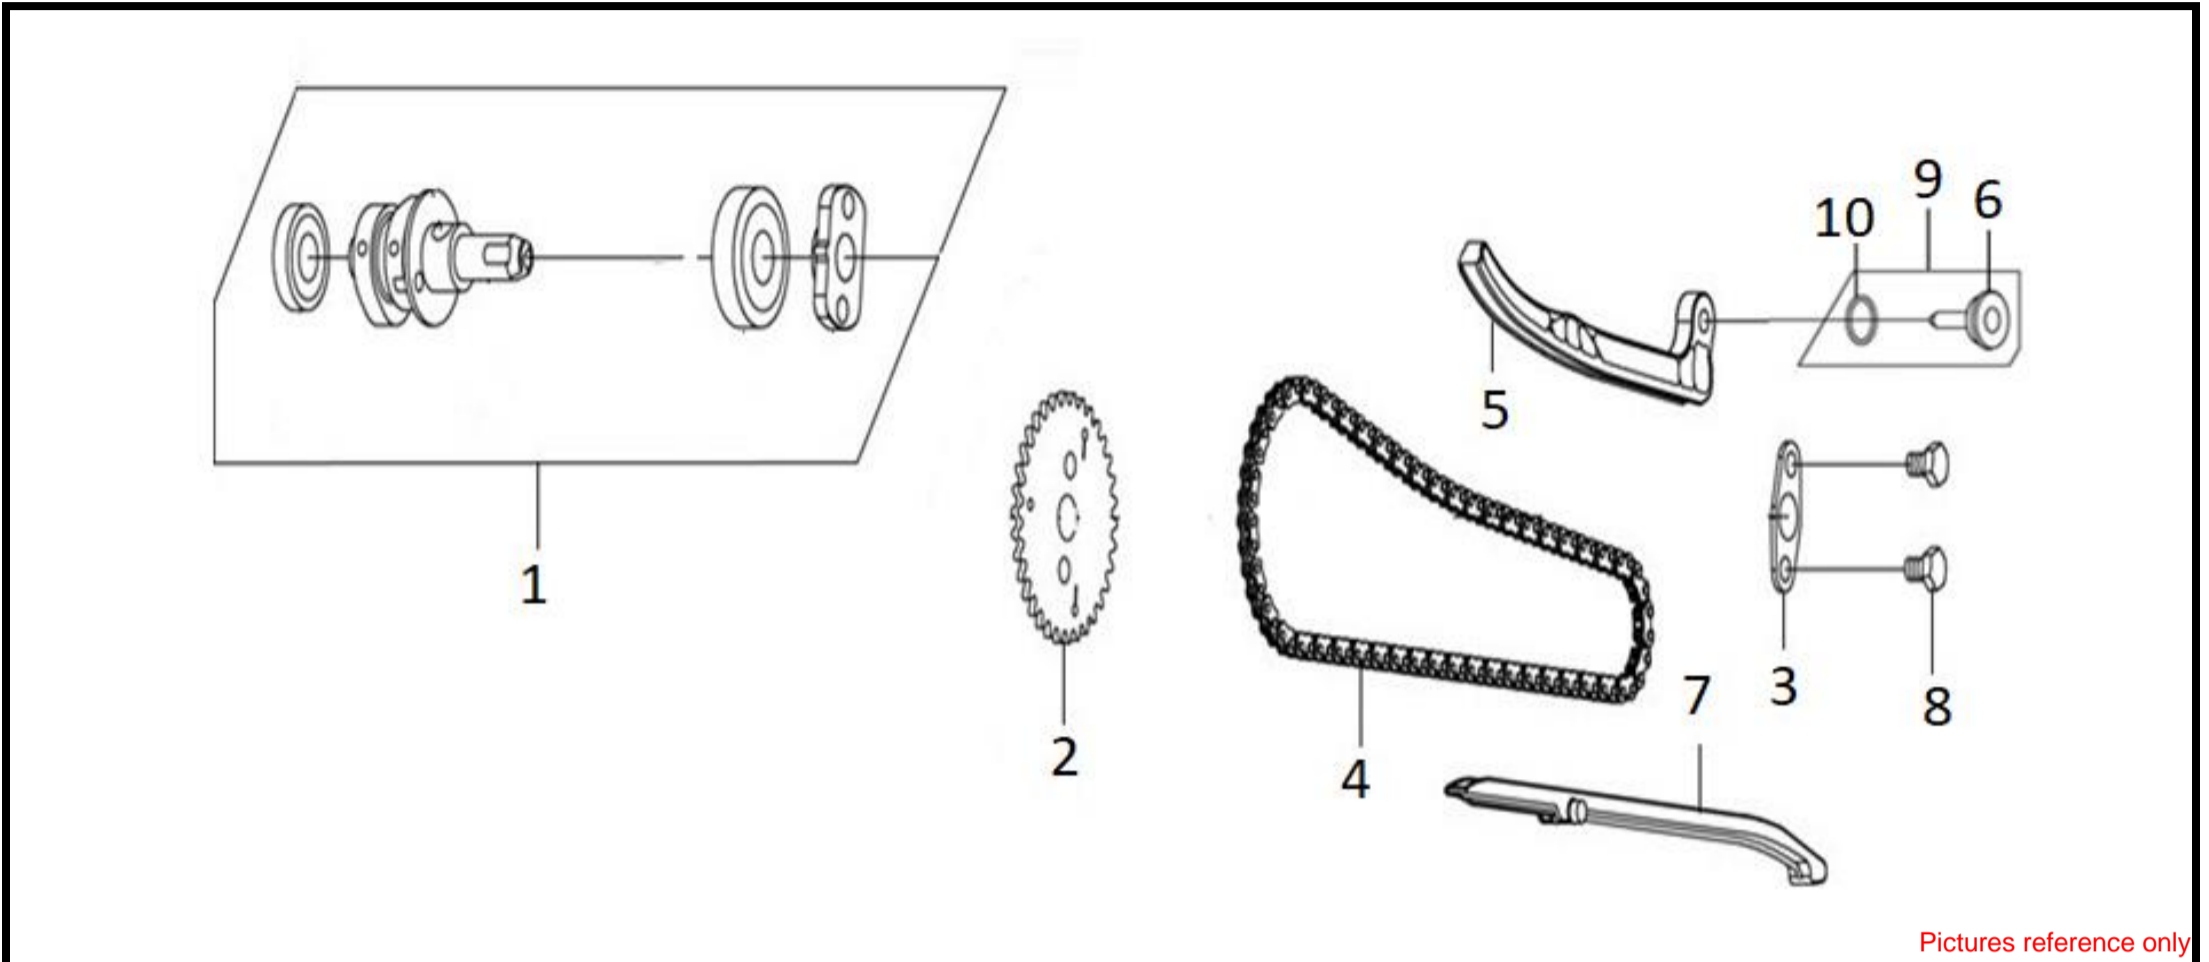

CAM SHAFT ASSY - SILENT CHAIN

Pictures reference only

NO	Parts Number	Parts Name	QTY	Remark
1	14100-VFA-000-VN	Cam Shaft Comp.	1	
2	14105-VJ6-0000	Cam Sprocket	1	
3	14106-VF3-000	Sprocket Washer	1	
4	1CD SCR X 94L	Cam Chain (94L)	1	
5	14510-F8A-0001-L1	Cam Chain Tensioner	1	
6	14531-M9Q-000	Pivot Cam Chain Tensioner	1	Gold Colour
6	14531-M9Q-0000	Pivot Cam Chain Tensioner	1	Silver Colour
7	14610-F8A-0001-L1	Cam Chain Guide	1	
8	90083-B12-000	Knock Bolt 6 mm	2	
9	1453A-M92-0000	Pivot Cam Chain Tensioner Ass'y	1	Silver Colour
10	91304-M9Q-000	O-Ring 15.2*1.5 mm	1	

●Please check the color & stripe information according to the color index !