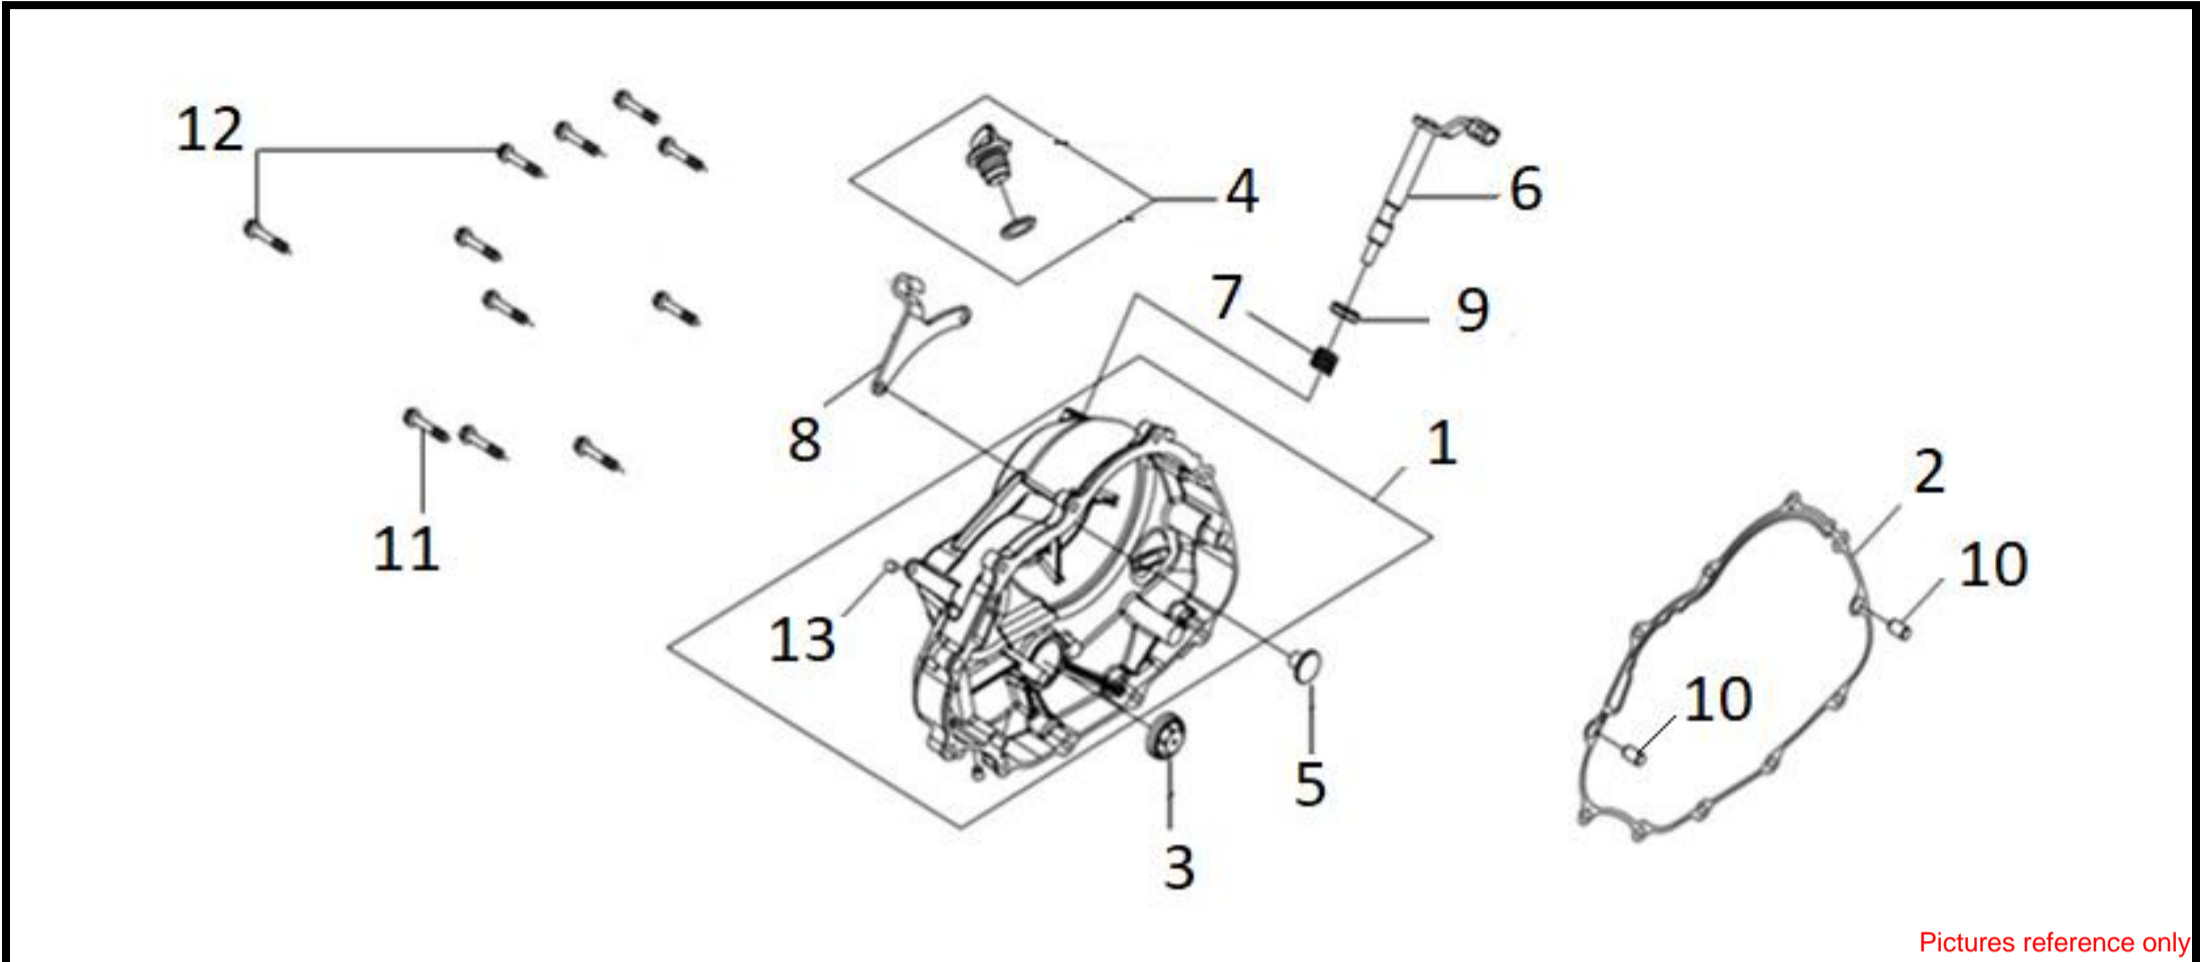

●Please check the color & stripe information according to the color index !

R. CRANK CASE COVER - OIL LEVEL GAUGE

Pictures reference only

NO	Parts Number	Parts Name	QTY	Remark
1	11330-VF3-000-KT	R. CRANK CASE COVER COMP(BK-501U/S)	1	KT - Black
2	11393-VF3-000	Right Case Cover Gasket	1	
3	15652-B9A-000	Oil Level Gauge	1	
4	1565A-B9A-000	Oil Filler Cap Ass'y	1	
5	22366-VF3-000	Clutch Lifter Rod	1	
6	22810-VF3-000-VN	Clutch Lever Comp.	1	
7	22815-BAD-000	Clutch Lever Spring	1	
8	22838-VF3-000	Clutch Wire Holder	1	
9	91205-KF0-003	Oil Seal 12*20*5 mm	1	
10	94301-08140	Dowel Pin 8*14 mm	2	
11	96001-06030-00	Sh. Flange Bolt 6*30 mm	9	
12	96001-06040-00	Sh. Flange Bolt 6*40 mm	2	
13	96205-06007	Cone Type Plug 6*7 mm	2	