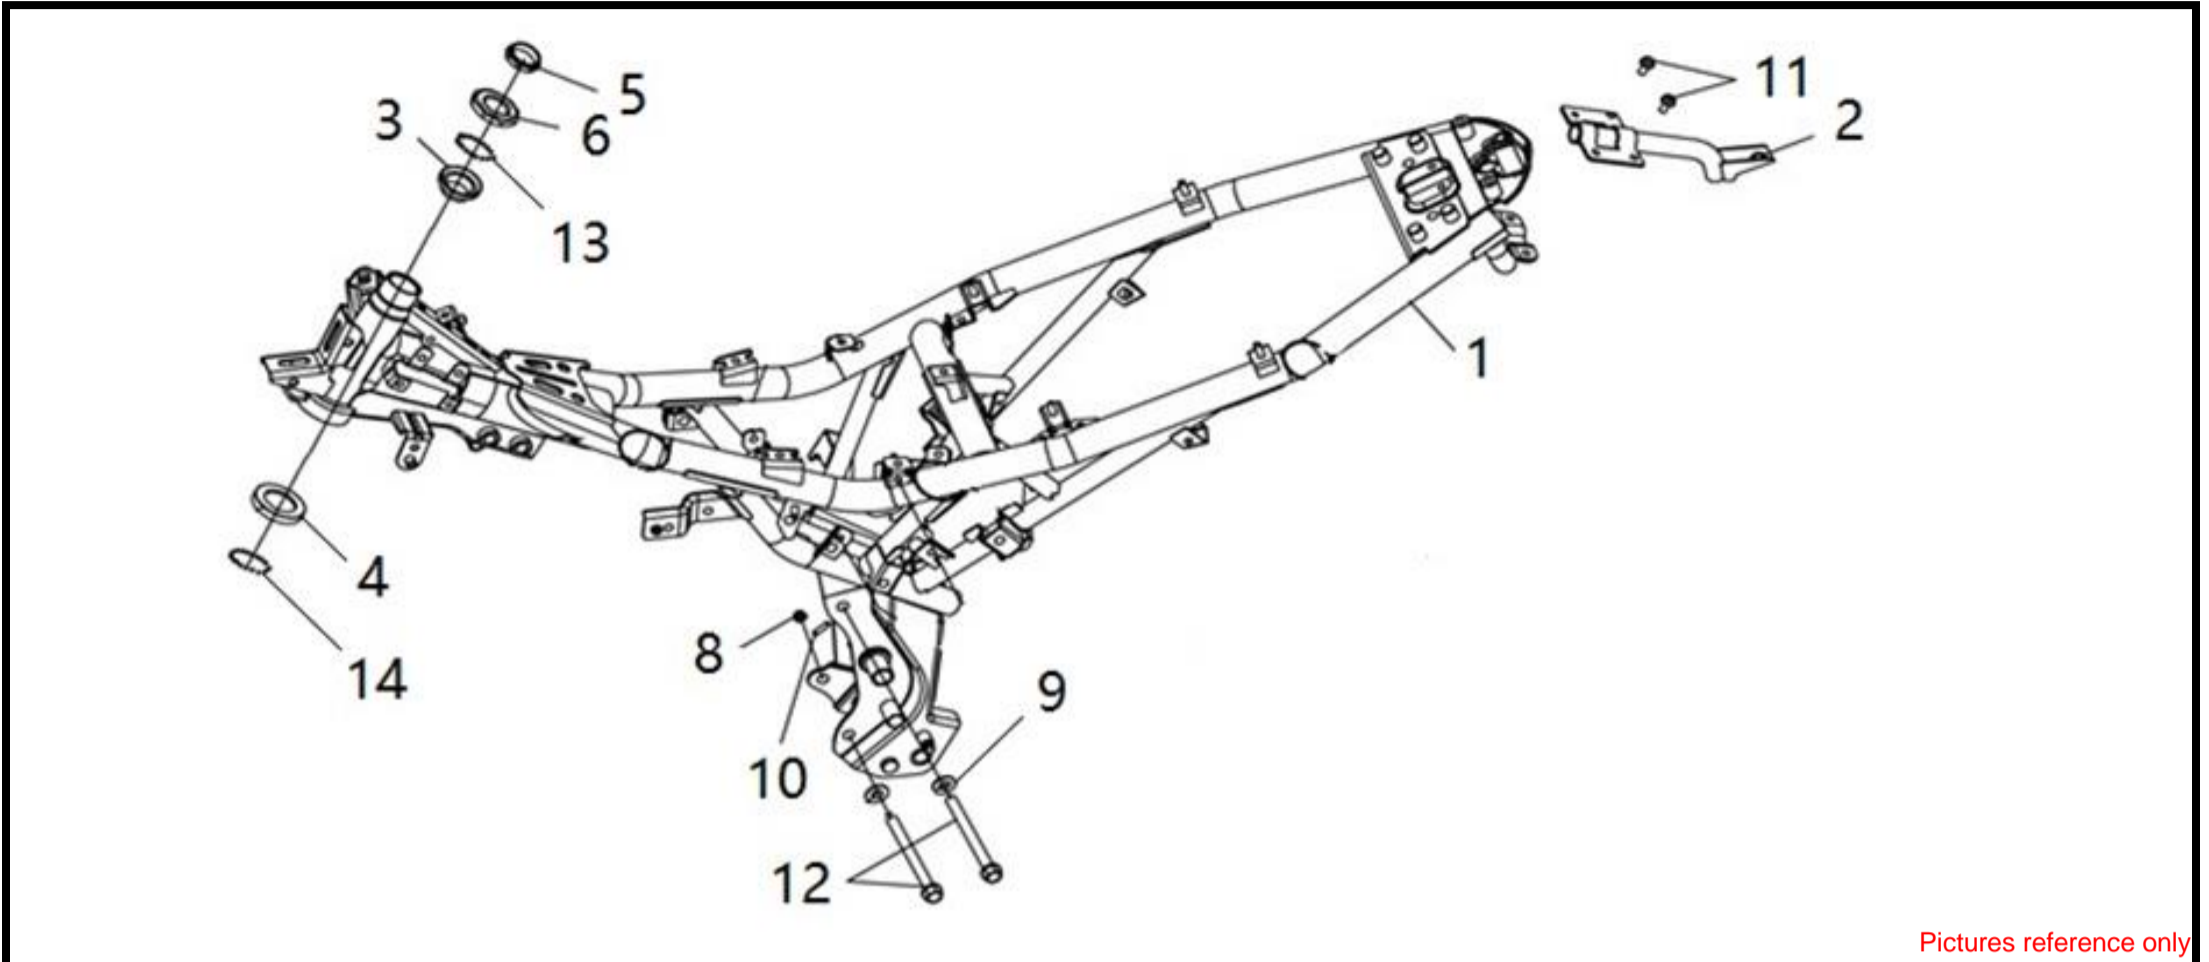

F23
FRAME BODY

VF3i LE - GA18DV-MY (VFD)

Pictures reference only

NO	Parts Number	Parts Name	QTY	Remark
1	50100-VF3-000-KC	Frame Body Comp.	1	
2	50199-VF3-000	Sub Pipe B Comp.	1	
3	50301-M9Q-000	Strg. Up Race Ball	1	
4	50302-M9Q-0000	Ball Race(Strg. Bot.)	1	
5	50306-M9Q-0000	Strg. Stem Lock Nut	1	
6	53211-M9Q-0000	Strg Top Cone Race	1	
8	94050-10070	Flange Nut 10 mm	1	
9	94101-10700	Washer Plain 10 mm	2	
10	94201-20200	Split Pin 2.0X20 mm	1	
11	95801-06012-07	Flange Bolt 6X12 mm	2	
12	95801-10110-07	Flange Bolt 10X110 mm	2	
13	50303-AAA-000	Ball Steel 5 #	26	
14	50304-AAA-000	Steel Ball 8 #	19	

●Please check the color & stripe information according to the color index !