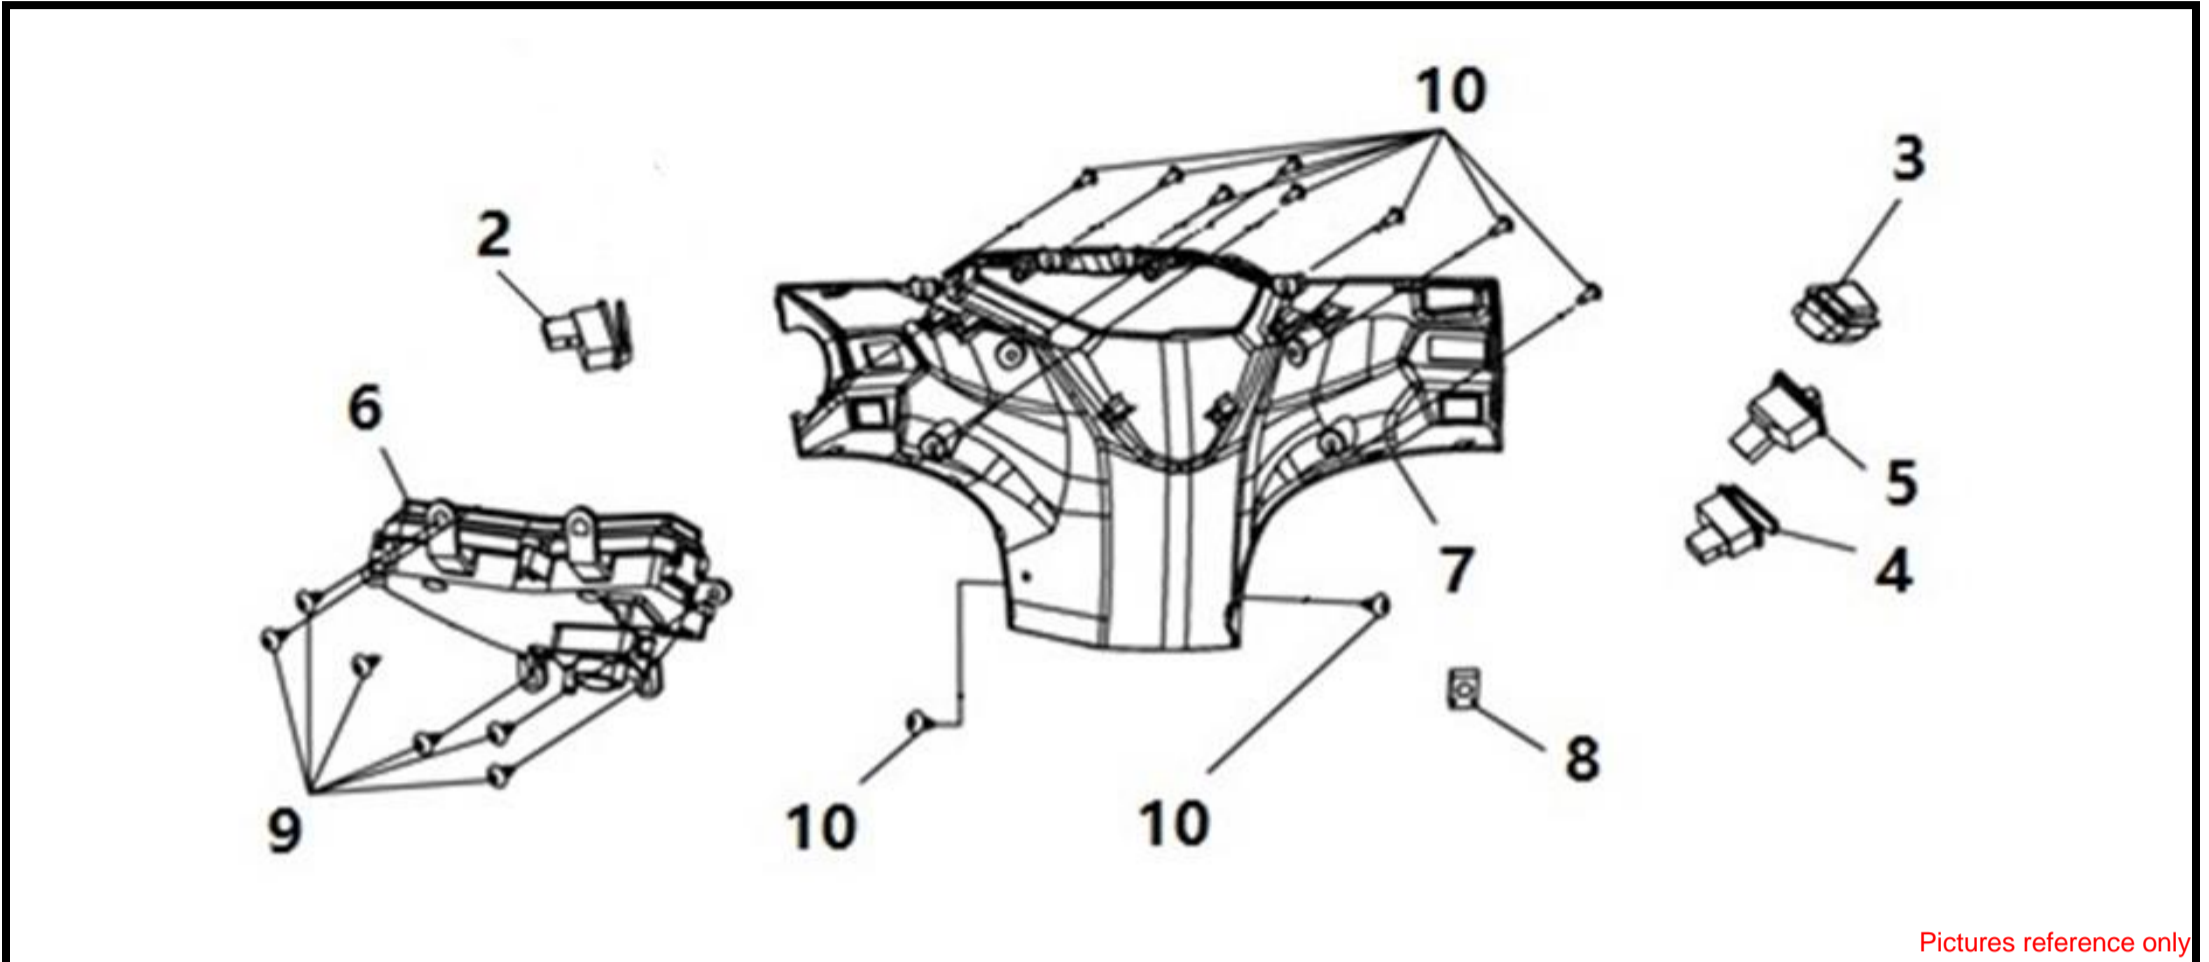

F02

VF3i LE - GA18DV-MY (VFD)

FR. HANDLE COVER - METER ASSY

Pictures reference only

NO	Parts Number	Parts Name	QTY	Remark
2	35160-KAS-0000	Start Sw. Unit	1	
3	35170-M9Q-0001	Dimmer . Passing Sw. Unit	1	
4	35180-KAS-0000	Horn Sw.Unit	1	
5	35200-M9Q-0001	Winker Sw. Unit	1	
6	37200-VFA-000-K2	Speedometer Assy	1	
7	53206-VF3-000	Rr. Handle Cover	1	
8	90302-SA4-003B	Nut Spring 4 mm	11	
9	93903-35220	Tapping Screw 5*12 mm	6	
10	93903-44480	Tapping Screw 4*16 mm	10	

●Please check the color & stripe information according to the color index !