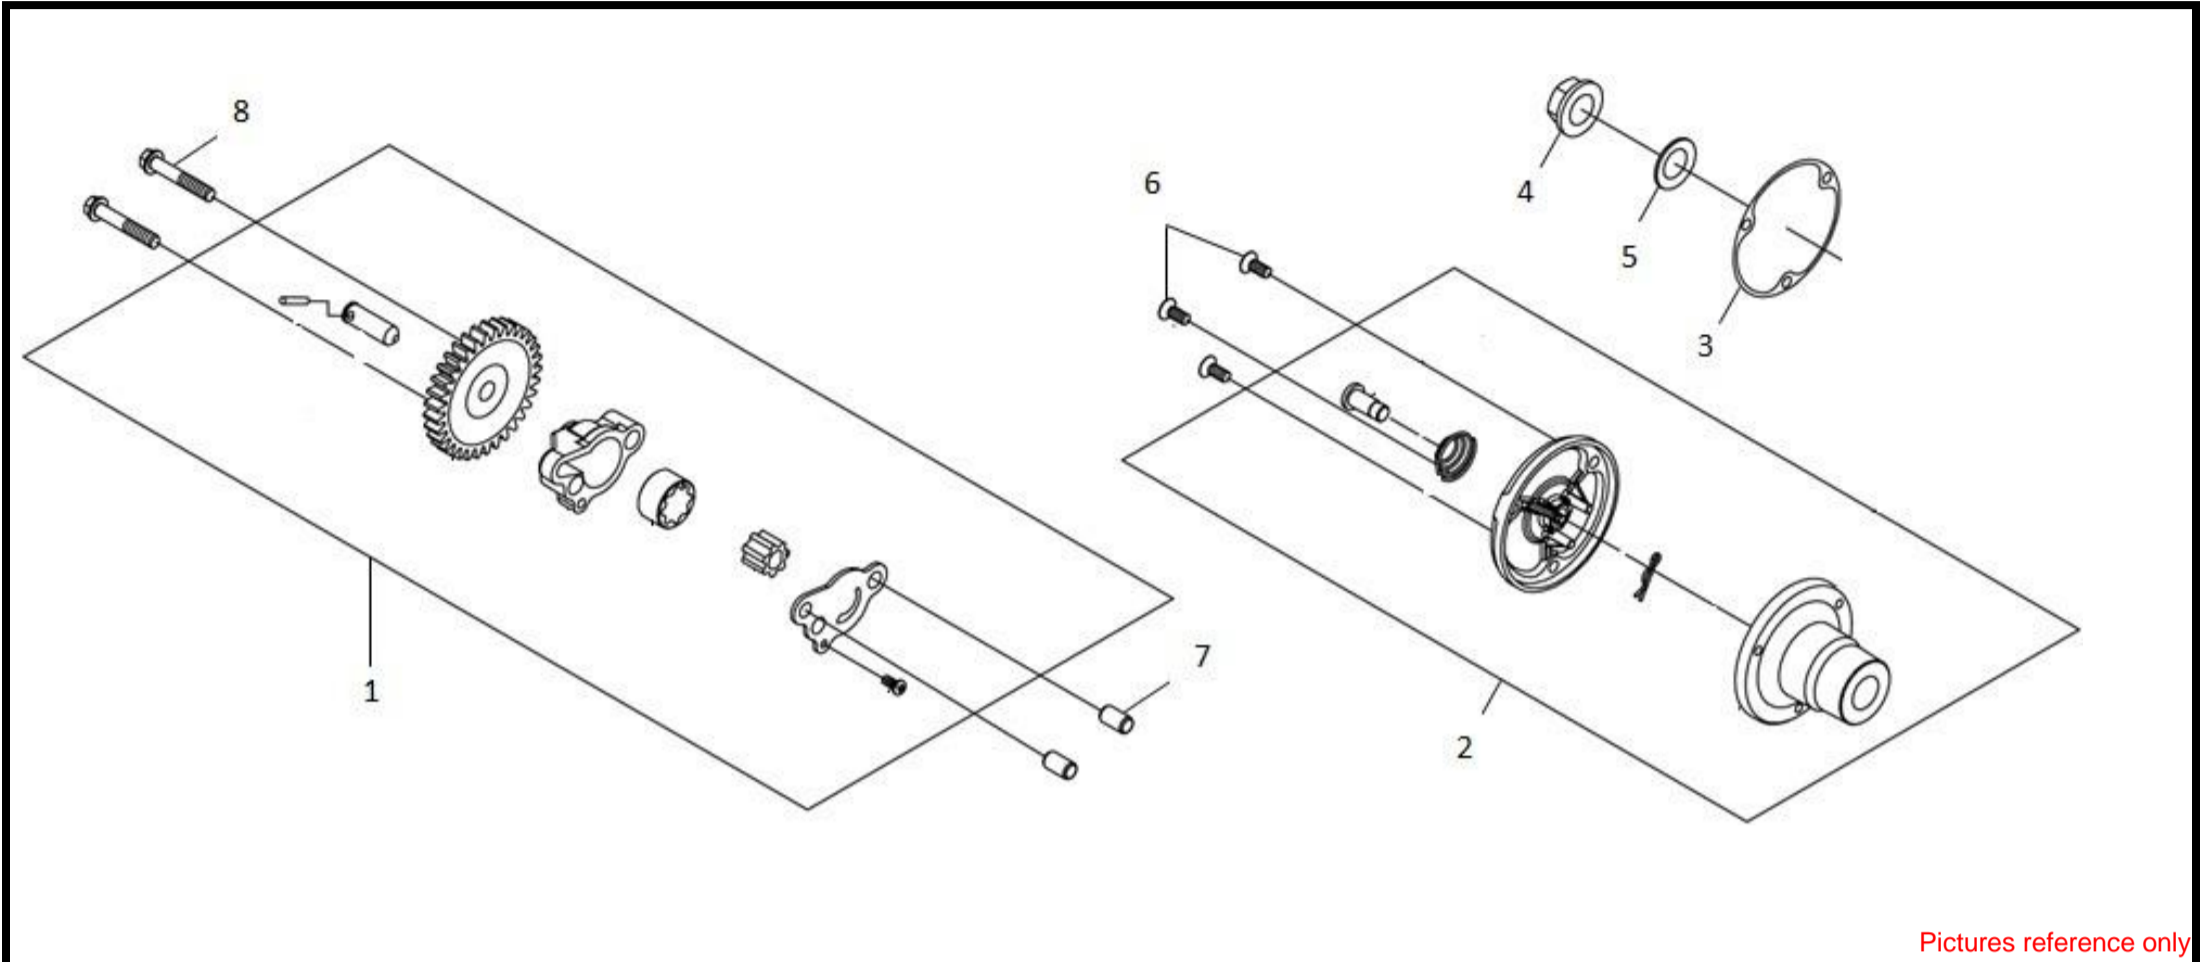

E10
OIL PUMP ASSY

VF3i LE - GA18DV-MY (VFD)

Pictures reference only

NO	Parts Number	Parts Name	QTY	REMARK
1	15100-VF3-000-VN	Oil Pump Ass'y	1	
2	1543A-VF3-000-VN	Oil Filter Assy.	1	
3	15459-M2Q-0000	Oil Filter Rotor Cap Gasket	1	
4	90201-KR8-751-M1	Flange Nut 14mm	1	
5	90432-A01-A000	Lock Washer (B) 14 mm	1	
6	93700-05012-0H	Oval Screw 5*12 mm	3	
7	94301-08140	Dowel Pin 8*14 mm	2	
8	95701-06035-00	Flange Bolt 6*35 mm	2	

●Please check the color & stripe information according to the color index !