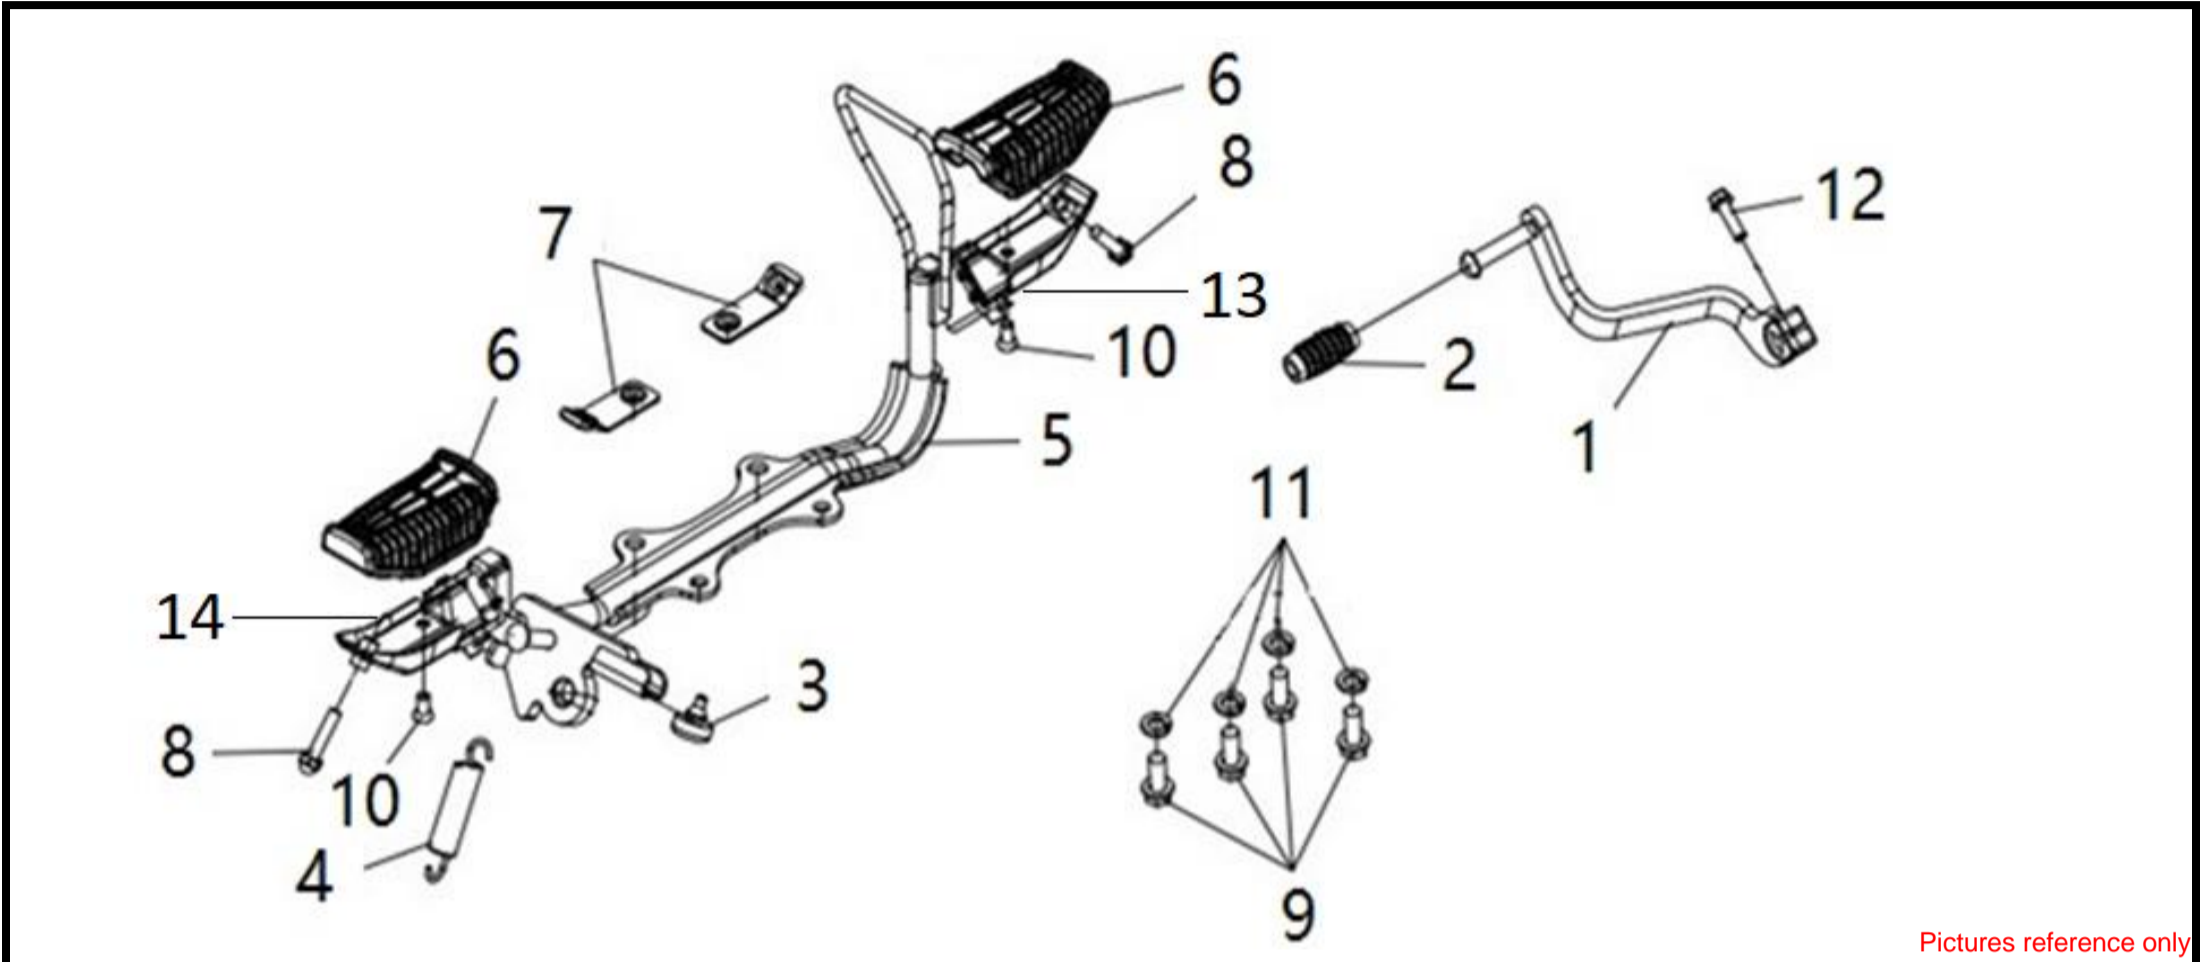

STEP BAR SET

Pictures reference only

NO	Parts Number	Parts Name	QTY	Remark
1	24700-VF3-900	Gear Change Pedal	1	black
2	24781-N01-0000	Change Pedal Rubber	1	
3	50505-VF3-000	Stand Stopper Rubber	1	
4	95014-72102	Side Stand Spg.	1	
5	5061A-VF3-000	Step Bar Assy	1	includes 50626-VF3-000 & 50627-VF3-000 (Item F20-13, 14)
6	50661-VBA-0000	Step Rubber	2	
7	50819-VBA-0000	Step Rubber Stopper Stay	2	
8	92501-06020-0G	Hex Cap Bolt 6*20	2	
9	93401-08020-08	Washer Blot 8*20	4	
10	93500-06010-0G	Pan Screw 6*10	2	
11	94111-08800	Spring Washer 8 Mm	4	
12	96001-06020	Sh. Flange Bolt 6*20 mm	1	
13	50626-VF3-000	R. Fr. Step Bar Ass'y	1	
14	50627-VF3-000	L. Fr. Step Bar Ass'y	1	

●Please check the color & stripe information according to the color index !