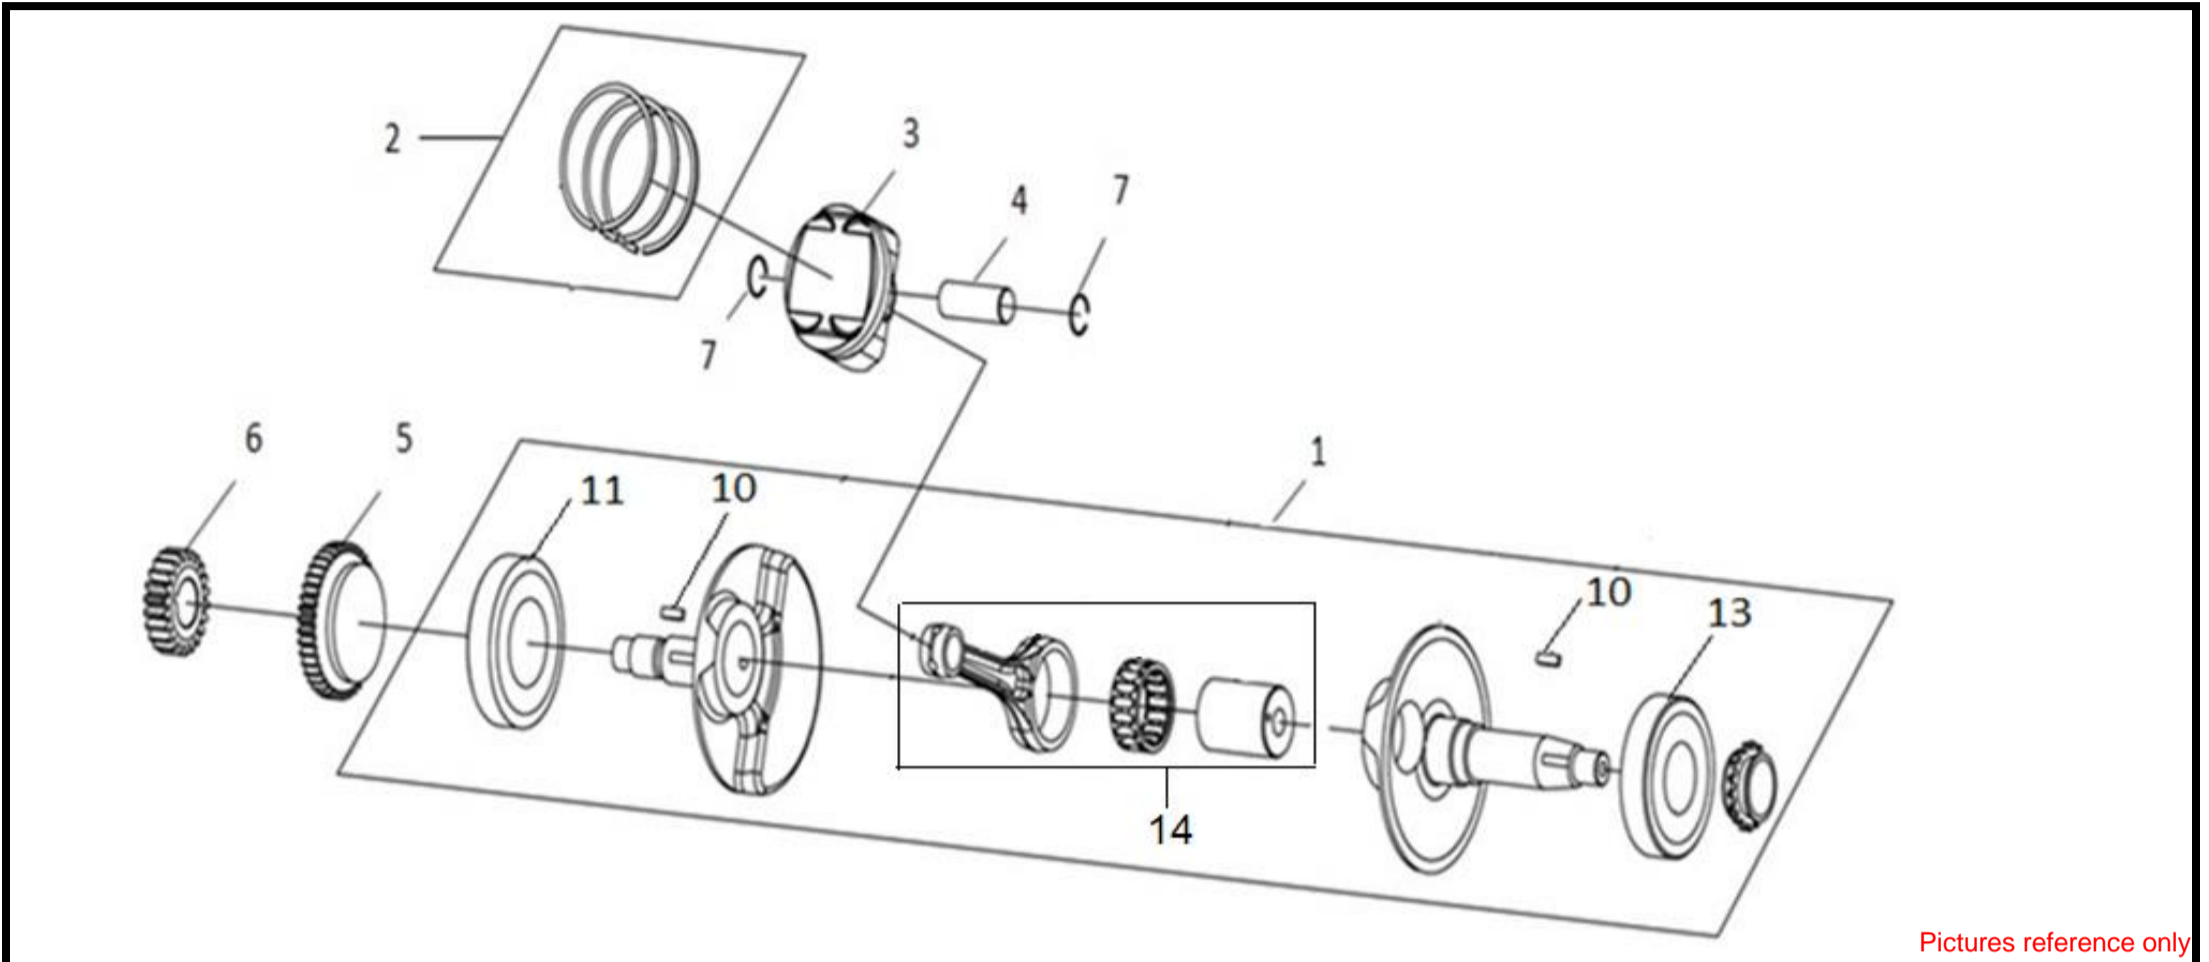

CRANK SHAFT - PISTON

Pictures reference only

NO	Parts Number	Parts Name	QTY	Remark
1	13000-VF5-000-VN	Crank Shaft Comp.	1	
2	13010-VF3-000	Piston Ring Set	1	
3	13101-VF3-000	Piston	1	
4	13111-M4Q-0000	Piston Pin	1	
5	13411-VF3-000-VN	Balance Drive Gear, (41T)	1	
6	23121-VF5-000-VN	Primary Drive Gear	1	
7	94601-15000	Piston Pin Clip 15 mm	2	
10	90702-BHA-000	Woodruff Key 25*14*4.6 mm	2	
11	91001-F6A-300	Radial Ball Brg. Csb207C3	1	
13	91002-H9A-000	Radial Ball Brg. Tmb3/28	1	
14	1320A-VF5-0000	Connecting Rod Ass'y.	1	

●Please check the color & stripe information according to the color index !