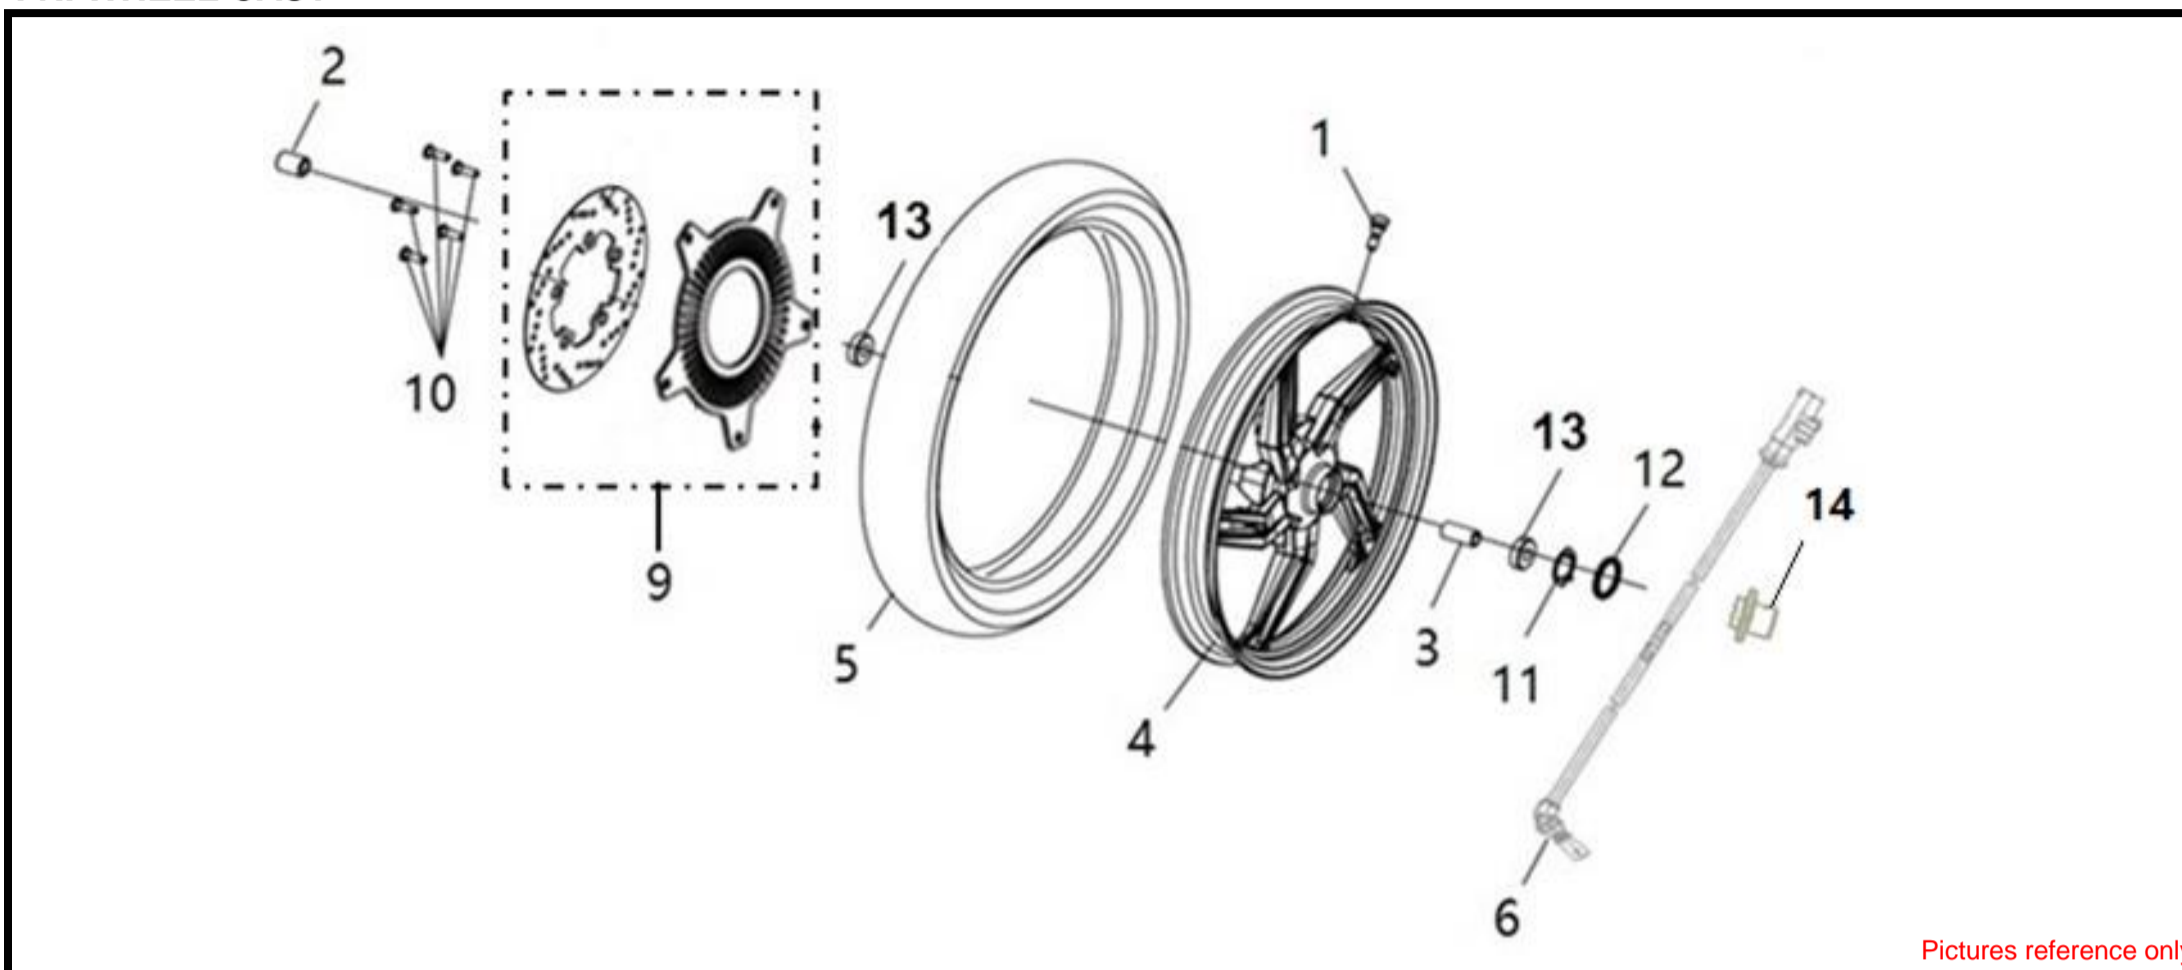

F07

VF3i LE - GA18DV-MY (VFD)

FR. WHEEL CAST

Pictures reference only

NO	Parts Number	Parts Name	QTY	Remark
1	42753-VVA-0000	Rim Valve	1	
2	44311-VF3-000	Fr Wheel Side Collar	1	
3	44620-VA1-0000	Fr. Axle Dist Collar	1	
4	44701-VF3-000-T1-VN	Fr. Wheel Cast -Gold	1	
5	44710-VF3-000	Fr . Tubeless Tire Ass'Y	1	
6	44870-L4C-000-CN1	ABS. Speed Sensor	1	
9	4512A-VF5-000-VN	Fr. Brake Disk Comp.	1	
10	90106-N02-0002	Fr. Disk Bolt	5	
11	91252-030-003	Oil Seal 23X37X7 mm	1	
12	91258-410-0061-L1	Dust Seal 40X50X5 mm	1	
13	96150-63010-10-VN	Radial Bearing Ball 6301UU	2	
14	44321-VF5-0001	FR. WHEEL SIDE COLLAR A	1	

●Please check the color & stripe information according to the color index !