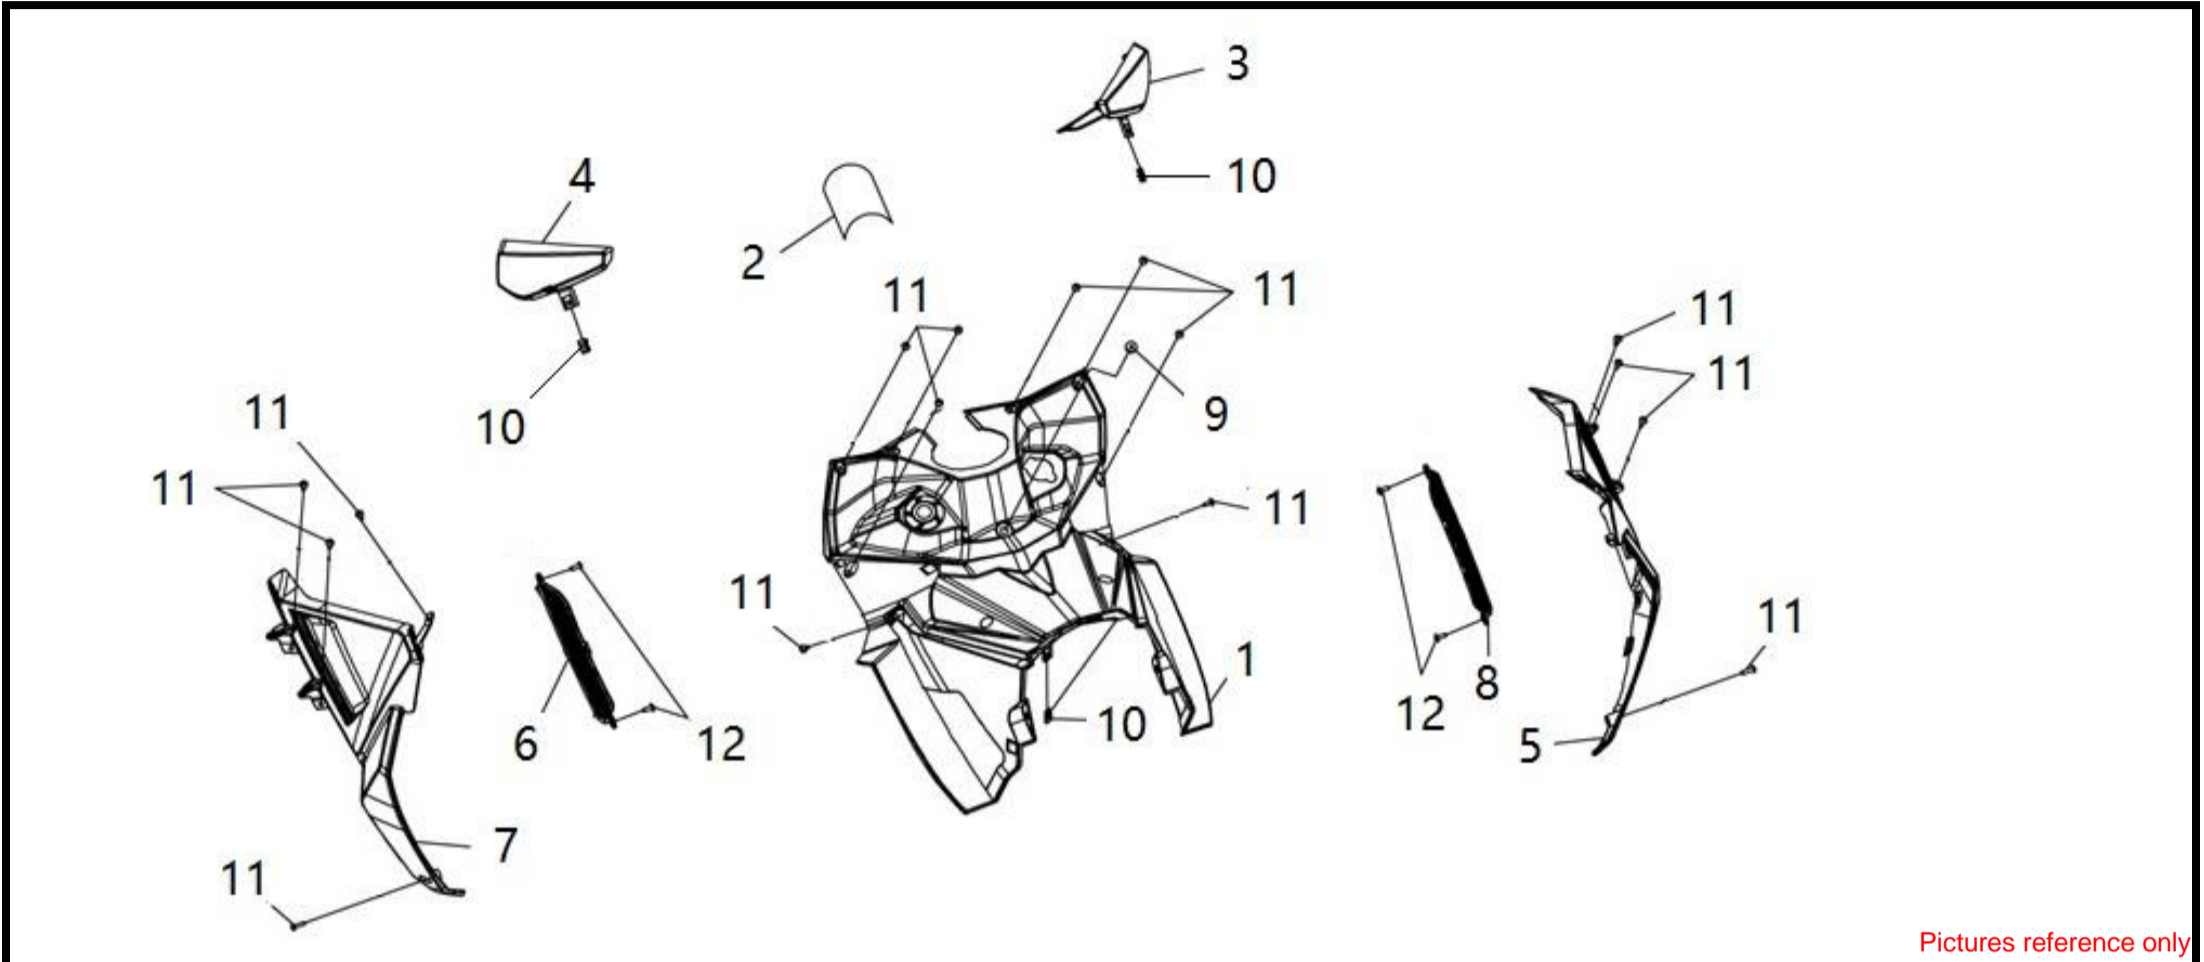

MAIN PIPE COVER ASSY

Pictures reference only

NO	Parts Number	Parts Name	QTY	Remark
1	64101-VF3-000	Main Pipe Cover	1	
2	64102-VF3-000	Main Pipe Joint Cap	1	
3	64303-VF3-000-KT	R. Main Pipe Inner Cover (BK-501U)	1	KT - Black (for KRU, KYO, KBD)
4	64304-VF3-000-KT	L. Main Pipe Inner Cover (BK-501U)	1	KT - Black (for KRU, KYO, KBD)
5	83510-VF3-000-TR	R. SIDE COVER (R-3089S)	1	TR - Red (for KRU)
5	83510-VF3-000-YO	R. SIDE COVER (Y-7067S)	1	YO - Yellow (for KYO)
5	83510-VF3-000-DH	R. SIDE COVER (VBM-2020S)	1	DH - Blue (for KBD)
6	83511-VF3-000-VN	R. Side Cover Grille	1	
7	83610-VF3-000-TR	L. SIDE COVER (R-3089S)	1	TR - Red (for KRU)
7	83610-VF3-000-YO	L. SIDE COVER (Y-7067S)	1	YO - Yellow (for KYO)
7	83610-VF3-000-DH	L. SIDE COVER (VBM-2020S)	1	DH - Blue (for KBD)
8	83611-VF3-000-VN	L. Side Cover Grille	1	
9	90110-G22-0001	Special Screw 6*14 mm	1	
10	90302-SA4-003B	Nut Spring 4Mm	4	
11	93903-44480	Tapping Screw 4*12 mm	16	
12	93903-34320	Tapping Screw 4*12 mm	4	

●Please check the color & stripe information according to the color index !