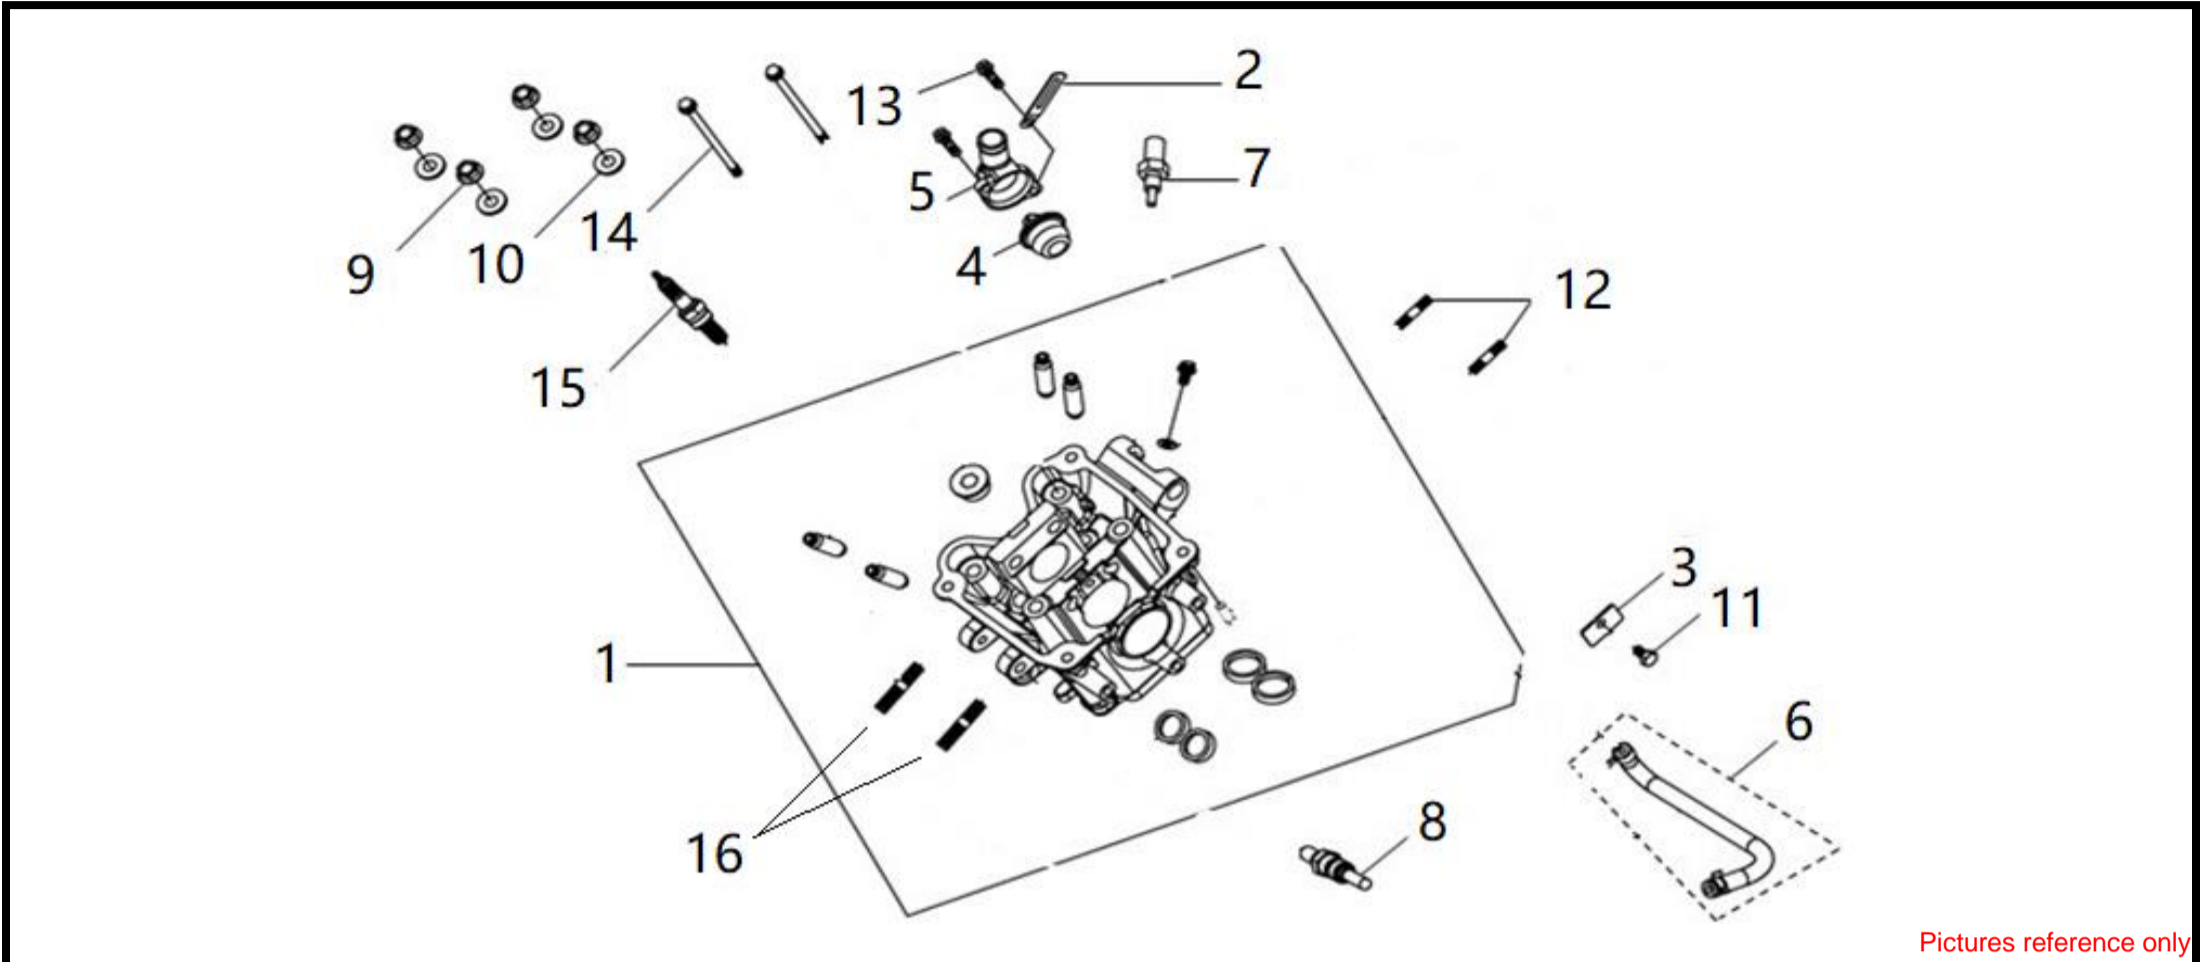

●Please check the color & stripe information according to the color index !

CYLINDER HEAD - SPARK PLUG

Pictures reference only

NO	Parts Number	Parts Name	QTY	Remark
1	12200-VFA-000	Cylinder Head Comp.	1	
2	12342-X01-0000	Clamp (50 mm)	1	
3	14457-VF3-000	Cam Shaft Setting Plate	1	
4	19300-HMA-000	Thermostat Ass'y	1	
5	19315-BAA-000-KG	Thermostat Cover	1	
6	1951A-VF3-000	Thermostat Hose Ass'y	1	
7	37880-HMC-000	TW Sensor	1	
8	37890-LHF-0000	O2 Sensor Comp.	1	
9	90201-HE1-000	Flange Nut 9 mm	4	
10	90442-HLK-000	Sealing Washer 9 mm	4	
11	92101-06010-0A	Hex Bolt 6X10 mm	1	
12	92900-06028-0B	Stud Bolt 6X28 mm	2	
13	96001-06016-00	Sh. Flange Bolt 6X16 mm	2	
14	96001-06095-00	Sh. Flange Bolt 6*95 mm	2	
15	299074470010	Spark Plug (CPR8EA-9)	1	nett price
16	90034-BAA-000	Special Stud Bolt 8x36 mm	2	