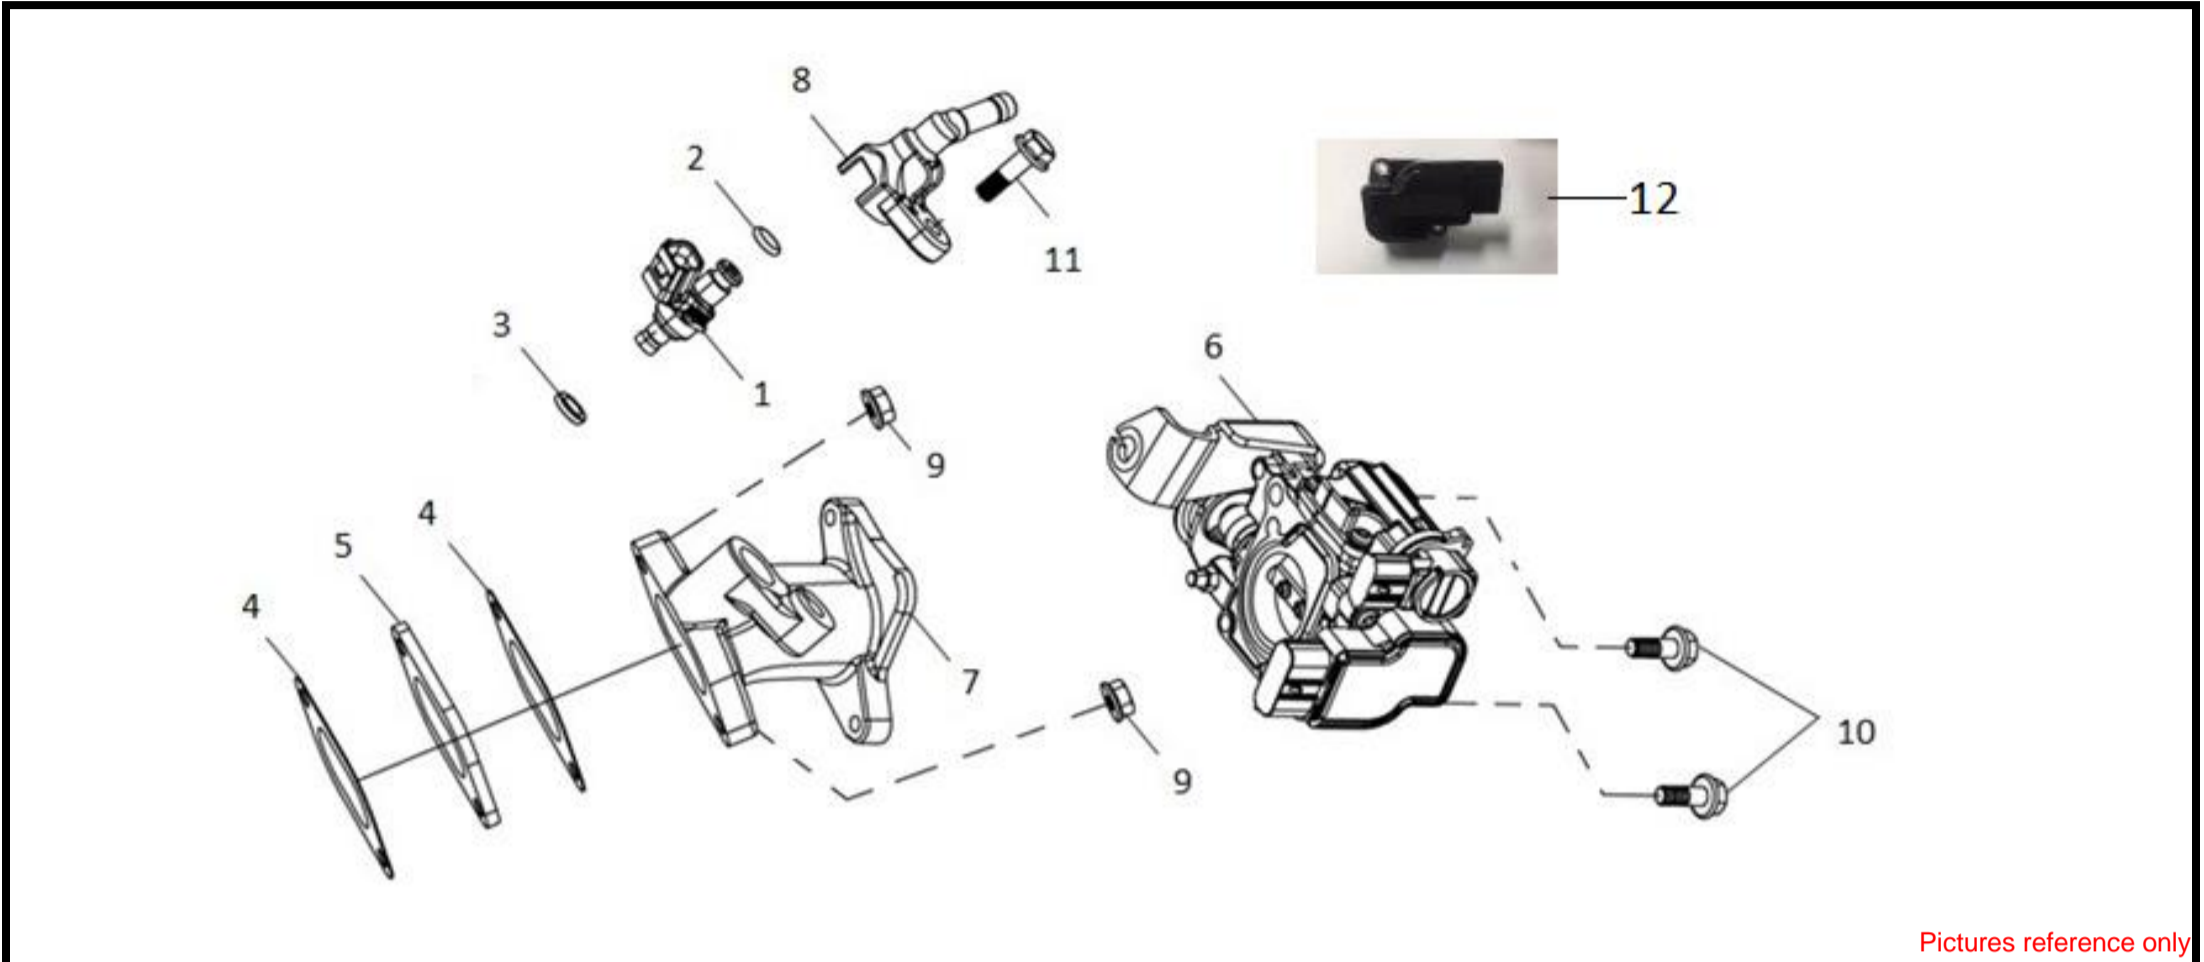

THROTTLE BODY ASSY

Pictures reference only

NO	Parts Number	Parts Name	QTY	Remark
1	06414-FZK-000-L1	Fuel Injector	1	
2	06415-AVA-000-L1	O-Ring	1	
3	06416-HNS-000	Seal-Ring	1	
4	16201-VF3-000	Insulator Gasket	2	
5	16211-VF3-000	Insulator	1	
6	16401-VFA-000-01	Throttle Body Ass'y	1	
7	17110-VF3-000	Inlet Pipe	1	
8	17120-VF3-000-VN	Fuel Injector Cap	1	
9	94050-06000	Flange Nut 6Mm	2	
10	96001-06016-00	Sh. Flange Bolt 6*16 mm	2	
11	96001-06025-07	Sh. Flange Bolt 6*20 mm	1	
12	1640A-VF3-0000	Throttle Position Sensor Service Part Set	1	

●Please check the color & stripe information according to the color index !