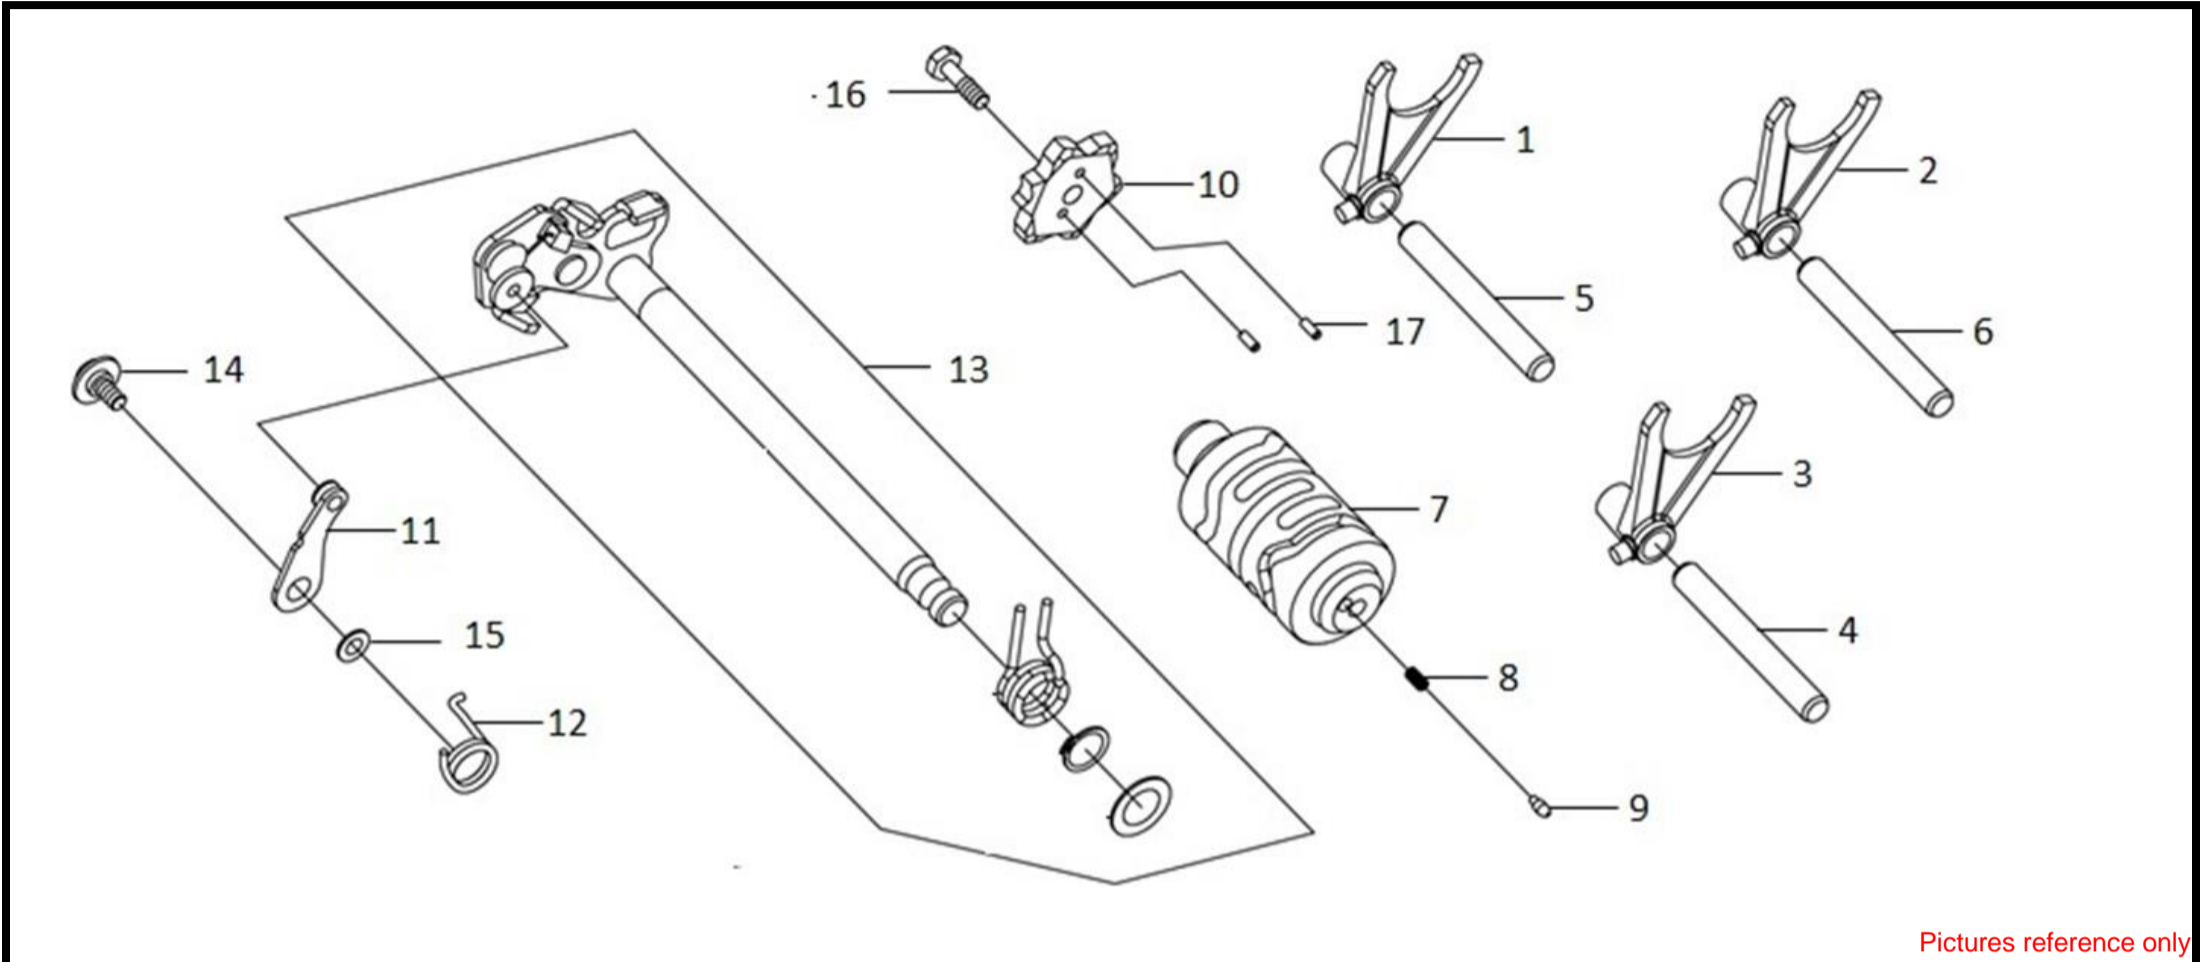

GEAR SHIFT DRUM

Pictures reference only

NO	Parts Number	Parts Name	QTY	Remark
1	24211-VF3-000-VN	R. Gear Shift Fork	1	
2	24212-VF3-000-VN	Center Gear Shift Fork	1	
3	24213-VF3-000-VN	L. Gear Shift Fork	1	
4	24241-VF5-000-VN	L. Gear Shift Fork Shaft	1	
5	24242-VF5-000-VN	R. Gear Shift Fork Shaft	1	
6	24243-VF5-000-VN	Center Gear Shift Fork Shaft	1	
7	24301-VF3-000-VN	Gear Shift Drum	1	
8	24319-VF3-000	Gear Indication Drill Spr.	1	
9	24323-VF3-000	Gear Indication Drill	1	
10	24410-VF3-000-VN	Shift Cam Plate Comp.	1	
11	24430-VF3-000-VN	Shift Drum Sopper Comp.	1	
12	24435-BAD-000	Shift Drum Stopper Spring	1	
13	2461A-VF3-000-VN	Gear Shift Spindle Ass'Y	1	
14	90023-VF3-000	Stopper Arm Pivot Bolt	1	
15	90479-X01-0000	Washer	1	
16	92101-06020-0H	Hex Bolt 6*20 mm	1	
17	96220-30085	Roller 3*8.5 mm	2	

●Please check the color & stripe information according to the color index !