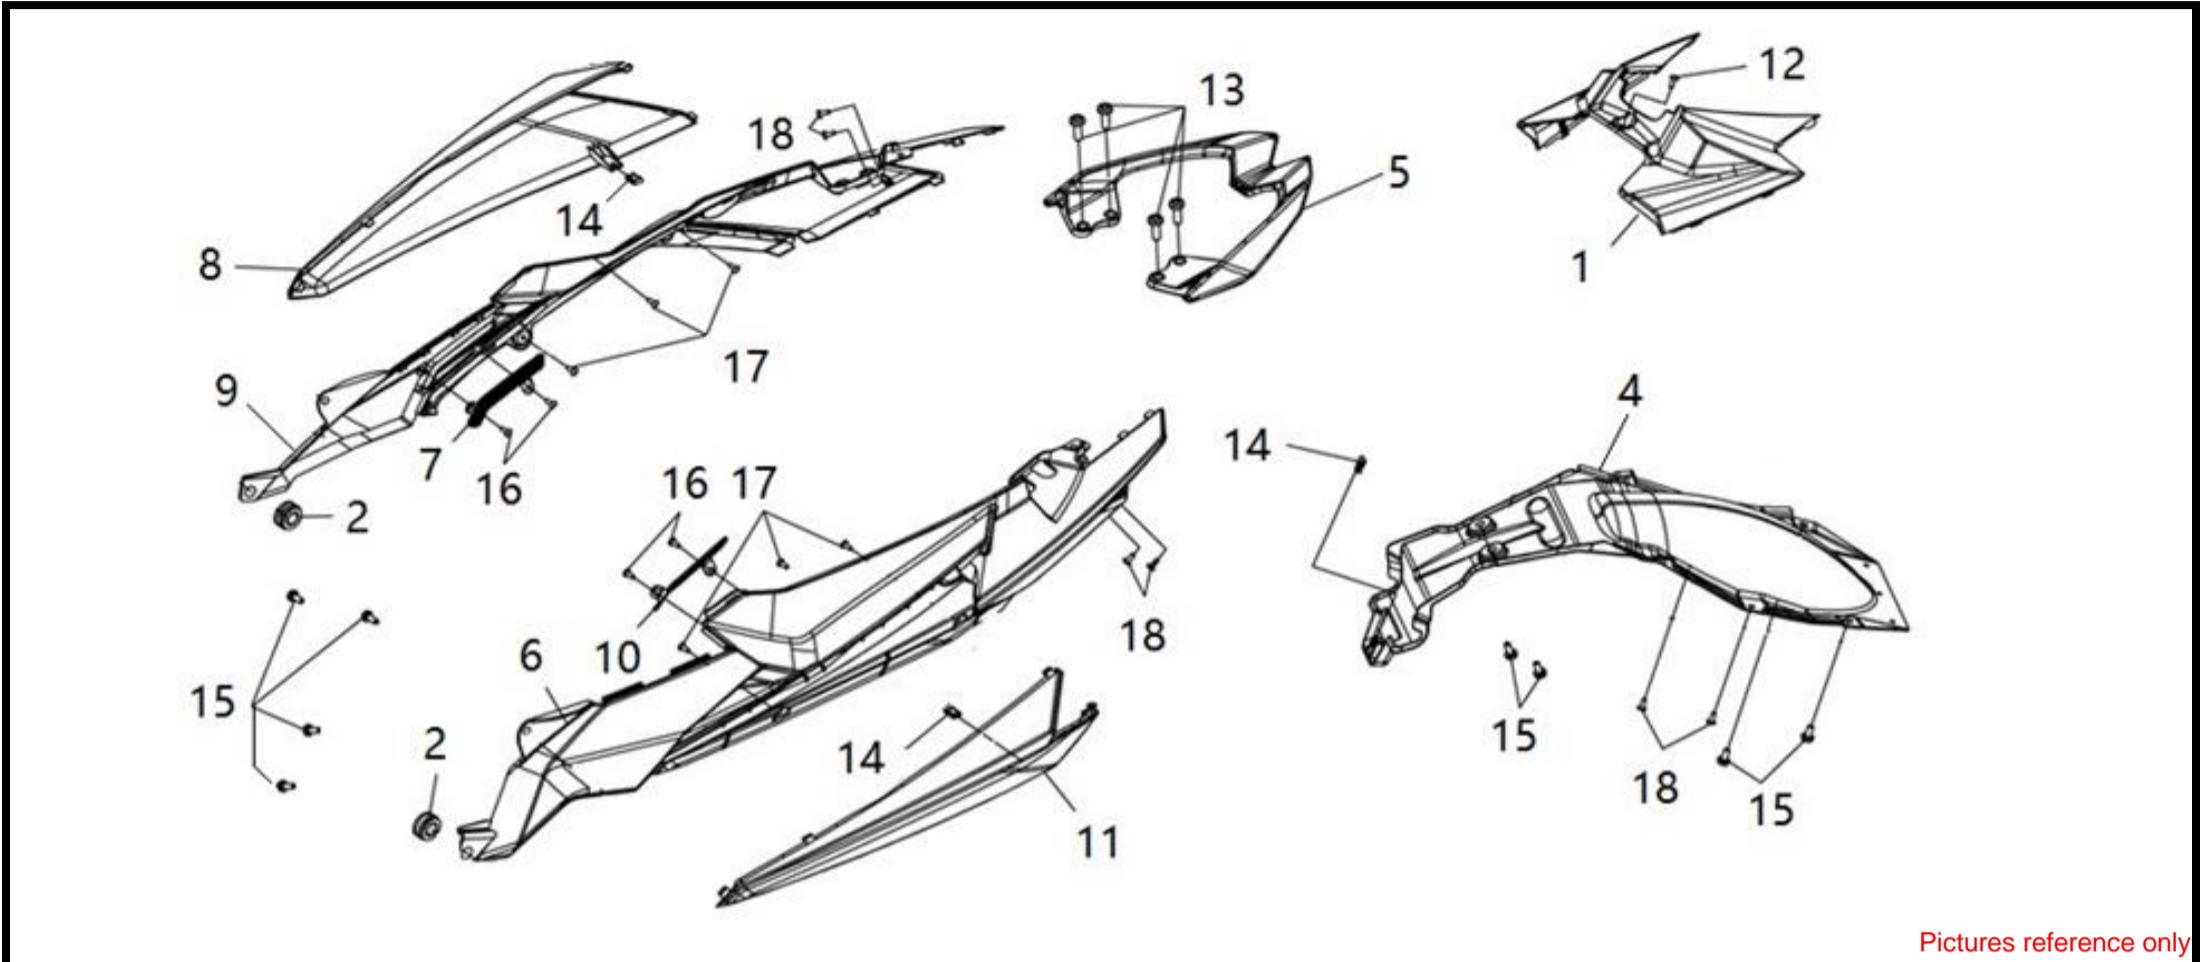

R. L. BODY COVER - RR. CARRIER

Pictures reference only

NO	Parts Number	Parts Name	QTY	Remark
1	64100-VF3-000	Center Cover	1	
2	64304-X01-000	Fr. Cover Rubber	1	
4	80106-VF3-000	Rr. Inner Fender	1	
5	81200-VF3-000-TR	Rr Carrier (R-3089S/S)	1	TR - Red (for KRU)
5	81200-VF3-000-YO	Rr Carrier (Y-7067S/S)	1	YO - Yellow (for KYO)
5	81200-VF3-000-DH	Rr Carrier (VBM-2020/S)	1	DH - Blue (for KBD)
6	83600-VF3-000-KT	L. Body Cover (BK-501U)	1	KT - Black (for KRU, KYO, KBD)
7	83501-VF3-000-VN	R. Body Cover Grille	1	
8	83550-VF3-000-KT	R. Body Lower Cover (BK-501U)	1	KT - Black (for KRU, KYO, KBD)
9	83500-VF3-000-KT	R. Body Cover (BK-501U)	1	KT - Black (for KRU, KYO, KBD)
10	83601-VF3-000-VN	L. Body Cover Grille	1	
11	83650-VF3-000-KT	L. Body Lower Cover (BK-501U)	1	KT - Black (for KRU, KYO, KBD)
12	90110-G22-0001	Special Screw 6*14 mm	1	
13	90186-VA6-0001	FLANGE BOLT 8*18	4	
14	90302-SA4-003B	Nut Spring 4 mm	3	
15	93404-06012-07	Washer Bolt 6X12 mm	8	
16	93903-34320	Tapping Screw 4*12 mm	4	
17	93903-35220	Tapping Screw 5*12 mm	6	
18	93903-44480	Tapping Screw 4*16 mm	6	
20	87148-VFD-0000	VF3i STRIPE	2	

●Please check the color & stripe information according to the color index !