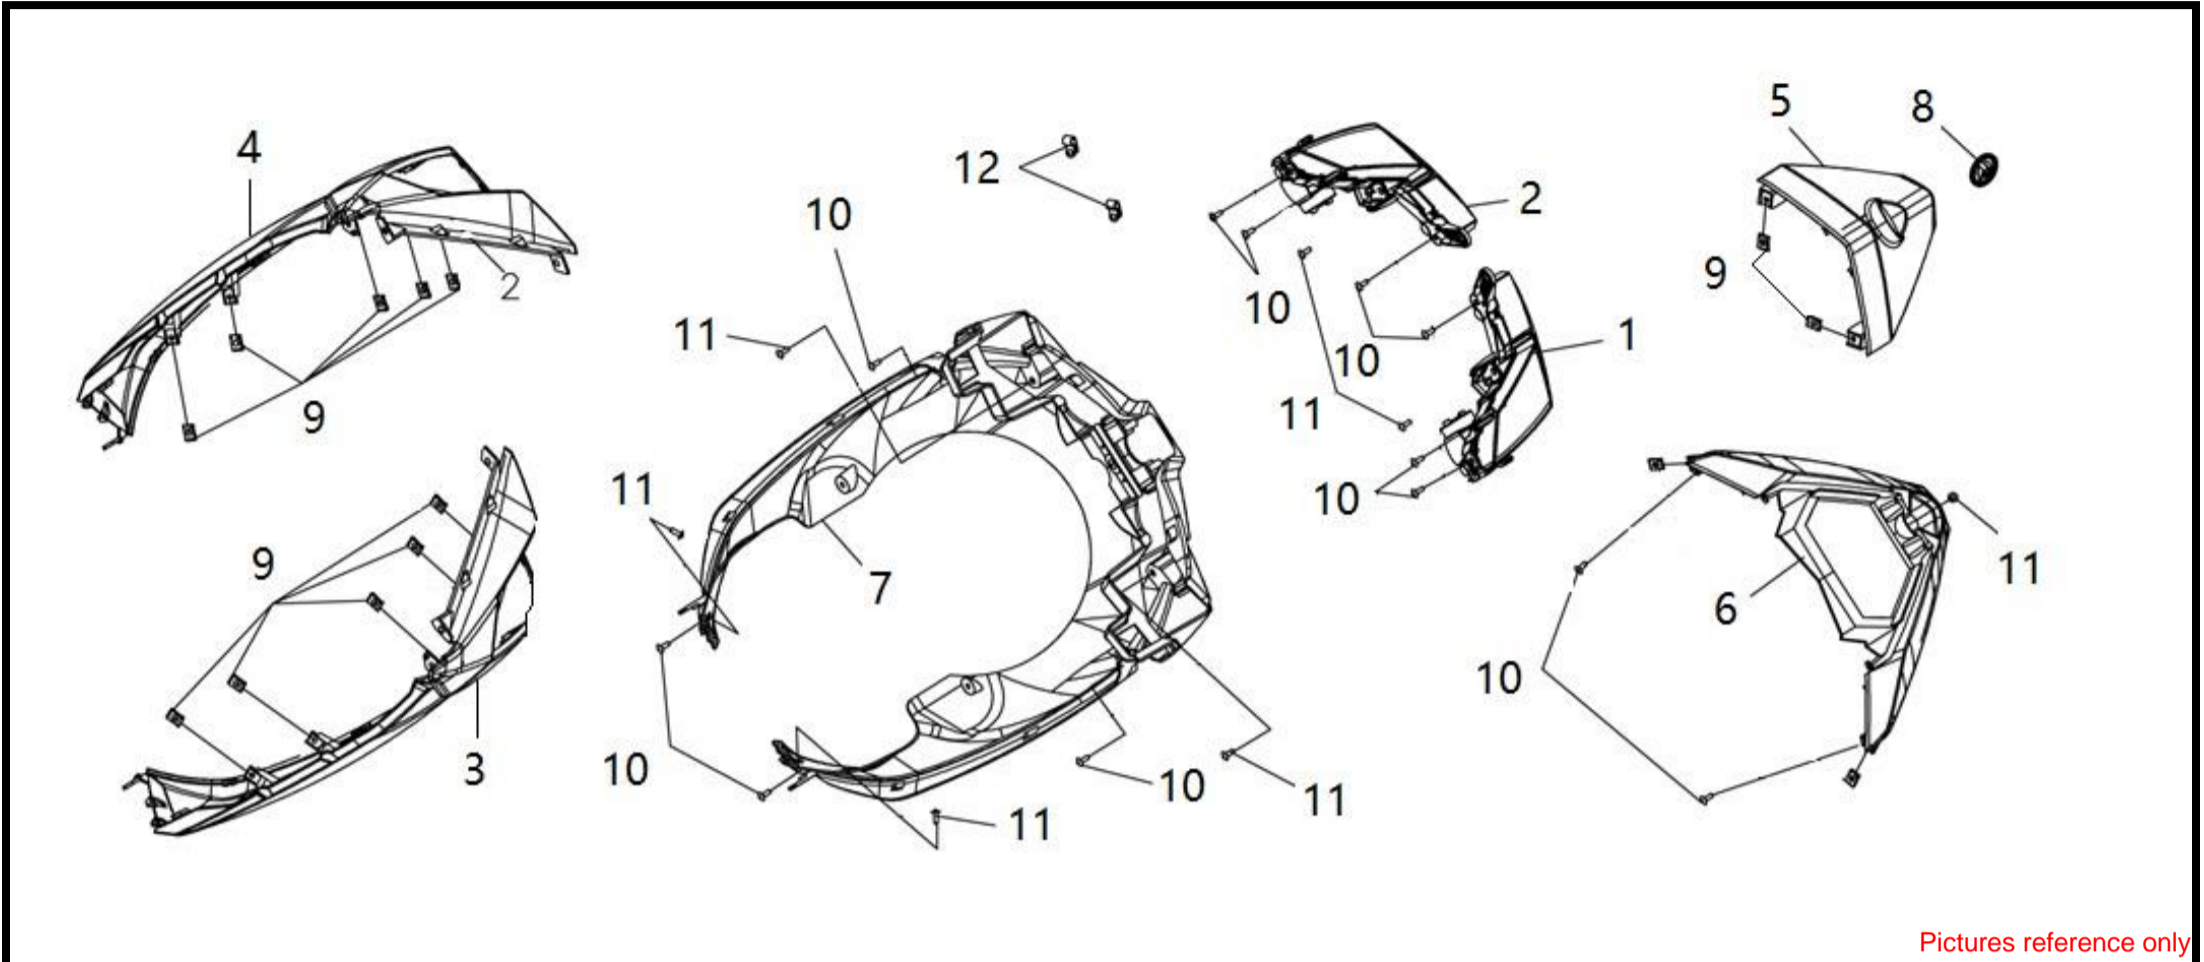

R. FR. COVER - L. FR. COVER

Pictures reference only

NO	Parts Number	Parts Name	QTY	Remark
1	33400-VF3-000-VN	Fr. R. Winker Ass'y	1	
2	33450-VF3-000-VN	Fr. L. Winker Ass'y	1	
3	64301-VF3-000-KT	R Fr Cover (BK-501U)	1	KT - Black (for KRU, KYO, KBD)
4	64302-VF3-000-KT	L Front Cover (BK-501U)	1	KT - Black (for KRU, KYO, KBD)
5	64310-VF3-000-KT	Fr. Top Cover (BK-501U)	1	KT - Black (for KRU, KYO, KBD)
6	64311-VF3-000-KT	Fr. Garnish (BK-501U)	1	KT - Black (for KRU, KYO, KBD)
7	64500-VF3-000	Fr. Under Spoiler	1	
8	87554-AZA-000	S Logo (40 Emblem)	1	
9	90302-SA4-003B	Nut Spring 4 mm	15	
10	93903-34320	Tapping Screw 4*12 mm	12	
11	93903-44480	Tapping Screw 4*16 mm	7	
12	94592-A5W-0000	Cable Clamp (1/4 ")	2	

●Please check the color & stripe information according to the color index !