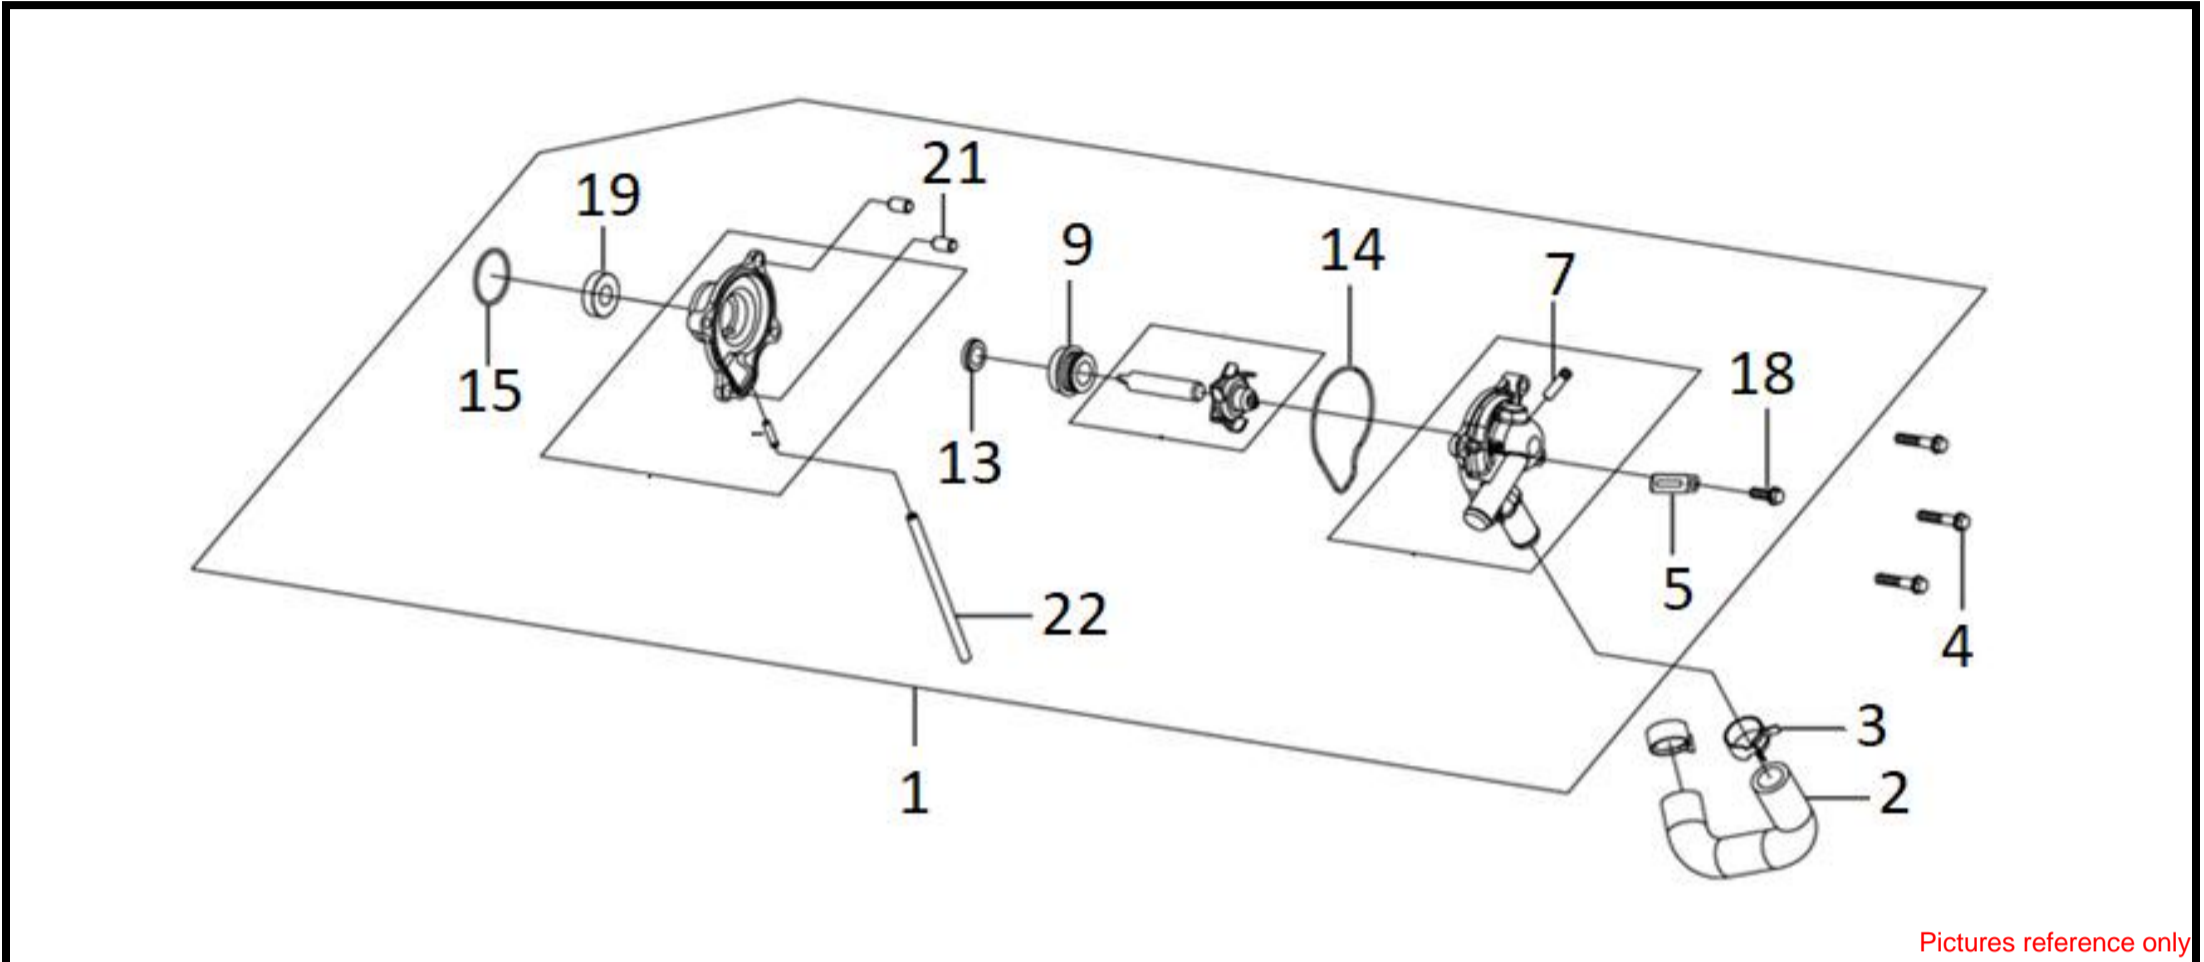

WATER PUMP ASSY

Pictures reference only

NO	Parts Number	Parts Name	QTY	Remark
1	1922A-VF3-000	Water Pump Ass'y	1	
2	19502-VF3-000	Water Hose (17*25) mm	1	
3	19505-VF3-000	Tube Clamp D23	2	
4	96001-06030-00	Sh. Flange Bolt 6*30 mm	3	
5	12342-X01-000	Clamp (50mm)	1	
7	17102-M9Q-300-L1	Fuel Joint	1	
9	19217-H9A-300	Mechanical Seal	1	
13	91205-KF0-003	Oil Seal 12*20*5 mm	1	
14	91302-VF3-000	Water Pump Cover O-Ring	1	
15	91308-HMA-000	O-Ring 34*2.0mm	1	
18	96001-06016-00	Sh. Flange Bolt 6*16 mm	1	
19	96140-60010-00	Radial Ball Brg. 6001 (CJB)	1	
21	94301-08140	Dowel Pin 8X14 mm	2	
22	95005-35250-50	Tube(3.5*250) mm	1	

●Please check the color & stripe information according to the color index !