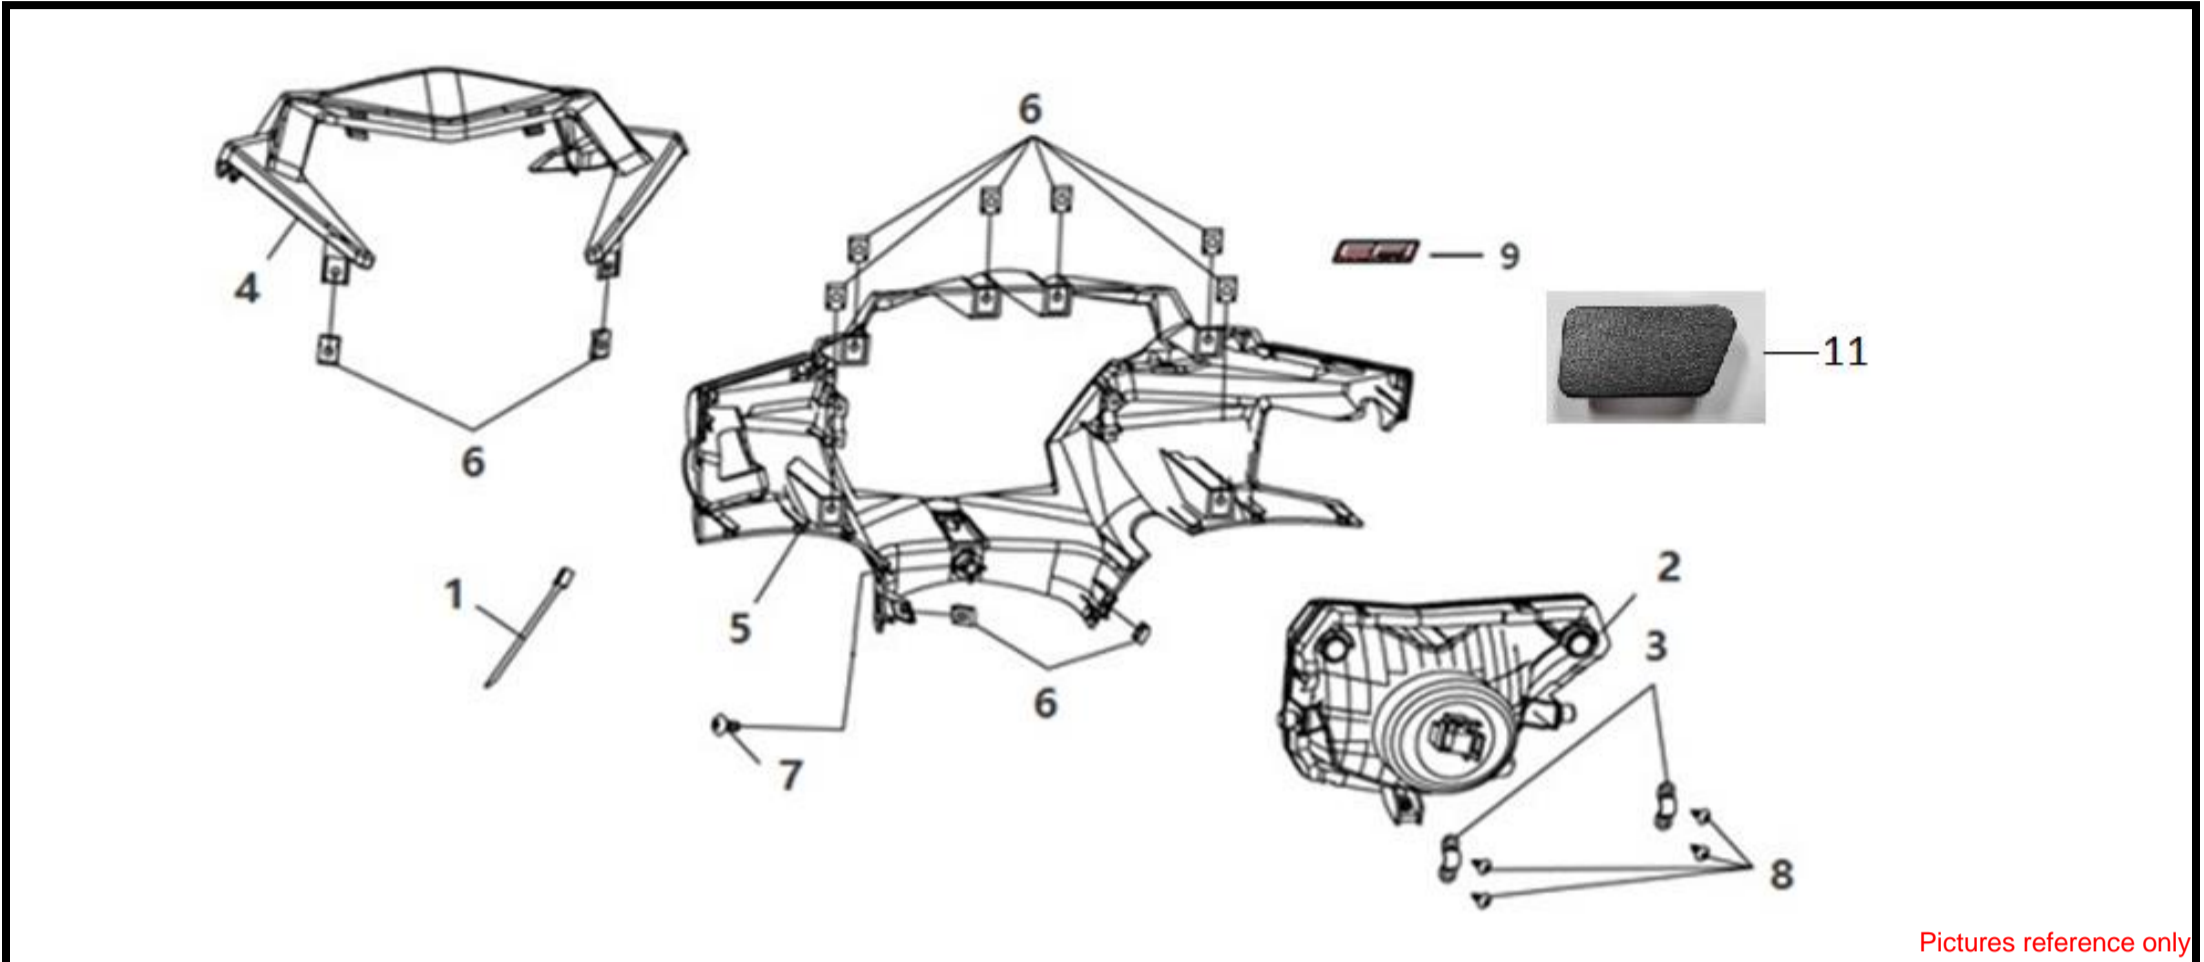

F01

VF3i LE - GA18DV-MY (VFD)

FR. HANDLE COVER - HAED LIGHT ASSY

NO	Parts Number	Parts Name	QTY	Remark
1	32161-T15-000	Wire Band 250 mm	1	
2	33100-VF3-000-VN	Head Light Ass'y	1	
2.1	34901-X06-0000	Head Light Bulb (Hs1 12V 35W/35W)	1	
3	33107-A7A-000	Head Light Plate	2	
4	53204-VF3-000-TR	METER COVER (R-3089S)	1	TR - Red (for KRU)
4	53204-VF3-000-YO	METER COVER (Y-7067S)	1	YO - Yellow (for KYO)
4	53204-VF3-000-DH	METER COVER (VBM-2020S)	1	DH - Blue (for KBD)
5	53205-VF3-000-KT	Fr. Handle Cover (BK-501U)	1	KT - Black (for KRU, KYO, KBD)
6	90302-SA4-003B	Nut Spring 4 mm	10	
7	93891-05014-07	Washer Screw 5X14 mm	1	
8	93903-34320	Tapping Screw 4*12 mm	4	
9	87148-VWA-0003	EFI Emblem	1	
11	53207-A3M-0001	Lighting Sw. Cap	1	

●Please check the color & stripe information according to the color index !