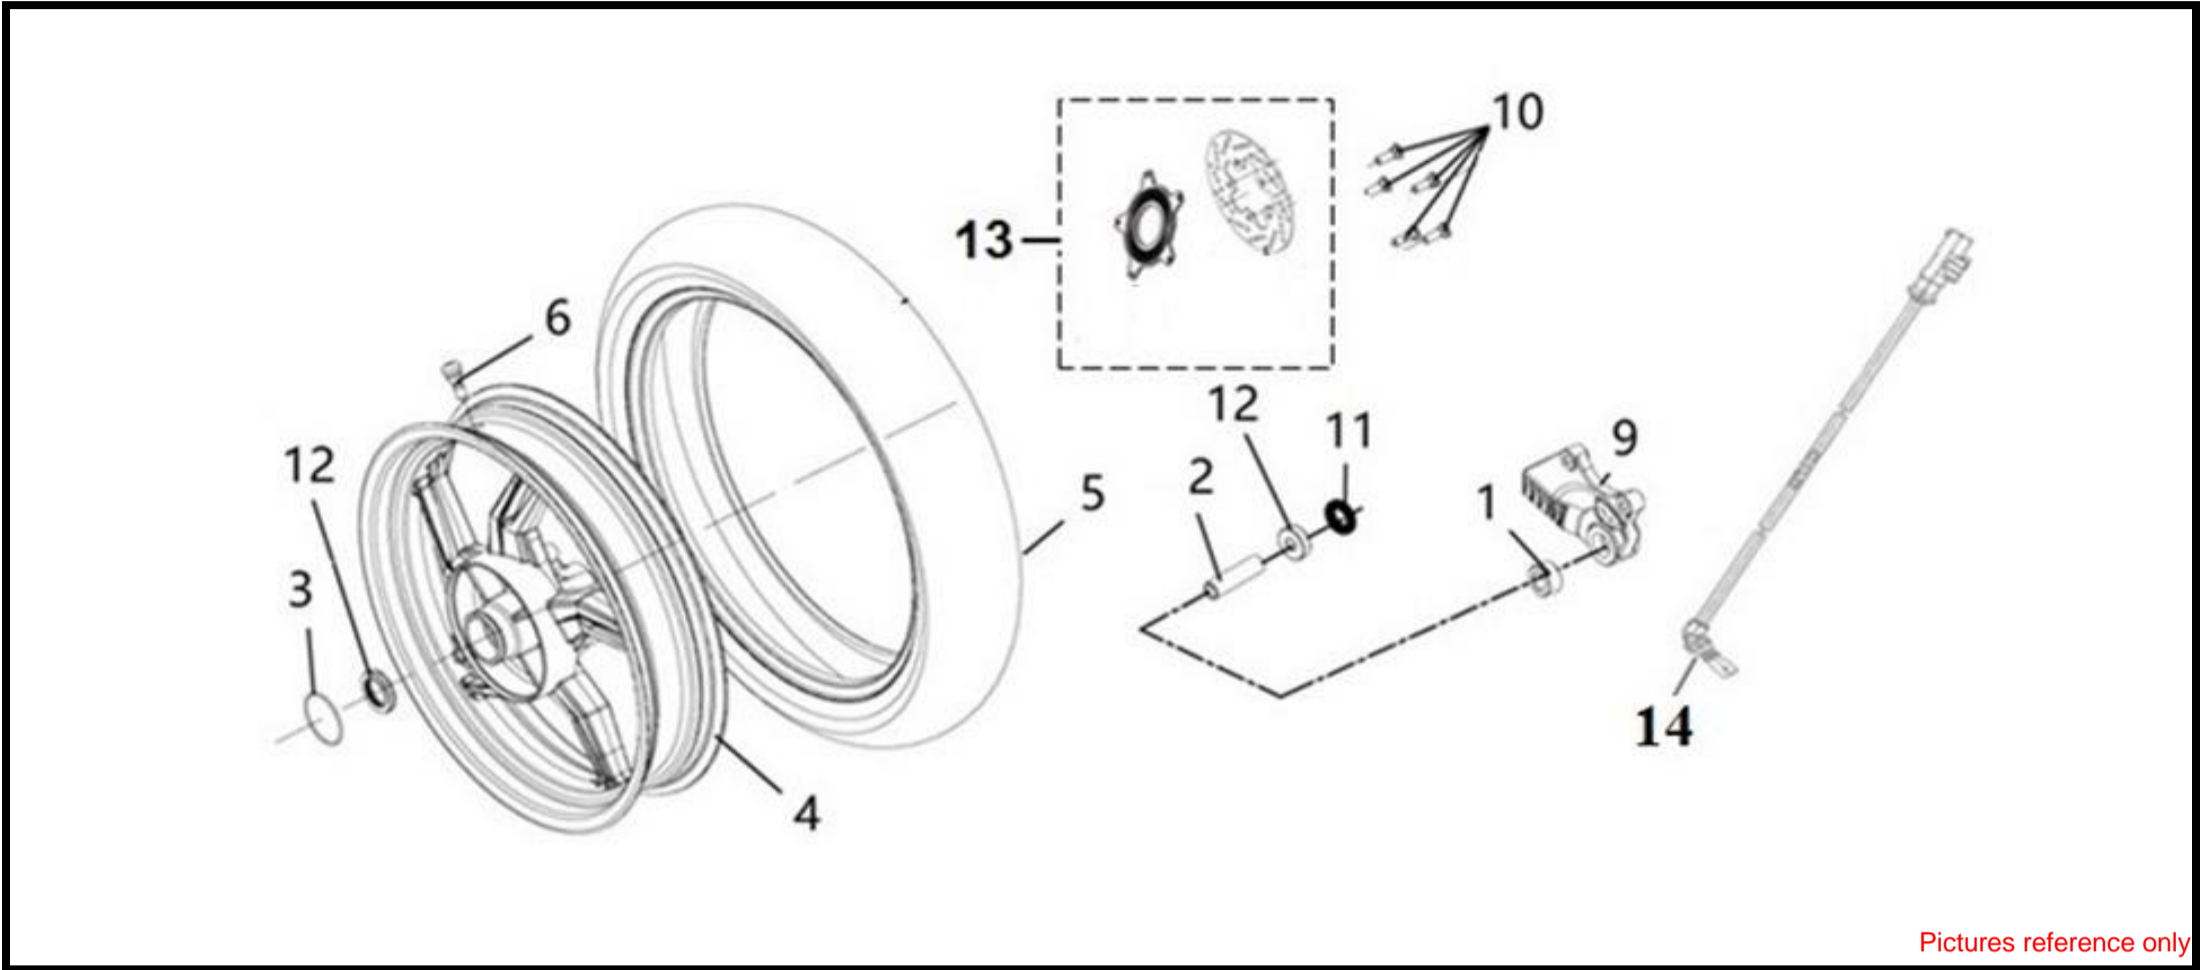

RR. TIRE TUBELESS

Pictures reference only

NO	Parts Number	Parts Name	QTY	Remark
1	42313-B7A-000	Rr. Rh Wheel Side Collar	1	
2	42620-B7A-000	Distance Collar	1	
3	42653-B8G-000	O-Ring 52.7X2.5 mm	1	
4	42701-VF3-000-T1-VN	Rr. Wheel Cast -Gold	1	
5	42710-VE5-0000	Rr. Tubeless Tire Ass'y (120 / 70 - 17)	1	
6	42753-VVA-0000	Rim Valve	1	
9	52105-VF3-000	Rr. Brake Brkt.	1	
10	90106-N02-0002	Fr. Disk Bolt	5	
11	91252-B8G-000	Oil Seal 30X47X7 mm	2	
12	96150-63030-10	Ball Bearing 6303 (UU)	2	
13	4312A-VF5-000-VN	Rr. Brake Disk Comp.	1	
14	44870-L4C-000-CN1	ABS. Speed Sensor	1	

●Please check the color & stripe information according to the color index !