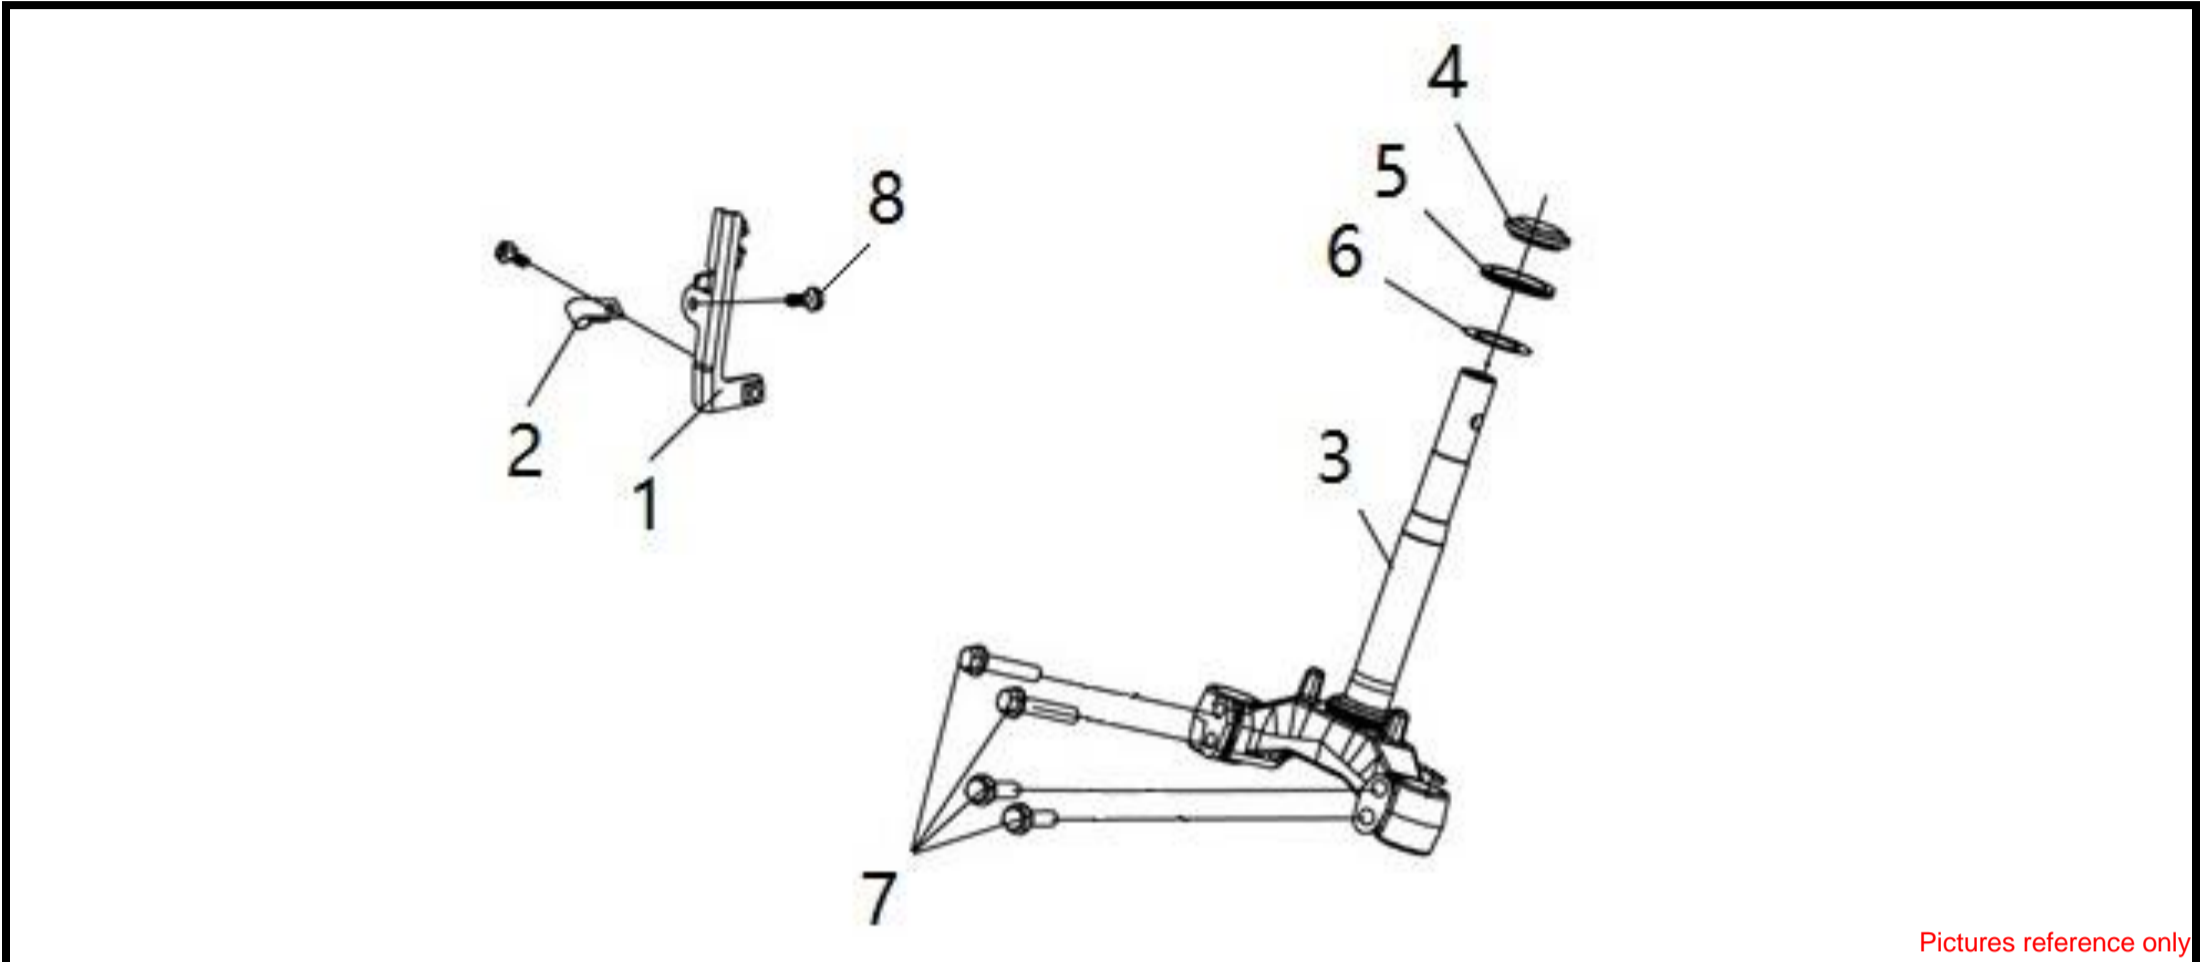

F05

VF3i LE - GA18DV-MY (VFD)

STRG. STEM COMP.

Pictures reference only

NO	Parts Number	Parts Name	QTY	Remark
1	45156-VF5-000	Brake Hose Clamp	1	
2	45157-VA1-0001	Brake Hose Clamper B	2	
3	5320B-VF3-000	Strg. Stem Comp.	1	
4	53212-M9Q-000-CN2	Cone Race (Strg. Bottom)	1	
5	53214-M9Q-0000	Strg. Dust Seal	1	
6	53215-M9Q-0000	Strg. Dust Seal Washer	1	
7	95801-10050-07	Flange Bolt 10X50 mm	4	
8	96001-06010-07	Sh. Flange Bolt 6*10 mm	2	

●Please check the color & stripe information according to the color index !