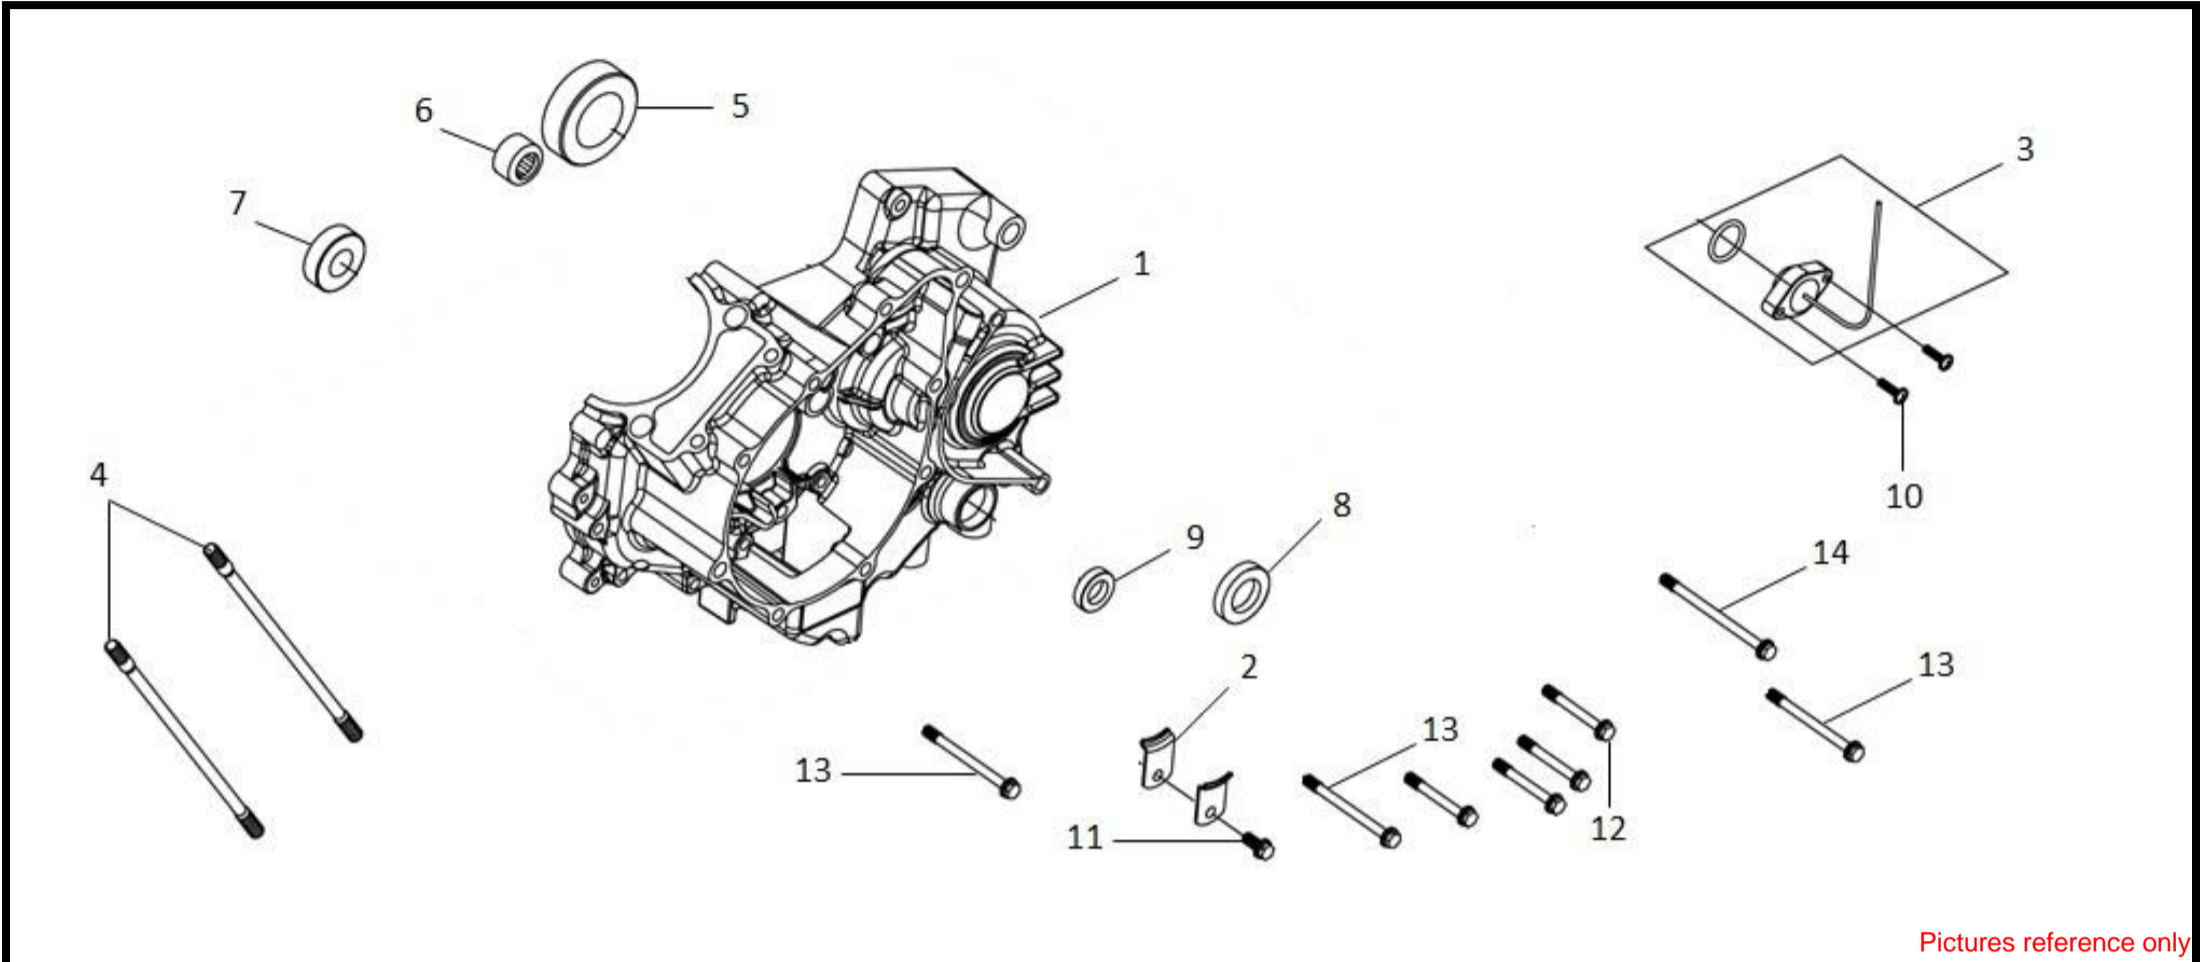

L. CRANK CASE COMP

Pictures reference only

NO	Parts Number	Parts Name	QTY	Remark
1	11200-VF3-000-FG	L. Crank Case Comp.	1	
2	14151-VF3-000	Cam Chain Setting Plate	2	
3	35759-VF3-000-VN	Change Switch Ass'y	1	
4	90031-HE1-000-L1	Cylinder Stud Bolt A	2	
5	91001-H6B-300	Radial Ball Brg. 63/22	1	
6	91002-BAA-000	Needle Brg. NK16*24*16 mm	1	
7	96100-62020-00	Radial Ball Brg. CSB202	1	
8	91201-B06-000	Oil Seal 20X34X7 mm	1	
9	91201-M36-000-L1	Oil Seal 14*24*6 mm	1	
10	93891-04016-08	Washer Screw 4X16 mm	2	
11	96001-06012-00	Sh. Flange Bolt 6*12 mm	1	
12	96001-06045-08	Sh. Flange Bolt 6*45 mm	9	
13	96001-06065-00	Sh Flange Bolt 6*65 mm	3	
14	96001-06080-00	Sh. Flange Bolt 6*80 mm	1	

●Please check the color & stripe information according to the color index !